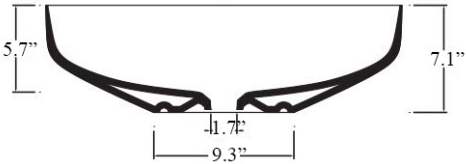

### Finishes:

-  Glossy White
-  Matte White
-  Glossy Black
-  Matte Black

\* WS Bath Collections reserves the right to revise dimensions or information on this sheet without notice

<b>Collection  </b> Top	<b>Model  </b> Top 60.45 - TOL02	Dimensions Metric <i>1 inch = 2.54 cm</i> <i>1 inch = 25.4 mm</i>	 1051 Lea Drive - Collegeville, PA 19426 Tel. 215 513 9400 - Fax 610 831 0215 <a href="http://www.ws bathcollections.com">www.ws bathcollections.com</a> - <a href="mailto:info@ws bathcollections.com">info@ws bathcollections.com</a>
----------------------------	-------------------------------------	---	---

Top 60.45 - TOL02

Weight: 20.1 lbs.

\* WS Bath Collections reserves the right to revise dimensions or information on this sheet without notice

<p><b>Collection</b>   Top</p>	<p><b>Model</b>   Top 60.45 - TOL02</p>	<p>Dimensions Metric 1 inch = 2.54 cm 1 inch = 25.4 mm</p>	 <p>1051 Lea Drive - Collegeville, PA 19426 Tel. 215 513 9400 - Fax 610 831 0215 <a href="http://www.ws bathcollections.com">www.ws bathcollections.com</a> - <a href="mailto:info@ws bathcollections.com">info@ws bathcollections.com</a></p>
------------------------------------	---	--	---