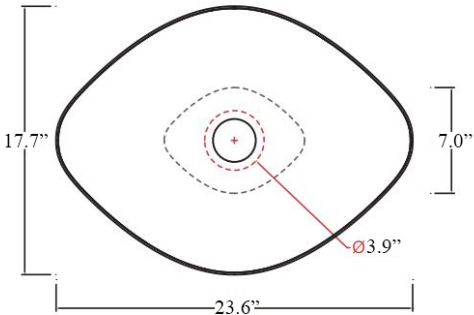

### Finishes:

-  Glossy White
-  Matte White
-  Glossy Black
-  Matte Black

\* WS Bath Collections reserves the right to revise dimensions or information on this sheet without notice

<b>Collection  </b> Top	<b>Model  </b> Top 60.45 - TOL02	Dimensions Metric <i>1 inch = 2.54 cm</i> <i>1 inch = 25.4 mm</i>	 1051 Lea Drive - Collegeville, PA 19426 Tel. 215 513 9400 - Fax 610 831 0215 <a href="http://www.ws bathcollections.com">www.ws bathcollections.com</a> - <a href="mailto:info@ws bathcollections.com">info@ws bathcollections.com</a>
----------------------------	-------------------------------------	---	---

Top 60.45 - TOL02

Weight: 20.1 lbs.

\* WS Bath Collections reserves the right to revise dimensions or information on this sheet without notice

<p><b>Collection</b>   Top</p>	<p><b>Model</b>   Top 60.45 - TOL02</p>	<p>Dimensions Metric 1 inch = 2.54 cm 1 inch = 25.4 mm</p>	 <p>1051 Lea Drive - Collegeville, PA 19426 Tel. 215 513 9400 - Fax 610 831 0215 <a href="http://www.ws bathcollections.com">www.ws bathcollections.com</a> - <a href="mailto:info@ws bathcollections.com">info@ws bathcollections.com</a></p>
------------------------------------	---	--	---