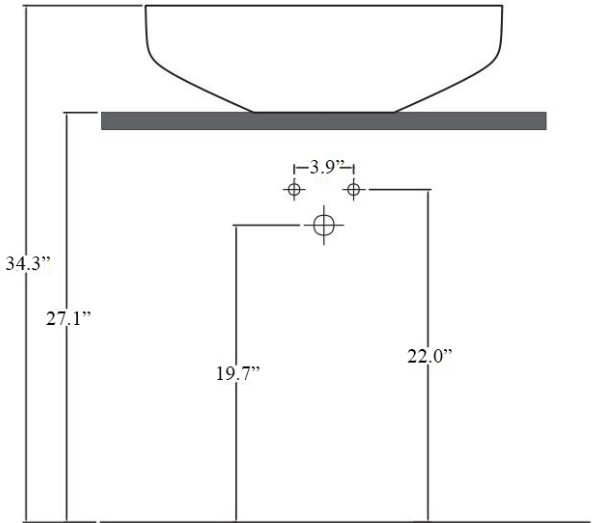

### Finishes:

-  Glossy White
-  Matte White
-  Glossy Black
-  Matte Black

\* WS Bath Collections reserves the right to revise dimensions or information on this sheet without notice

<b>Collection  </b> Top	<b>Model  </b> Top 60.45 - TOL02	Dimensions Metric <i>1 inch = 2.54 cm</i> <i>1 inch = 25.4 mm</i>	 1051 Lea Drive - Collegeville, PA 19426 Tel. 215 513 9400 - Fax 610 831 0215 <a href="http://www.ws bathcollections.com">www.ws bathcollections.com</a> - <a href="mailto:info@ws bathcollections.com">info@ws bathcollections.com</a>
----------------------------	-------------------------------------	---	---

Top 60.45 - TOL02

Weight: 20.1 lbs.

\* WS Bath Collections reserves the right to revise dimensions or information on this sheet without notice

<p><b>Collection</b>   Top</p>	<p><b>Model</b>   Top 60.45 - TOL02</p>	<p>Dimensions Metric 1 inch = 2.54 cm 1 inch = 25.4 mm</p>	 <p>1051 Lea Drive - Collegeville, PA 19426 Tel. 215 513 9400 - Fax 610 831 0215 <a href="http://www.ws bathcollections.com">www.ws bathcollections.com</a> - <a href="mailto:info@ws bathcollections.com">info@ws bathcollections.com</a></p>
------------------------------------	---	--	---

### Vessel/ countertop installation

Bolts

Silicone (optional)

Collection  
Top

Model |  
Top 60.45 - TOL02

Dimensions Metric  
*1 inch = 2.54 cm*  
*1 inch = 25.4 mm*

**WS**<sup>®</sup>  
BATH  
COLLECTIONS