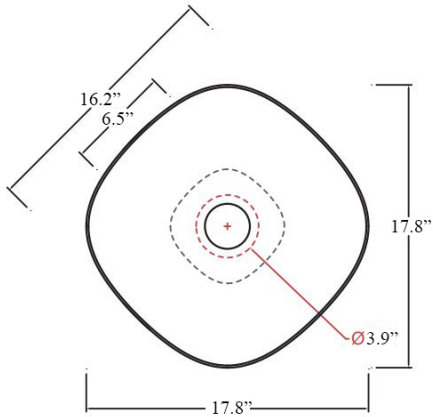

**Model |**  
Top 45.45 - TOL01

Dimensions Metric

*1 inch = 2.54 cm*

*1 inch = 25.4 mm*

 WS<sup>®</sup> BATH COLLECTIONS

1051 Lea Drive - Collegeville, PA 19426  
Tel. 215 513 9400 - Fax 610 831 0215

[www.ws bathcollections.com](http://www.ws bathcollections.com) - [info@ws bathcollections.com](mailto:info@ws bathcollections.com)

Top 45.45 - TOL01

Weight: 17.1 lbs.

\* WS Bath Collections reserves the right to revise dimensions or information on this sheet without notice

<p><b>Collection  </b> Top</p>	<p><b>Model  </b> Top 45.45 - TOL01</p>	<p>Dimensions Metric 1 inch = 2.54 cm 1 inch = 25.4 mm</p>	<p> 1051 Lea Drive - Collegeville, PA 19426 Tel. 215 513 9400 - Fax 610 831 0215 <a href="http://www.ws bathcollections.com">www.ws bathcollections.com</a> - <a href="mailto:info@ws bathcollections.com">info@ws bathcollections.com</a></p>
------------------------------------	---	--	---