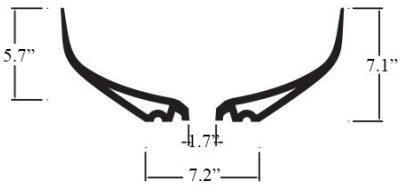

**Model |**  
Top 45.45 - TOL01

Dimensions Metric

*1 inch = 2.54 cm*

*1 inch = 25.4 mm*

 WS<sup>®</sup> BATH COLLECTIONS

1051 Lea Drive - Collegeville, PA 19426  
Tel. 215 513 9400 - Fax 610 831 0215

[www.ws bathcollections.com](http://www.ws bathcollections.com) - [info@ws bathcollections.com](mailto:info@ws bathcollections.com)

Top 45.45 - TOL01

Weight: 17.1 lbs.

\* WS Bath Collections reserves the right to revise dimensions or information on this sheet without notice

<p><b>Collection  </b> Top</p>	<p><b>Model  </b> Top 45.45 - TOL01</p>	<p>Dimensions Metric 1 inch = 2.54 cm 1 inch = 25.4 mm</p>	<p> 1051 Lea Drive - Collegeville, PA 19426 Tel. 215 513 9400 - Fax 610 831 0215 <a href="http://www.ws bathcollections.com">www.ws bathcollections.com</a> - <a href="mailto:info@ws bathcollections.com">info@ws bathcollections.com</a></p>
------------------------------------	---	--	---