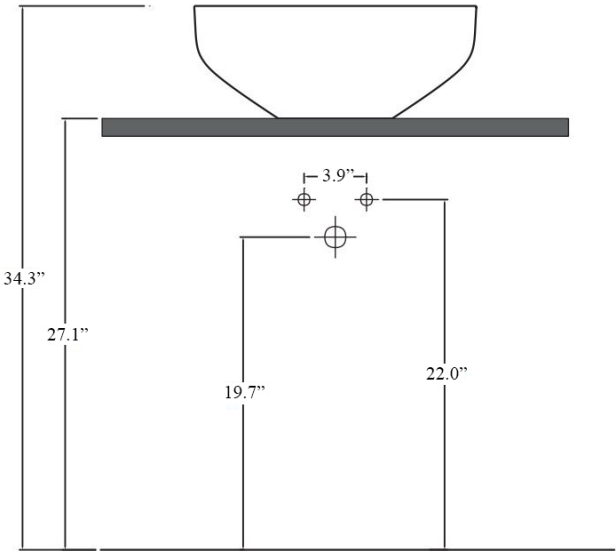

**Model |**  
Top 45.45 - TOL01

Dimensions Metric

*1 inch = 2.54 cm*

*1 inch = 25.4 mm*

 WS<sup>®</sup> BATH COLLECTIONS

1051 Lea Drive - Collegeville, PA 19426  
Tel. 215 513 9400 - Fax 610 831 0215

[www.ws bathcollections.com](http://www.ws bathcollections.com) - [info@ws bathcollections.com](mailto:info@ws bathcollections.com)

Top 45.45 - TOL01

Weight: 17.1 lbs.

\* WS Bath Collections reserves the right to revise dimensions or information on this sheet without notice

<p><b>Collection  </b> Top</p>	<p><b>Model  </b> Top 45.45 - TOL01</p>	<p>Dimensions Metric 1 inch = 2.54 cm 1 inch = 25.4 mm</p>	<p> 1051 Lea Drive - Collegeville, PA 19426 Tel. 215 513 9400 - Fax 610 831 0215 <a href="http://www.ws bathcollections.com">www.ws bathcollections.com</a> - <a href="mailto:info@ws bathcollections.com">info@ws bathcollections.com</a></p>
------------------------------------	---	--	---

### Vessel/ countertop installation

Bolts

Silicone (optional)

Collection  
Top

Model |  
Top 45.45 - TOL01

Dimensions Metric  
*1 inch = 2.54 cm*  
*1 inch = 25.4 mm*

WS<sup>®</sup>  
BATH  
COLLECTIONS

1051 Lea Drive - Collegeville, PA 19426  
Tel. 215 513 9400 - Fax 610 831 0215  
[www.ws bathcollections.com](http://www.ws bathcollections.com) - [info@ws bathcollections.com](mailto:info@ws bathcollections.com)