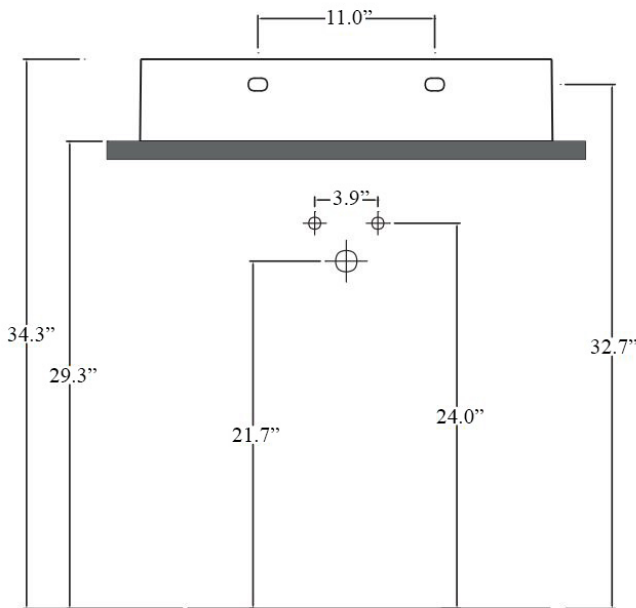

Occhio 65.42 - OCL05

Weight: 34.4 lbs.

* WS Bath Collections reserves the right to revise dimensions or information on this sheet without notice

Collection | Occhio	Model | Occhio 65.42 - OCL05	Dimensions Metric 1 inch = 2.54 cm 1 inch = 25.4 mm	WS® BATH COLLECTIONS 1051 Lea Drive - Collegeville, PA 19426 Tel. 215 513 9400 - Fax 610 831 0215 www.ws bathcollections.com - info@ws bathcollections.com