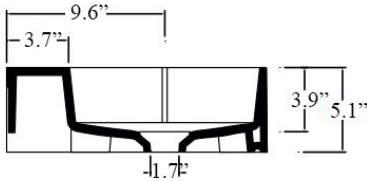

Finishes:

-  Glossy White
-  Matte White
-  Glossy Black
-  Matte Black

* WS Bath Collections reserves the right to revise dimensions or information on this sheet without notice

Collection Occhio	Model Occhio 50.40 - OCL04	Dimensions Metric <i>1 inch = 2.54 cm</i> <i>1 inch = 25.4 mm</i>	 1051 Lea Drive - Collegeville, PA 19426 Tel. 215 513 9400 - Fax 610 831 0215 www.ws bathcollections.com - info@ws bathcollections.com
-------------------------------	--	---	---

Occhio 50.40 - OCL04

Weight: 27.3 lbs.

* WS Bath Collections reserves the right to revise dimensions or information on this sheet without notice

<p>Collection Occhio</p>	<p>Model Occhio 50.40 - OCL04</p>	<p>Dimensions Metric 1 inch = 2.54 cm 1 inch = 25.4 mm</p>	 <p>1051 Lea Drive - Collegeville, PA 19426 Tel. 215 513 9400 - Fax 610 831 0215 www.ws bathcollections.com - info@ws bathcollections.com</p>
---------------------------------------	--	--	---

Bolts

Silicone (optional)

Collection
Occhio

Model |
Occhio 50.40 - OCL04

Dimensions Metric
1 inch = 2.54 cm
1 inch = 25.4 mm

WS[®]
BATH
COLLECTIONS

1051 Lea Drive - Collegeville, PA 19426
Tel. 215 513 9400 - Fax 610 831 0215