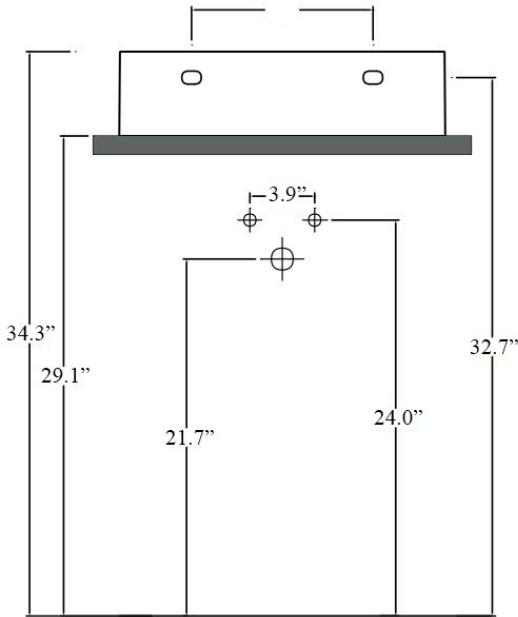

Finishes:

-  Glossy White
-  Matte White
-  Glossy Black
-  Matte Black

* WS Bath Collections reserves the right to revise dimensions or information on this sheet without notice

Collection Occhio	Model Occhio 50.40 - OCL04	Dimensions Metric <i>1 inch = 2.54 cm</i> <i>1 inch = 25.4 mm</i>	 1051 Lea Drive - Collegeville, PA 19426 Tel. 215 513 9400 - Fax 610 831 0215 www.ws bathcollections.com - info@ws bathcollections.com
-------------------------------	--	---	---

Occhio 50.40 - OCL04

Weight: 27.3 lbs.

* WS Bath Collections reserves the right to revise dimensions or information on this sheet without notice

<p>Collection Occhio</p>	<p>Model Occhio 50.40 - OCL04</p>	<p>Dimensions Metric 1 inch = 2.54 cm 1 inch = 25.4 mm</p>	 <p>1051 Lea Drive - Collegeville, PA 19426 Tel. 215 513 9400 - Fax 610 831 0215 www.ws bathcollections.com - info@ws bathcollections.com</p>
---------------------------------------	--	--	---

Bolts

Silicone (optional)

Collection
Occhio

Model |
Occhio 50.40 - OCL04

Dimensions Metric
1 inch = 2.54 cm
1 inch = 25.4 mm

WS[®]
BATH
COLLECTIONS

1051 Lea Drive - Collegeville, PA 19426
Tel. 215 513 9400 - Fax 610 831 0215