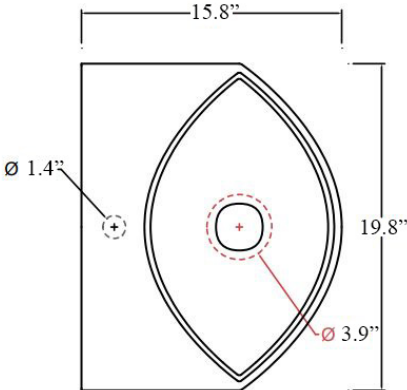

Finishes:

-  Glossy White
-  Matte White
-  Glossy Black
-  Matte Black

* WS Bath Collections reserves the right to revise dimensions or information on this sheet without notice

Collection Occhio	Model Occhio 50.40 - OCL04	Dimensions Metric <i>1 inch = 2.54 cm</i> <i>1 inch = 25.4 mm</i>	 1051 Lea Drive - Collegeville, PA 19426 Tel. 215 513 9400 - Fax 610 831 0215 www.ws bathcollections.com - info@ws bathcollections.com
-------------------------------	--	---	---

Occhio 50.40 - OCL04

Weight: 27.3 lbs.

* WS Bath Collections reserves the right to revise dimensions or information on this sheet without notice

<p>Collection Occhio</p>	<p>Model Occhio 50.40 - OCL04</p>	<p>Dimensions Metric 1 inch = 2.54 cm 1 inch = 25.4 mm</p>	 <p>1051 Lea Drive - Collegeville, PA 19426 Tel. 215 513 9400 - Fax 610 831 0215 www.ws bathcollections.com - info@ws bathcollections.com</p>
---------------------------------------	--	--	---

Bolts

Silicone (optional)

Collection
Occhio

Model |
Occhio 50.40 - OCL04

Dimensions Metric
1 inch = 2.54 cm
1 inch = 25.4 mm

WS[®]
BATH
COLLECTIONS

1051 Lea Drive - Collegeville, PA 19426
Tel. 215 513 9400 - Fax 610 831 0215