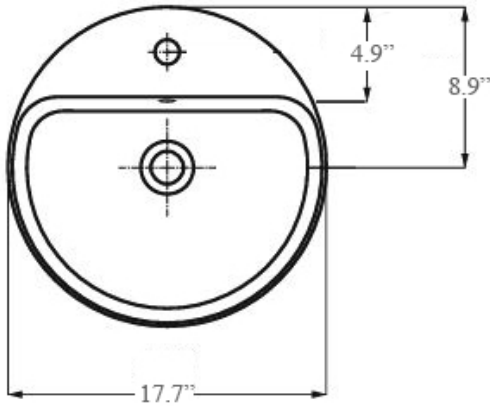

Lago 146 WG

Features

- Bathroom Sink
- Made of Ceramic
- Glossy White Finish
- With Overflow
- Countertop (Vessel) Installation
- One Faucet Hole
- Thin Edge: Reduced Thickness for a Captivating Design (5 mm)
- Made in Europe

<p>Collections Lago</p>	<p>Model Lago 146 WG</p>	<p>Dimensions Metric <i>1 inch = 2.54 cm</i> <i>1 inch = 25.4 mm</i></p>	 <p>1051 Lea Drive - Collegeville, PA 19426 Tel. 215 513 9400 - Fax 610 831 0215 www.ws bathcollections.com - info@ws bathcollections.com</p>
--------------------------------------	---------------------------------------	--	---

Lago 146 WG

Weight: 14.9 lbs.

* WS Bath Collections reserves the right to revise dimensions or information on this sheet without notice

<p>Collections Lago</p>	<p>Model Lago 146 WG</p>	<p>Dimensions Metric <i>1 inch = 2.54 cm</i> <i>1 inch = 25.4 mm</i></p>	<p> 1051 Lea Drive - Collegeville, PA 19426 Tel. 215 513 9400 - Fax 610 831 0215 www.ws bathcollections.com - info@ws bathcollections.com</p>
--------------------------------------	---------------------------------------	--	---

MOUNTING HARDWARE

Wall-mount installation

Vessel/ countertop installation

Bolts

Silicone (optional)

Collection
Lago

Model |
Lago 146 WG

Dimensions Metric
1 inch = 2.54 cm
1 inch = 25.4 mm