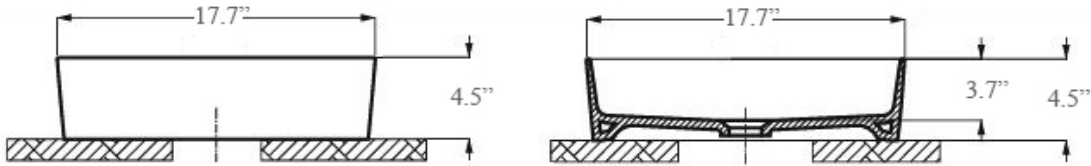

Lago 146 WG

Features

- Bathroom Sink
- Made of Ceramic
- Glossy White Finish
- With Overflow
- Countertop (Vessel) Installation
- One Faucet Hole
- Thin Edge: Reduced Thickness for a Captivating Design (5 mm)
- Made in Europe

Related Items:

- WSBC 53991 | Push Waste Drain
- WSBC 53922 | Decorative Trap

Sink Finishes:

 Glossy White

SKU# | Options:

- Lago 146 WG | Glossy White

* WS Bath Collections reserves the right to revise dimensions or information on this sheet without notice

<p>Collections Lago</p>	<p>Model Lago 146 WG</p>	<p>Dimensions Metric <i>1 inch = 2.54 cm</i> <i>1 inch = 25.4 mm</i></p>	 <p>1051 Lea Drive - Collegeville, PA 19426 Tel. 215 513 9400 - Fax 610 831 0215 www.ws bathcollections.com - info@ws bathcollections.com</p>
--------------------------------------	---------------------------------------	--	---

Lago 146 WG

Weight: 14.9 lbs.

* WS Bath Collections reserves the right to revise dimensions or information on this sheet without notice

<p>Collections Lago</p>	<p>Model Lago 146 WG</p>	<p>Dimensions Metric <i>1 inch = 2.54 cm</i> <i>1 inch = 25.4 mm</i></p>	<p> 1051 Lea Drive - Collegeville, PA 19426 Tel. 215 513 9400 - Fax 610 831 0215 www.ws bathcollections.com - info@ws bathcollections.com</p>
--------------------------------------	---------------------------------------	--	---