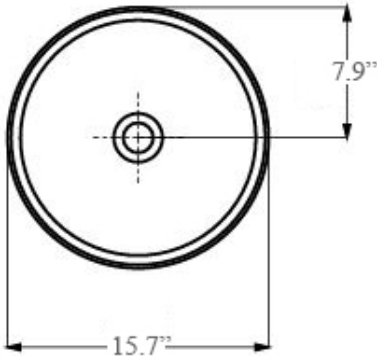

Lago 140 WG

Features

- Bathroom Sink
- Made of Ceramic
- Glossy White Finish
- Without Overflow
- Countertop (Vessel) Installation
- Thin Edge: Reduced Thickness for a Captivating Design (5 mm)
- Made in Europe

| | | | |
|------------------------------|-------------------------------|---|---|
| Collections Lago | Model Lago 140 WG | Dimensions Metric <i>1 inch = 2.54 cm</i> <i>1 inch = 25.4 mm</i> |  1051 Lea Drive - Collegeville, PA 19426 Tel. 215 513 9400 - Fax 610 831 0215 www.ws bathcollections.com - info@ws bathcollections.com |
|------------------------------|-------------------------------|---|---|

Lago 140 WG

Weight: 12.3 lbs.

* WS Bath Collections reserves the right to revise dimensions or information on this sheet without notice

Collections |
Lago

Model |
Lago 140 WG

Dimensions Metric
1 inch = 2.54 cm
1 inch = 25.4 mm

Collection
Lago

Model |
Lago 140 WG

Dimensions Metric
1 inch = 2.54 cm
1 inch = 25.4 mm

WS[®]
BATH
COLLECTIONS

1051 Lea Drive - Collegetown, PA 19426
Tel. 215 513 9400 - Fax 610 831 0215

www.ws bathcollections.com - info@ws bathcollections.com