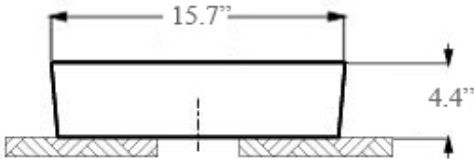

| | | | |
|------------------------------|-------------------------------|---|---|
| Collections Lago | Model Lago 140 WG | Dimensions Metric <i>1 inch = 2.54 cm</i> <i>1 inch = 25.4 mm</i> |  1051 Lea Drive - Collegeville, PA 19426 Tel. 215 513 9400 - Fax 610 831 0215 www.ws bathcollections.com - info@ws bathcollections.com |
|------------------------------|-------------------------------|---|---|

Lago 140 WG

Weight: 12.3 lbs.

* WS Bath Collections reserves the right to revise dimensions or information on this sheet without notice

Collections |
Lago

Model |
Lago 140 WG

Dimensions Metric
1 inch = 2.54 cm
1 inch = 25.4 mm

Collection
Lago

Model |
Lago 140 WG

Dimensions Metric
1 inch = 2.54 cm
1 inch = 25.4 mm

WS[®]
BATH
COLLECTIONS

1051 Lea Drive - Collegetown, PA 19426
Tel. 215 513 9400 - Fax 610 831 0215

www.ws bathcollections.com - info@ws bathcollections.com