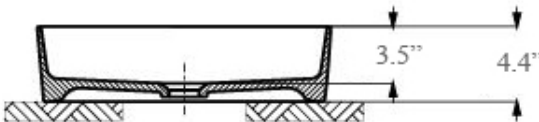

Lago 140 WG

Features

- Bathroom Sink
- Made of Ceramic
- Glossy White Finish
- Without Overflow
- Countertop (Vessel) Installation
- Thin Edge: Reduced Thickness for a Captivating Design (5 mm)
- Made in Europe

Related Items:

- WSBC 00076 | Push Waste Drain
- WSBC 53922 | Decorative Trap

Sink Finishes:

SKU# | Options:

- Lago 140 WG | Glossy White

* WS Bath Collections reserves the right to revise dimensions or information on this sheet without notice

| | | | |
|------------------------------|-------------------------------|---|---|
| Collections Lago | Model Lago 140 WG | Dimensions Metric <i>1 inch = 2.54 cm</i> <i>1 inch = 25.4 mm</i> |  1051 Lea Drive - Collegeville, PA 19426 Tel. 215 513 9400 - Fax 610 831 0215 www.ws bathcollections.com - info@ws bathcollections.com |
|------------------------------|-------------------------------|---|---|

Lago 140 WG

Weight: 12.3 lbs.

* WS Bath Collections reserves the right to revise dimensions or information on this sheet without notice

Collections |
Lago

Model |
Lago 140 WG

Dimensions Metric
1 inch = 2.54 cm
1 inch = 25.4 mm