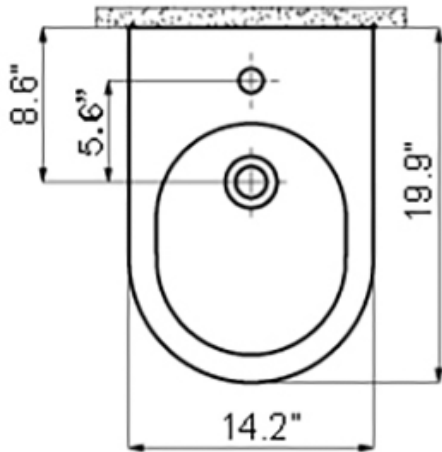

Finishes:

 Glossy White

SKU# | Options:

- Free FE510 WG | Glossy White

* WS Bath Collections reserves the right to revise dimensions or information on this sheet without notice

Collection |
Free

Model |
Free FE510 WG

Dimensions Metric
1 inch = 2.54 cm
1 inch = 25.4 mm

1051 Lea Drive - Collegeville, PA 19426
Tel. 215 513 9400 - Fax 610 831 0215
www.ws bathcollections.com - info@ws bathcollectins.com

Collection |
Free

Model |
Free FE510

Dimensions Metric
1 inch = 2.54 cm
1 inch = 25.4 mm

1051 Lea Drive - Collegeville, PA 19426
Tel. 215 513 9400 - Fax 610 831 0215
www.ws bathcollections.com - info@ws bathcollectins.com