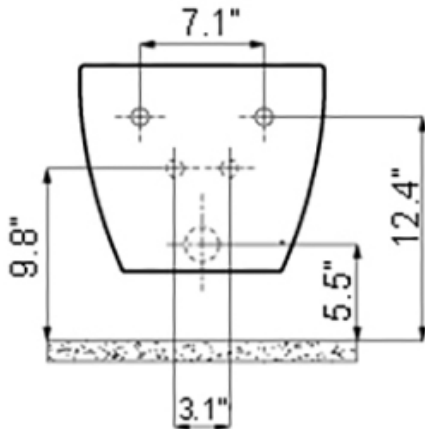

Finishes:

 Glossy White

SKU# | Options:

- Free FE510 WG | Glossy White

* WS Bath Collections reserves the right to revise dimensions or information on this sheet without notice

Collection |
Free

Model |
Free FE510 WG

Dimensions Metric
1 inch = 2.54 cm
1 inch = 25.4 mm

1051 Lea Drive - Collegeville, PA 19426
Tel. 215 513 9400 - Fax 610 831 0215
www.ws bathcollections.com - info@ws bathcollectins.com

Collection |
Free

Model |
Free FE510

Dimensions Metric
1 inch = 2.54 cm
1 inch = 25.4 mm

1051 Lea Drive - Collegeville, PA 19426
Tel. 215 513 9400 - Fax 610 831 0215
www.ws bathcollections.com - info@ws bathcollectins.com