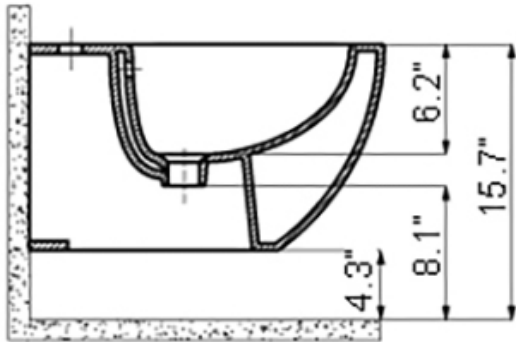

Dimensions Metric
1 inch = 2.54 cm
1 inch = 25.4 mm

1051 Lea Drive - Collegeville, PA 19426
Tel. 215 513 9400 - Fax 610 831 0215
www.ws bathcollections.com - info@ws bathcollectins.com

Collection |
Free

Model |
Free FE510

Dimensions Metric
1 inch = 2.54 cm
1 inch = 25.4 mm

1051 Lea Drive - Collegeville, PA 19426
Tel. 215 513 9400 - Fax 610 831 0215
www.ws bathcollections.com - info@ws bathcollectins.com