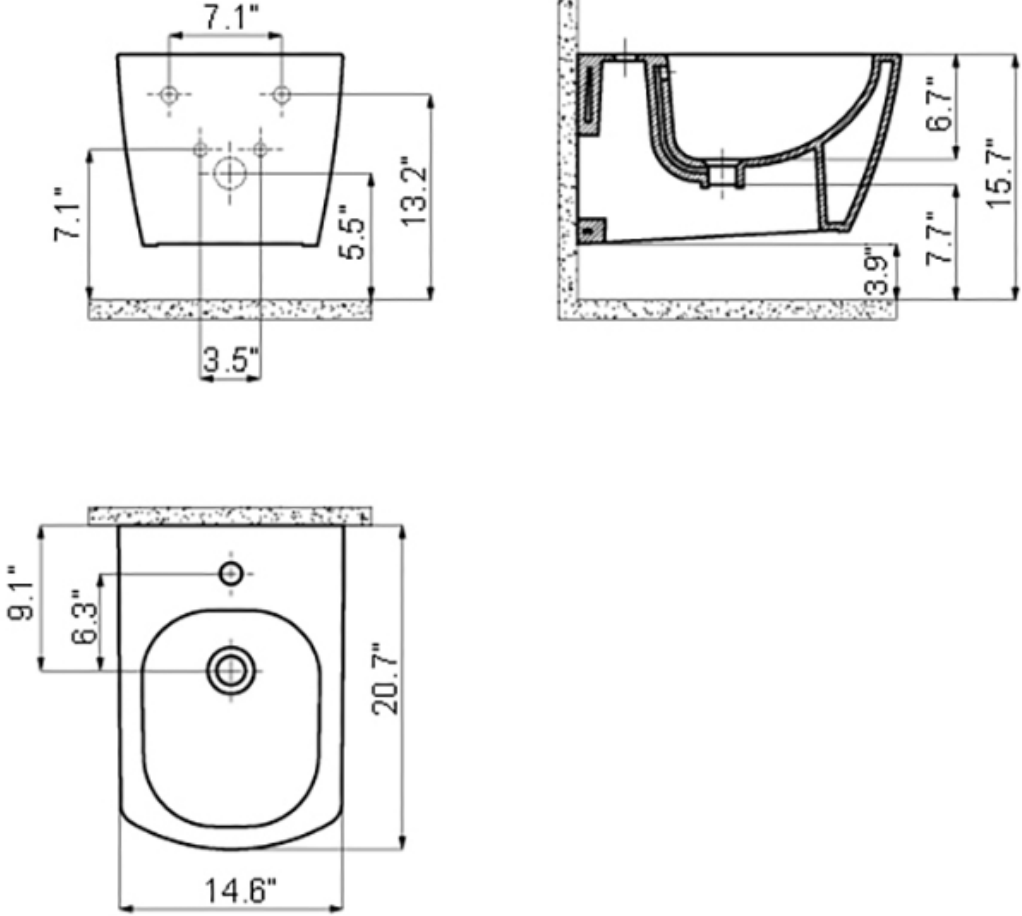

### SKU# | Options:

- Elegant EG510 WG | Glossy White

\* WS Bath Collections reserves the right to revise dimensions or information on this sheet without notice

**Collection |**  
Elegant

**Model |**  
Elegant EG510 WG

Dimensions Metric  
*1 inch = 2.54 cm*  
*1 inch = 25.4 mm*

**WS**®  
**BATH**  
**COLLECTIONS**

1051 Lea Drive - Collegeville, PA 19426  
Tel. 215 513 9400 - Fax 610 831 0215

[www.ws bathcollections.com](http://www.ws bathcollections.com) - [info@ws bathcollectins.com](mailto:info@ws bathcollectins.com)

Elegant EG510

**Collection |**  
Elegant

**Model |**  
Elegant EG510

Dimensions Metric  
*1 inch = 2.54 cm*  
*1 inch = 25.4 mm*

**WS<sup>®</sup>** BATH COLLECTIONS  
1051 Lea Drive - Collegeville, PA 19426  
Tel. 215 513 9400 - Fax 610 831 0215  
[www.ws bathcollections.com](http://www.ws bathcollections.com) - [info@ws bathcollectins.com](mailto:info@ws bathcollectins.com)