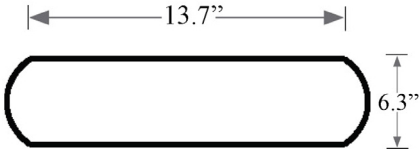

### SKU# | Options:

- Crystal Geneva SC370 CL | Clear
- Crystal Geneva SC370 BA | Blue / Amber

\* WS Bath Collections reserves the right to revise dimensions or information on this sheet without notice

<b>Collection  </b> Glamorous	<b>Model  </b> Crystal Geneva SC370	Dimensions Metric <i>1 inch = 2.54 cm</i> <i>1 inch = 25.4 mm</i>	 1051 Lea Drive - Collegeville, PA 19426 Tel. 215 513 9400 - Fax 610 831 0215 <a href="http://www.ws bathcollections.com">www.ws bathcollections.com</a> - <a href="mailto:info@ws bathcollectins.com">info@ws bathcollectins.com</a>
----------------------------------	--	---	---

Crystal Geneva SC370

Weight: 24 lbs.

Note:  
Thickness may vary from 0.8-1.5 cm due to the nature of this sink being hand-cut

\* WS Bath Collections reserves the right to revise dimensions or information on this sheet without notice

<p><b>Collections  </b> Glamorous</p>	<p><b>Model  </b> Crystal Geneva SC370</p>	<p>Dimensions Metric <i>1 inch = 2.54 cm</i> <i>1 inch = 25.4 mm</i></p>	<p> 1051 Lea Drive - Collegeville, PA 19426 Tel. 215 513 9400 - Fax 610 831 0215 <a href="http://www.ws bathcollections.com">www.ws bathcollections.com</a> - <a href="mailto:info@ws bathcollections.com">info@ws bathcollections.com</a></p>
---	--	--	---