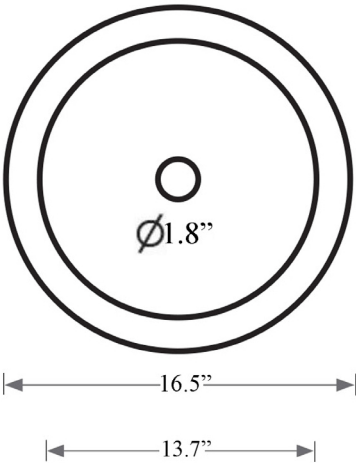

### SKU# | Options:

- Crystal Geneva SC370 CL | Clear
- Crystal Geneva SC370 BA | Blue / Amber

\* WS Bath Collections reserves the right to revise dimensions or information on this sheet without notice

<b>Collection  </b> Glamorous	<b>Model  </b> Crystal Geneva SC370	Dimensions Metric <i>1 inch = 2.54 cm</i> <i>1 inch = 25.4 mm</i>	 1051 Lea Drive - Collegeville, PA 19426 Tel. 215 513 9400 - Fax 610 831 0215 <a href="http://www.ws bathcollections.com">www.ws bathcollections.com</a> - <a href="mailto:info@ws bathcollectins.com">info@ws bathcollectins.com</a>
----------------------------------	--	---	---

Crystal Geneva SC370

Weight: 24 lbs.

Note:  
Thickness may vary from 0.8-1.5 cm due to the nature of this sink being hand-cut

\* WS Bath Collections reserves the right to revise dimensions or information on this sheet without notice

<p><b>Collections  </b> Glamorous</p>	<p><b>Model  </b> Crystal Geneva SC370</p>	<p>Dimensions Metric <i>1 inch = 2.54 cm</i> <i>1 inch = 25.4 mm</i></p>	<p> 1051 Lea Drive - Collegeville, PA 19426 Tel. 215 513 9400 - Fax 610 831 0215 <a href="http://www.ws bathcollections.com">www.ws bathcollections.com</a> - <a href="mailto:info@ws bathcollections.com">info@ws bathcollections.com</a></p>
---	--	--	---