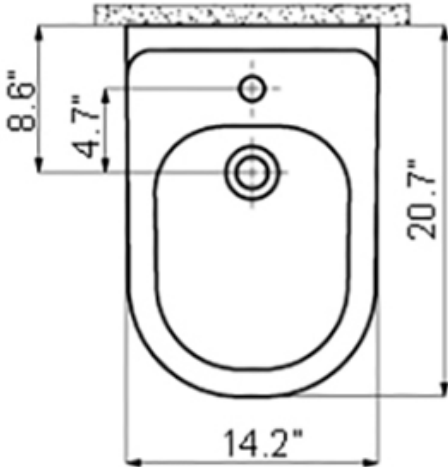

### SKU# | Options:

- Antique AN 510 WG | Glossy White

\* WS Bath Collections reserves the right to revise dimensions or information on this sheet without notice

**Collection |**  
Antique

**Model |**  
Antique AN 510 WG

Dimensions Metric  
*1 inch = 2.54 cm*  
*1 inch = 25.4 mm*

**WS**®  
**BATH**  
**COLLECTIONS**

1051 Lea Drive - Collegeville, PA 19426  
Tel. 215 513 9400 - Fax 610 831 0215

[www.ws bathcollections.com](http://www.ws bathcollections.com) - [info@ws bathcollectins.com](mailto:info@ws bathcollectins.com)

Antique AN 510

**Collection |**  
Antique

**Model |**  
Antique AN 510

Dimensions Metric  
*1 inch = 2.54 cm*  
*1 inch = 25.4 mm*

1051 Lea Drive - Collegeville, PA 19426  
Tel. 215 513 9400 - Fax 610 831 0215  
[www.ws bathcollections.com](http://www.ws bathcollections.com) - [info@ws bathcollectins.com](mailto:info@ws bathcollectins.com)