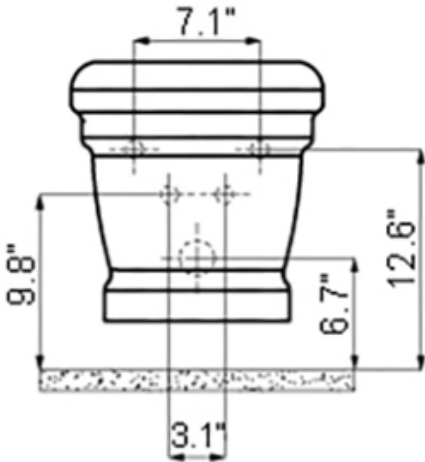

### SKU# | Options:

- Antique AN 510 WG | Glossy White

\* WS Bath Collections reserves the right to revise dimensions or information on this sheet without notice

**Collection |**  
Antique

**Model |**  
Antique AN 510 WG

Dimensions Metric  
*1 inch = 2.54 cm*  
*1 inch = 25.4 mm*

**WS**®  
**BATH**  
**COLLECTIONS**

1051 Lea Drive - Collegeville, PA 19426  
Tel. 215 513 9400 - Fax 610 831 0215

[www.ws bathcollections.com](http://www.ws bathcollections.com) - [info@ws bathcollectins.com](mailto:info@ws bathcollectins.com)

Antique AN 510

**Collection |**  
Antique

**Model |**  
Antique AN 510

Dimensions Metric  
*1 inch = 2.54 cm*  
*1 inch = 25.4 mm*

1051 Lea Drive - Collegeville, PA 19426  
Tel. 215 513 9400 - Fax 610 831 0215  
[www.ws bathcollections.com](http://www.ws bathcollections.com) - [info@ws bathcollectins.com](mailto:info@ws bathcollectins.com)