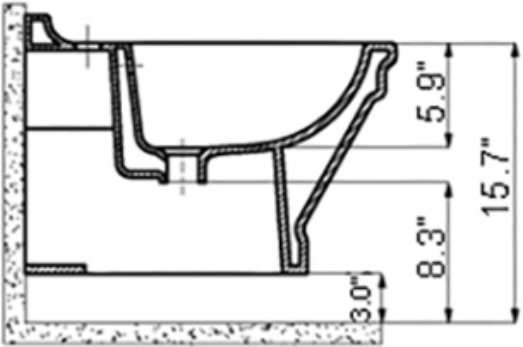

### SKU# | Options:

- Antique AN 510 WG | Glossy White

\* WS Bath Collections reserves the right to revise dimensions or information on this sheet without notice

**Collection |**  
Antique

**Model |**  
Antique AN 510 WG

Dimensions Metric  
*1 inch = 2.54 cm*  
*1 inch = 25.4 mm*

**WS**®  
**BATH**  
**COLLECTIONS**

1051 Lea Drive - Collegeville, PA 19426  
Tel. 215 513 9400 - Fax 610 831 0215

[www.ws bathcollections.com](http://www.ws bathcollections.com) - [info@ws bathcollectins.com](mailto:info@ws bathcollectins.com)

Antique AN 510

**Collection |**  
Antique

**Model |**  
Antique AN 510

Dimensions Metric  
*1 inch = 2.54 cm*  
*1 inch = 25.4 mm*

1051 Lea Drive - Collegeville, PA 19426  
Tel. 215 513 9400 - Fax 610 831 0215  
[www.ws bathcollections.com](http://www.ws bathcollections.com) - [info@ws bathcollectins.com](mailto:info@ws bathcollectins.com)