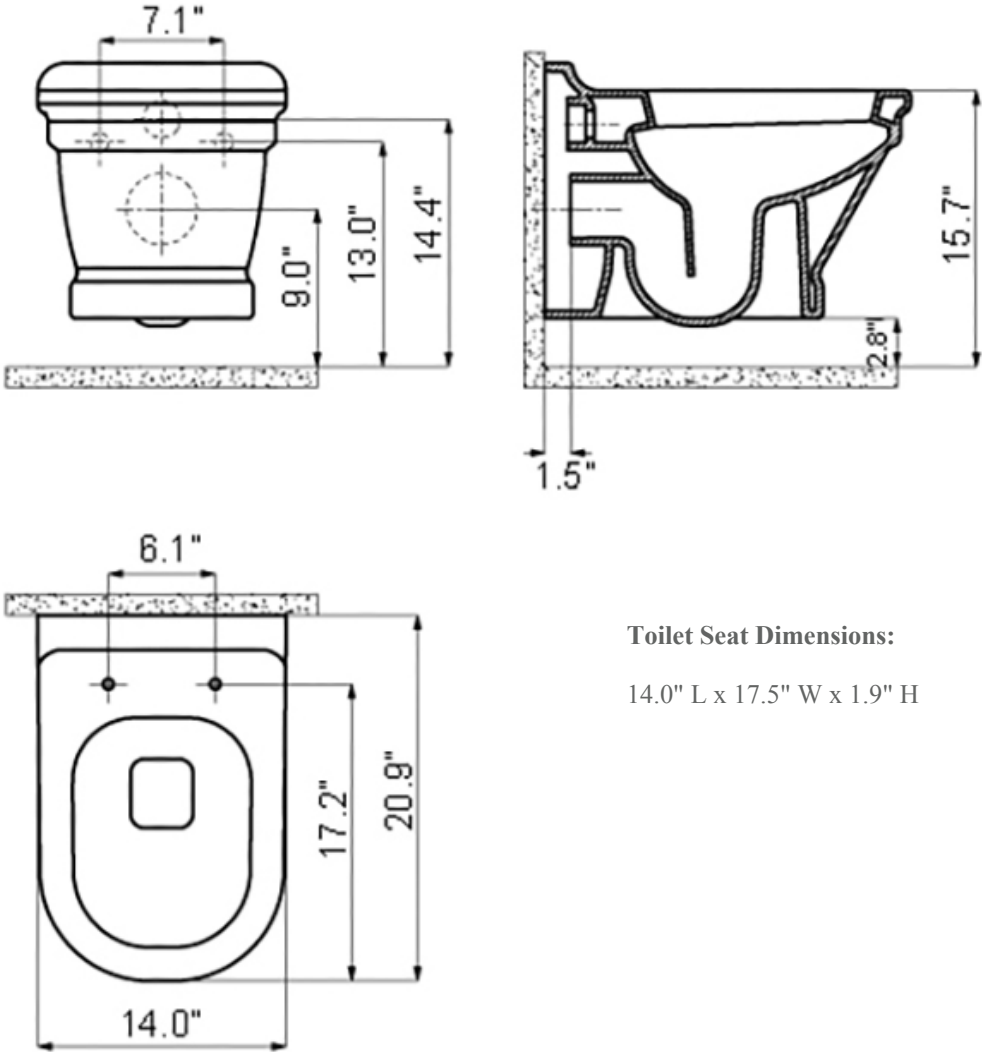

### Codes & Standards:

- ADA Compliant

\* WS Bath Collections reserves the right to revise dimensions or information on this sheet without notice

<b>Collection  </b> Antique	<b>Model  </b> Antique AN 320+0303 WG	<b>Dimensions Metric</b> <i>1 inch = 2.54 cm</i> <i>1 inch = 25.4 mm</i>	 1051 Lea Drive - Collegeville, PA 19426 Tel. 215 513 9400 - Fax 610 831 0215 <a href="http://www.ws bathcollections.com">www.ws bathcollections.com</a> - <a href="mailto:info@ws bathcollectins.com">info@ws bathcollectins.com</a>
--------------------------------	--	--	---

Antique AN 320+0303

Toilet Seat Dimensions:

14.0" L x 17.5" W x 1.9" H

Collection |  
Antique

Model |  
Antique AN 320+0303

Dimensions Metric  
1 inch = 2.54 cm  
1 inch = 25.4 mm

1051 Lea Drive - Collegeville, PA 19426  
Tel. 215 513 9400 - Fax 610 831 0215  
[www.ws bathcollections.com](http://www.ws bathcollections.com) - [info@ws bathcollectins.com](mailto:info@ws bathcollectins.com)