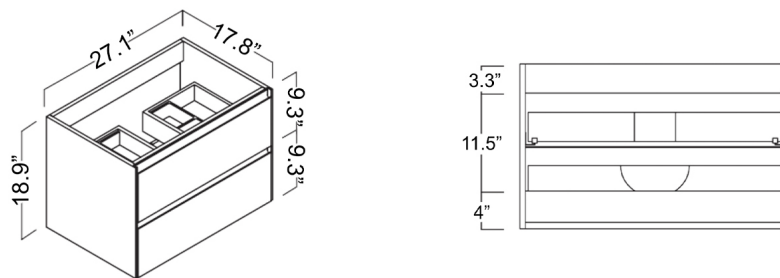

Technical information

Organizer unit.

Adjustable front.

Soft close.

Hettich sliding system.

Glossy lacquered finish.

- Height and depth adjustable suspension.
- 2 adjustable drawers and door with silents-low closing and integrated handles.
- 22 mm MDF front / 19 mm white finish. 16 mm MDF side panels.

Collection |
Perla

Model |
Perla C70

Dimensions Metric

1 inch = 2.54 cm

1 inch = 25.4 mm

WS®
BATH
COLLECTIONS

1051 Lea Drive - Collegeville, PA 19426
Tel. 215 513 9400 - Fax 610 831 0215

www.ws bathcollections.com - info@ws bathcollectins.com