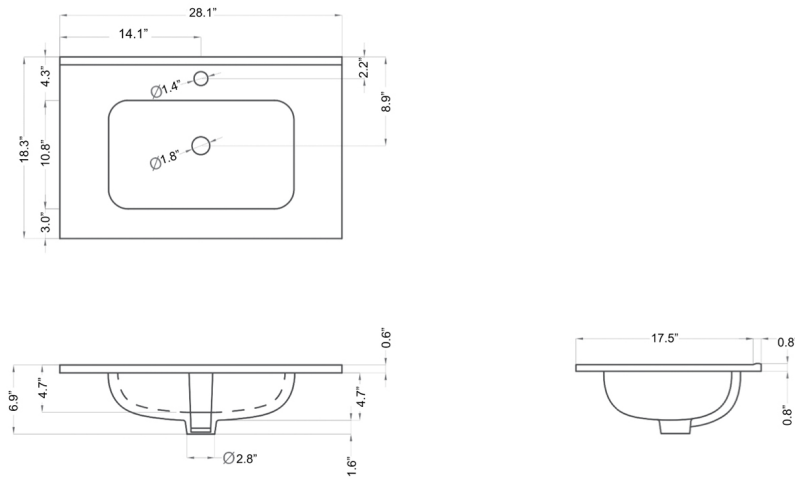

Perla C70

Sink

Base Unit