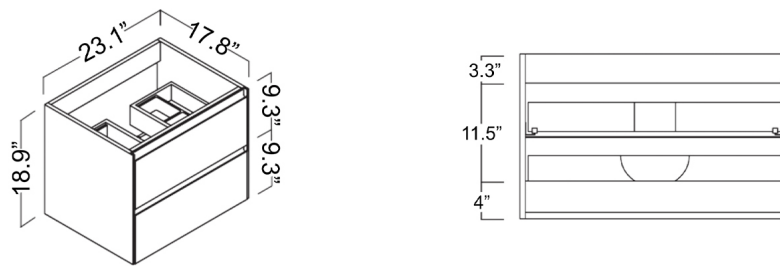

Technical information

Organizer unit.

Adjustable front.

Soft close.

Hettich sliding system.

Glossy lacquered finish.

- Height and depth adjustable suspension.
- 2 adjustable drawers and door with silent-low closing and integrated handles.
- 22 mm MDF front / 19 mm white finish. 16 mm MDF side panels.

Collection |
Perla

Model |
Perla C60

Dimensions Metric

1 inch = 2.54 cm

1 inch = 25.4 mm

WS®
BATH
COLLECTIONS

1051 Lea Drive - Collegeville, PA 19426
Tel. 215 513 9400 - Fax 610 831 0215

www.ws bathcollections.com - info@ws bathcollectins.com