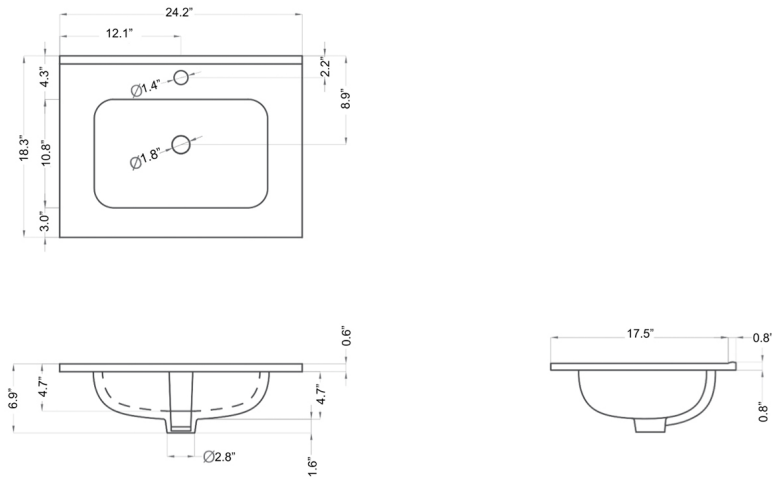

Perla C60

Sink

Base Unit