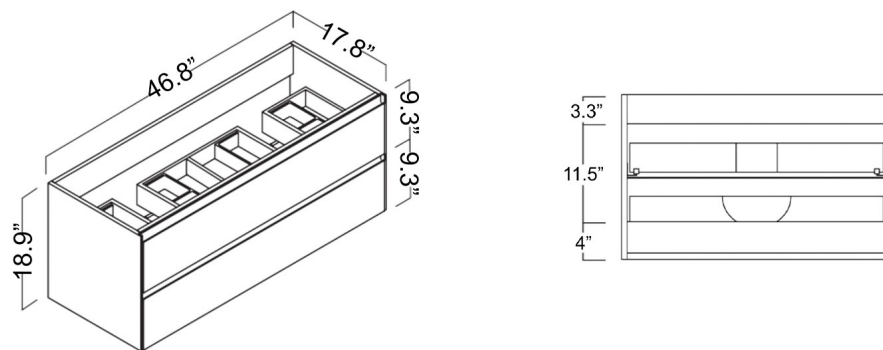

Technical information

Organizer unit.

Adjustable front.

Soft close.

Hettich sliding system.

Glossy lacquered finish.

- Height and depth adjustable suspension.
- 2 adjustable drawers and door with silent-low closing and integrated handles.
- 22 mm MDF front / 19 mm white finish. 16 mm MDF side panels.

Collection |
Perla

Model |
Perla C120D

Dimensions Metric

1 inch = 2.54 cm
1 inch = 25.4 mm

WS®
BATH
COLLECTIONS

1051 Lea Drive - Collegeville, PA 19426
Tel. 215 513 9400 - Fax 610 831 0215

www.ws bathcollections.com - info@ws bathcollectins.com