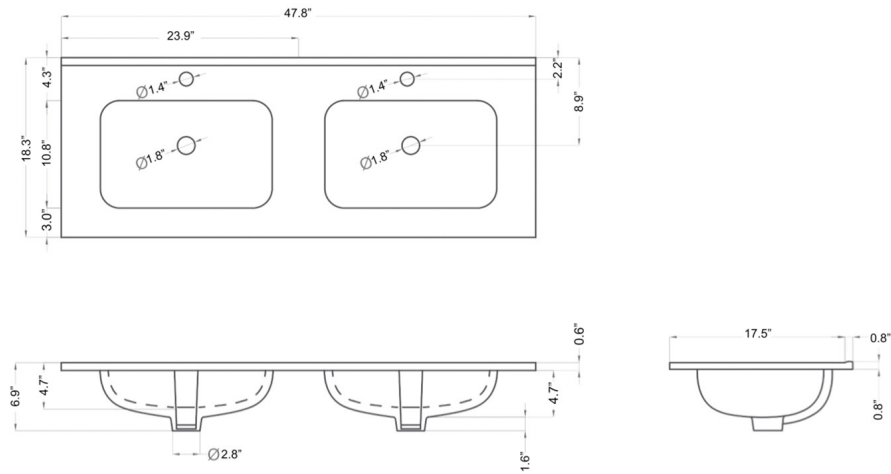

Perla C120D

Sink

Base Unit