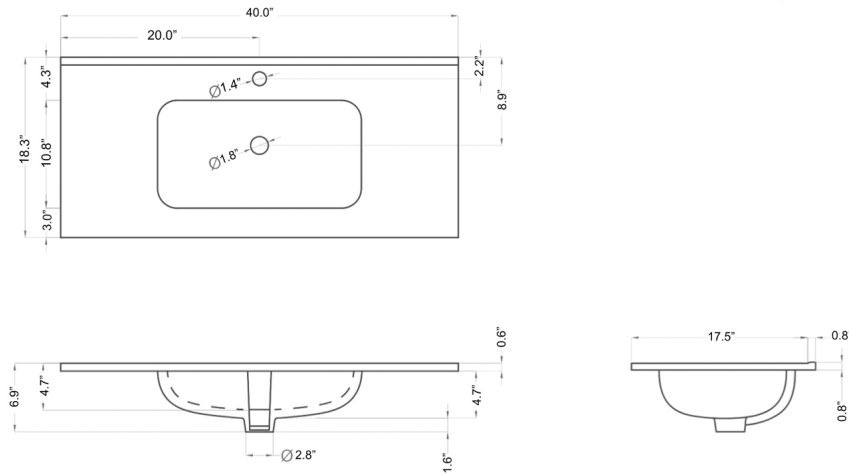

Perla C100

Sink

Base Unit