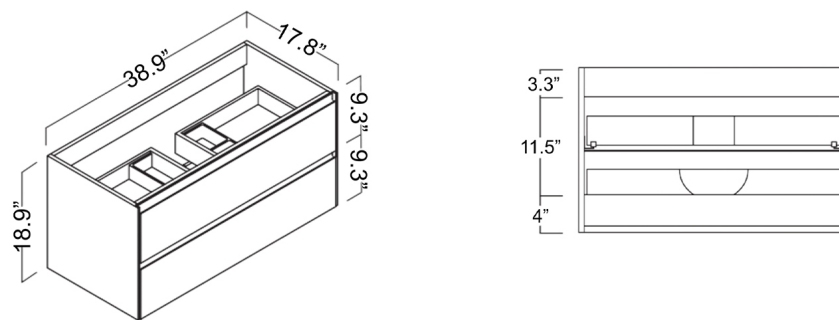

Technical information

Organizer unit.

Adjustable front.

Soft close.

Hettich sliding system.

Glossy lacquered finish.

- Height and depth adjustable suspension.
- 2 adjustable drawers and door with silents-low closing and integrated handles.
- 22 mm MDF front / 19 mm white finish. 16 mm MDF side panels.

Collection |
Perla

Model |
Perla C100

Dimensions Metric

1 inch = 2.54 cm

1 inch = 25.4 mm

WS®
BATH
COLLECTIONS

1051 Lea Drive - Collegeville, PA 19426
Tel. 215 513 9400 - Fax 610 831 0215

www.ws bathcollections.com - info@ws bathcollectins.com