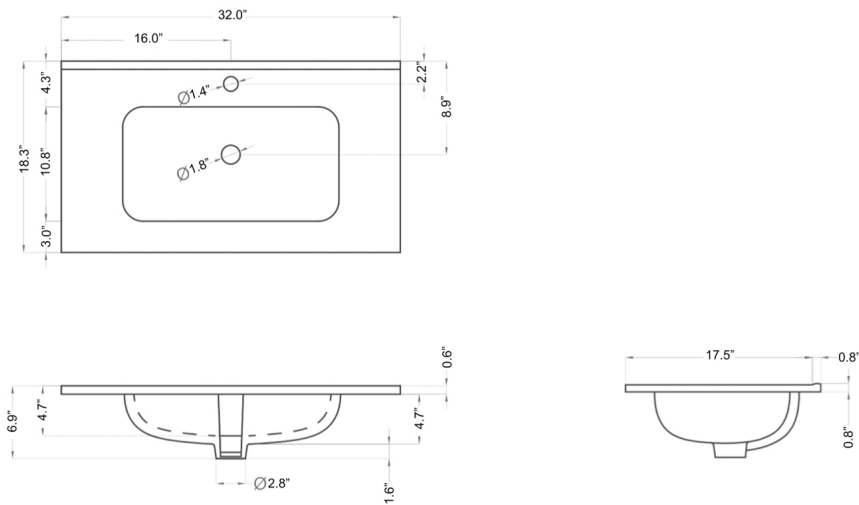

Flora C80

Sink