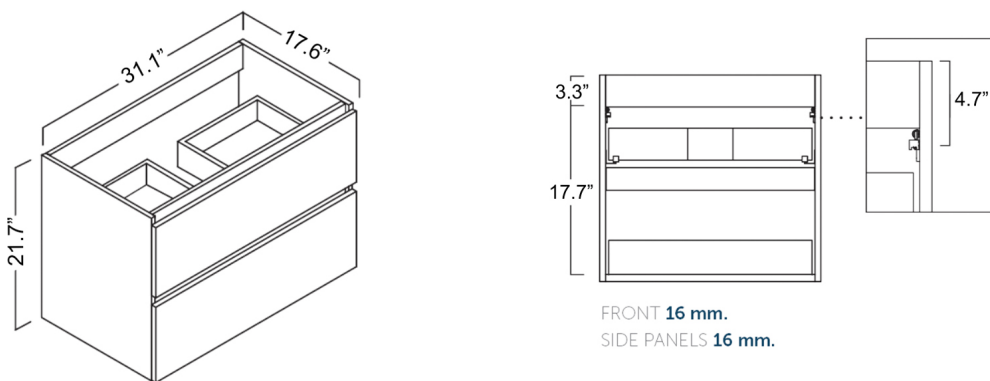

Base Unit

Technical information

Soft close.

Hettich sliding system.

Glossy lacquered finish.

Collection |
Flora

Model |
Flora C80

Dimensions Metric

1 inch = 2.54 cm
1 inch = 25.4 mm

WS®
BATH
COLLECTIONS

1051 Lea Drive - Collegeville, PA 19426
Tel. 215 513 9400 - Fax 610 831 0215

www.ws bathcollections.com - info@ws bathcollectins.com