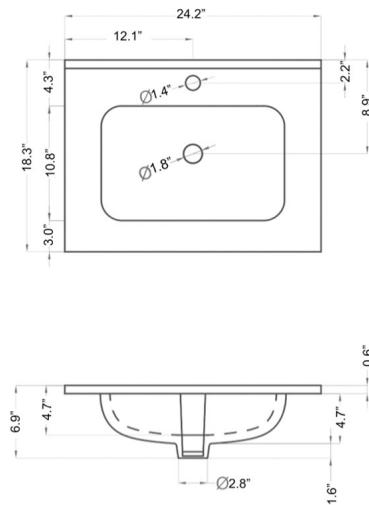

Flora C60

Sink

Base Unit