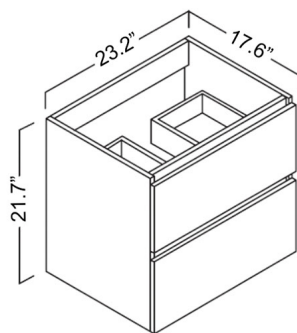

FRONT **16 mm.**
SIDE PANELS **16 mm.**

Technical information

Soft close.

Hettich sliding system.

Glossy lacquered finish.

Collection |
Flora

Model |
Flora C60

Dimensions Metric
1 inch = 2.54 cm
1 inch = 25.4 mm

WS®
BATH
COLLECTIONS

1051 Lea Drive - Collegeville, PA 19426
Tel. 215 513 9400 - Fax 610 831 0215

www.ws bathcollections.com - info@ws bathcollectins.com