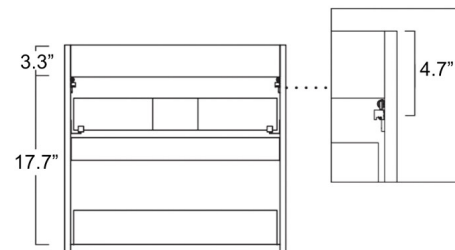

FRONT **16 mm.**
SIDE PANELS **16 mm.**

Technical information

Soft close.

Hettich sliding system.

Glossy lacquered finish.

Collection |
Flora

Model |
Flora C60

Dimensions Metric
1 inch = 2.54 cm
1 inch = 25.4 mm

WS®
BATH
COLLECTIONS

1051 Lea Drive - Collegeville, PA 19426
Tel. 215 513 9400 - Fax 610 831 0215

www.ws bathcollections.com - info@ws bathcollectins.com