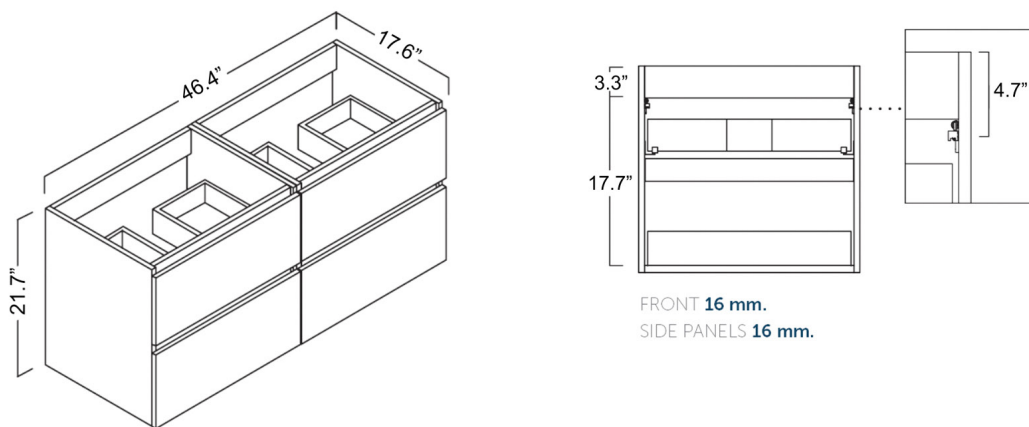

Base Unit

Technical information

Soft close.

Hettich sliding system.

Glossy lacquered finish.

Collection |
Flora

Model |
Flora C120D

Dimensions Metric
1 inch = 2.54 cm
1 inch = 25.4 mm

WS®
BATH
COLLECTIONS

1051 Lea Drive - Collegeville, PA 19426
Tel. 215 513 9400 - Fax 610 831 0215

www.ws bathcollections.com - info@ws bathcollectins.com