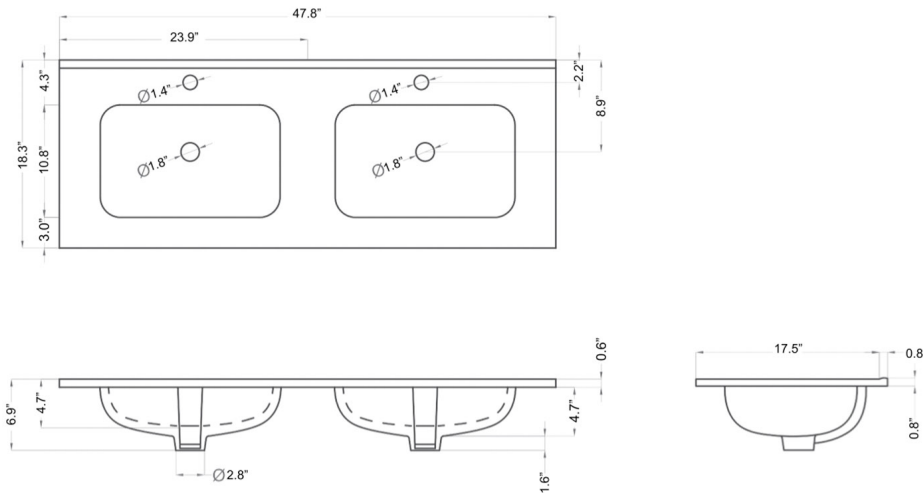

Flora C120D

Sink