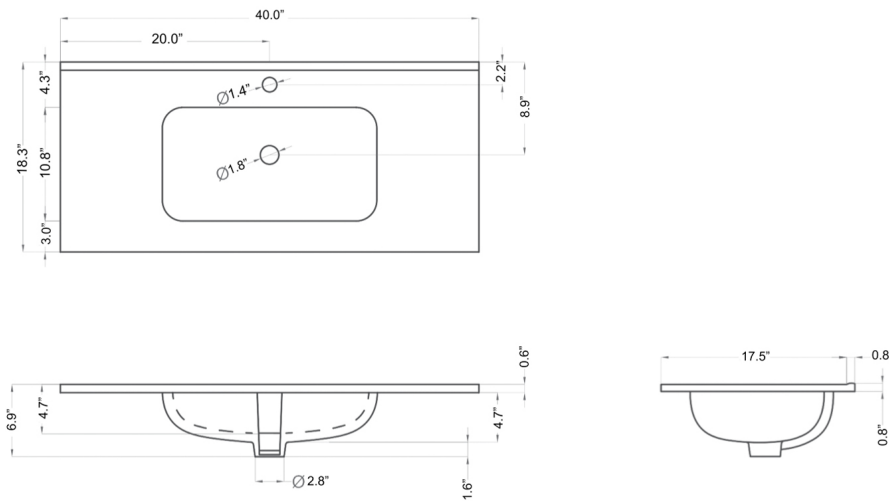

Flora C100

Sink