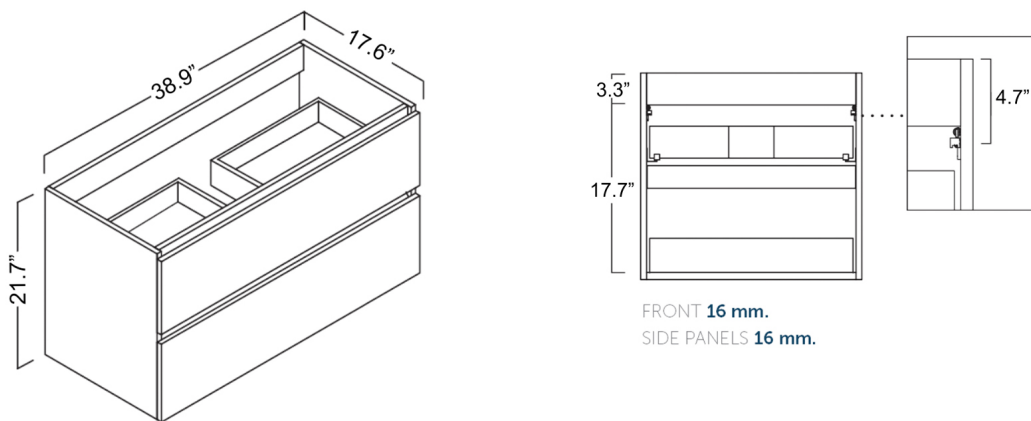

Base Unit

Technical information

Soft close.

Hettich sliding system.

Glossy lacquered finish.

Collection |
Flora

Model |
Flora C100

Dimensions Metric
1 inch = 2.54 cm
1 inch = 25.4 mm

WS®
BATH
COLLECTIONS

1051 Lea Drive - Collegeville, PA 19426
Tel. 215 513 9400 - Fax 610 831 0215

www.ws bathcollections.com - info@ws bathcollectins.com