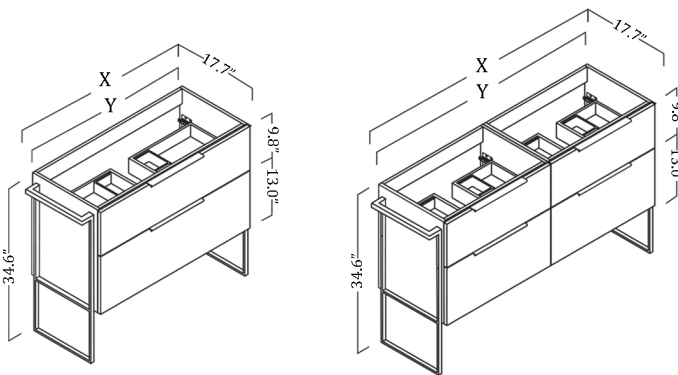

* WS Bath Collections reserves the right to revise dimensions or information on this sheet without notice

Collection |
Dalia

Model |
Dalia LS1
Dalia LS2
Dalia LS3

Dimensions Metric
1 inch = 2.54 cm
1 inch = 25.4 mm

1051 Lea Drive - Collegeville, PA 19426
Tel. 215 513 9400 - Fax 610 831 0215

www.ws bathcollections.com - info@ws bathcollectins.com

Dalia Legs

Dalia Optional Leg Sets

SKU: Dalia LS2 BM
Two lateral legs without towel bar
Matte black

SKU: Dalia LS3 BM
Two lateral legs; one with towel bar and one without
Matte black

Dalia LS2

Dalia LS3

SKU#	X	Y
Dalia C60.100	26.3"	23.2"
Dalia C70.100	30.3"	27.1"
Dalia C80.100	34.2"	31.1"
Dalia C90.100	38.1"	35.0"
Dalia C100.100	42.1"	38.9"
Double Units		
Dalia C120D.100	49.5"	46.4"
Dalia C140D.100	57.4"	54.3"

Finishes	Codes
Glossy White	WG
Natural Oak	NO
Grey Pine	GP
Island Matte	IM

Collection |
Dalia

Model |
Dalia LS1
Dalia LS2
Dalia LS3

Dimensions Metric
1 inch = 2.54 cm
1 inch = 25.4 mm

1051 Lea Drive - Collegeville, PA 19426
Tel. 215 513 9400 - Fax 610 831 0215
www.ws bathcollections.com - info@ws bathcollectins.com