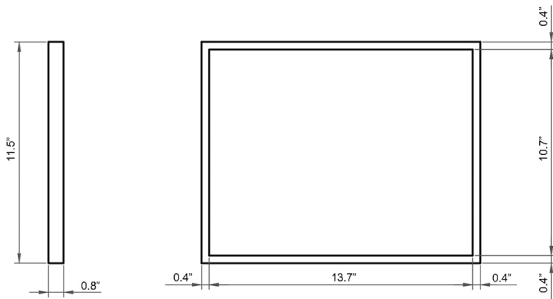

* WS Bath Collections reserves the right to revise dimensions or information on this sheet without notice

Collection |
Dalia

Model |
Dalia LS1
Dalia LS2
Dalia LS3

Dimensions Metric
1 inch = 2.54 cm
1 inch = 25.4 mm

Finishes	Codes
Glossy White	WG
Natural Oak	NO
Grey Pine	GP
Island Matte	IM

Collection |
Dalia

Model |
Dalia LS1
Dalia LS2
Dalia LS3

Dimensions Metric
1 inch = 2.54 cm
1 inch = 25.4 mm

1051 Lea Drive - Collegeville, PA 19426
Tel. 215 513 9400 - Fax 610 831 0215
www.ws bathcollections.com - info@ws bathcollectins.com

Dalia Legs

Dalia Optional Leg Sets

SKU: Dalia LS1 CR
 Leg set
 Polished Chrome

SKU: Dalia LS1 BM
 Leg set
 Matte black

Dalia LS1

SKU#	X	Y
Dalia C60.100	26.3"	23.2"
Dalia C70.100	30.3"	27.1"
Dalia C80.100	34.2"	31.1"
Dalia C90.100	38.1"	35.0"
Dalia C100.100	42.1"	38.9"

Double Units		
Dalia C120D.100	49.5"	46.4"
Dalia C140D.100	57.4"	54.3"

Finishes	Codes
Glossy White	WG
Natural Oak	NO
Grey Pine	GP
Island Matte	IM

Collection |
 Dalia

Model |
 Dalia LS1
 Dalia LS2
 Dalia LS3