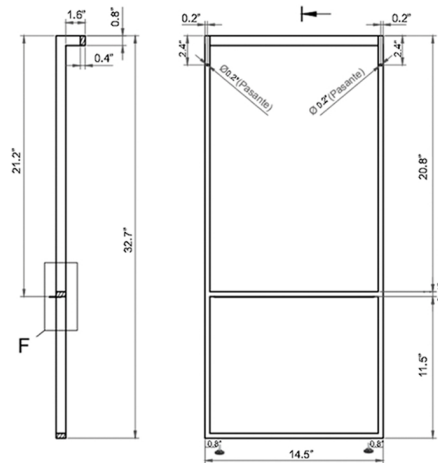

* WS Bath Collections reserves the right to revise dimensions or information on this sheet without notice

Collection |
Dalia

Model |
Dalia LS1
Dalia LS2
Dalia LS3

Dimensions Metric
1 inch = 2.54 cm
1 inch = 25.4 mm

SKU: Dalia LS3 BM
Two lateral legs; one with towel bar and one without
Matte black

Dalia LS2

Dalia LS3

SKU#	X	Y
Dalia C60.100	26.3"	23.2"
Dalia C70.100	30.3"	27.1"
Dalia C80.100	34.2"	31.1"
Dalia C90.100	38.1"	35.0"
Dalia C100.100	42.1"	38.9"
Double Units		
Dalia C120D.100	49.5"	46.4"
Dalia C140D.100	57.4"	54.3"

Finishes	Codes
Glossy White	WG
Natural Oak	NO
Grey Pine	GP
Island Matte	IM

Collection |
Dalia

Model |
Dalia LS1
Dalia LS2
Dalia LS3

Dimensions Metric
1 inch = 2.54 cm
1 inch = 25.4 mm

1051 Lea Drive - Collegeville, PA 19426
Tel. 215 513 9400 - Fax 610 831 0215
www.ws bathcollections.com - info@ws bathcollectins.com

Dimensions Metric
 1 inch = 2.54 cm
 1 inch = 25.4 mm

1051 Lea Drive - Collegeville, PA 19426
 Tel. 215 513 9400 - Fax 610 831 0215
www.ws bathcollections.com - info@ws bathcollectins.com