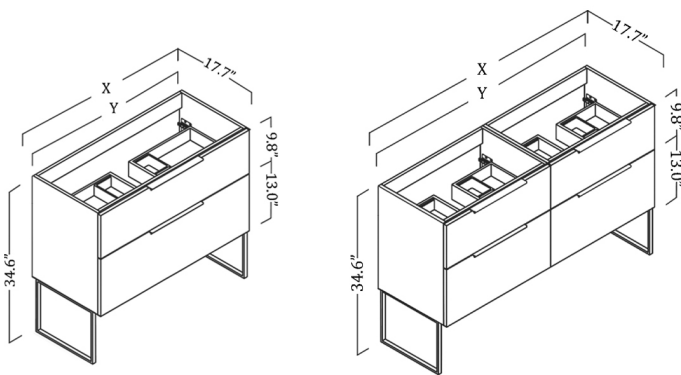

* WS Bath Collections reserves the right to revise dimensions or information on this sheet without notice

Collection |
Dalia

Model |
Dalia LS1
Dalia LS2
Dalia LS3

Dimensions Metric
1 inch = 2.54 cm
1 inch = 25.4 mm

Dalia Legs

Dalia Optional Leg Sets

SKU: Dalia LS1 CR
 Leg set
 Polished Chrome

SKU: Dalia LS1 BM
 Leg set
 Matte black

Dalia LS1

SKU#	X	Y
Dalia C60.100	26.3"	23.2"
Dalia C70.100	30.3"	27.1"
Dalia C80.100	34.2"	31.1"
Dalia C90.100	38.1"	35.0"
Dalia C100.100	42.1"	38.9"