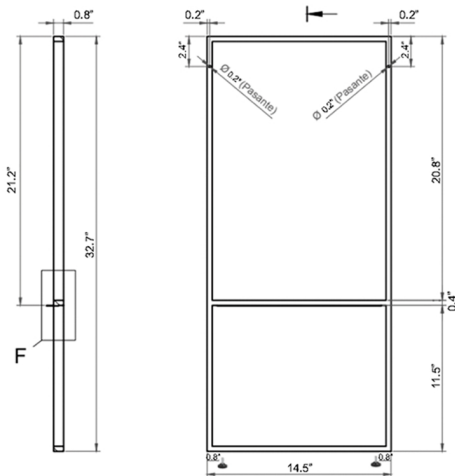

* WS Bath Collections reserves the right to revise dimensions or information on this sheet without notice

Collection |
Dalia

Model |
Dalia LS1
Dalia LS2
Dalia LS3

Dimensions Metric
1 inch = 2.54 cm
1 inch = 25.4 mm

SKU: Dalia LS3 BM
Two lateral legs; one with towel bar and one without
Matte black

Dalia LS2

Dalia LS3

SKU#	X	Y
Dalia C60.100	26.3"	23.2"
Dalia C70.100	30.3"	27.1"
Dalia C80.100	34.2"	31.1"
Dalia C90.100	38.1"	35.0"
Dalia C100.100	42.1"	38.9"
Double Units		
Dalia C120D.100	49.5"	46.4"
Dalia C140D.100	57.4"	54.3"

Finishes	Codes
Glossy White	WG
Natural Oak	NO
Grey Pine	GP
Island Matte	IM

Collection |
Dalia

Model |
Dalia LS1
Dalia LS2
Dalia LS3

Dimensions Metric
1 inch = 2.54 cm
1 inch = 25.4 mm

1051 Lea Drive - Collegeville, PA 19426
Tel. 215 513 9400 - Fax 610 831 0215
www.ws bathcollections.com - info@ws bathcollectins.com

Dimensions Metric
 1 inch = 2.54 cm
 1 inch = 25.4 mm

1051 Lea Drive - Collegeville, PA 19426
 Tel. 215 513 9400 - Fax 610 831 0215
www.ws bathcollections.com - info@ws bathcollectins.com