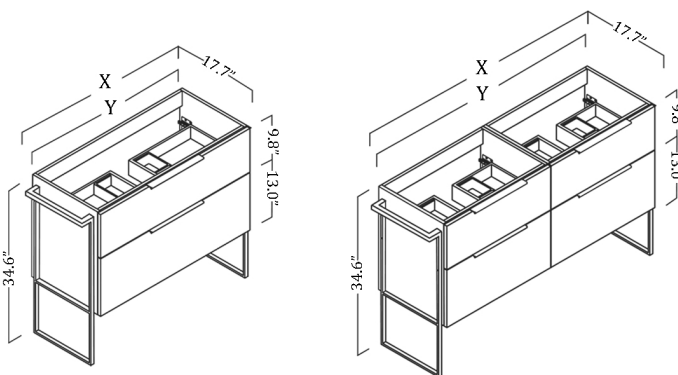

* WS Bath Collections reserves the right to revise dimensions or information on this sheet without notice

Collection |
Dalia

Model |
Dalia LS1
Dalia LS2
Dalia LS3

Dimensions Metric

1 inch = 2.54 cm

1 inch = 25.4 mm

1051 Lea Drive - Collegeville, PA 19426
Tel. 215 513 9400 - Fax 610 831 0215

www.ws bathcollections.com - info@ws bathcollectins.com

Dalia Legs

Dalia Optional Leg Sets

SKU: Dalia LS2 BM
Two lateral legs without towel bar
Matte black

SKU: Dalia LS3 BM
Two lateral legs; one with towel bar and one without
Matte black

Dalia LS2

Dalia LS3

SKU#	X	Y
Dalia C60.100	26.3"	23.2"
Dalia C70.100	30.3"	27.1"
Dalia C80.100	34.2"	31.1"
Dalia C90.100	38.1"	35.0"
Dalia C100.100	42.1"	38.9"
Double Units		
Dalia C120D.100	49.5"	46.4"
Dalia C140D.100	57.4"	54.3"

Dalia Legs

<p>Collection Dalia</p>	<p>Model Dalia LS1 Dalia LS2 Dalia LS3</p>	<p>Dimensions Metric <i>1 inch = 2.54 cm</i> <i>1 inch = 25.4 mm</i></p>	<p> 1051 Lea Drive - Collegeville, PA 19426 Tel. 215 513 9400 - Fax 610 831 0215 www.ws bathcollections.com - info@ws bathcollectins.com</p>
--------------------------------------	---	--	---