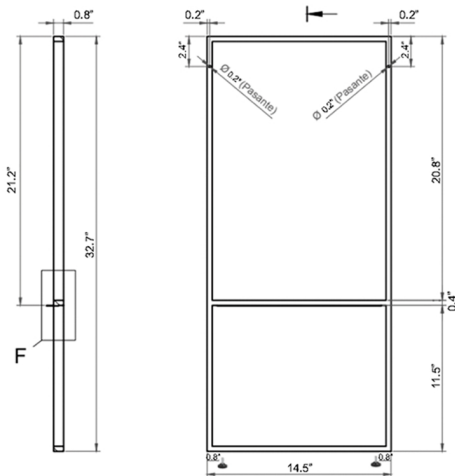

* WS Bath Collections reserves the right to revise dimensions or information on this sheet without notice

Collection |
Dalia

Model |
Dalia LS1
Dalia LS2
Dalia LS3

Dimensions Metric

1 inch = 2.54 cm

1 inch = 25.4 mm

SKU: Dalia LS3 BM
Two lateral legs; one with towel bar and one without
Matte black

Dalia LS2

Dalia LS3

SKU#	X	Y
Dalia C60.100	26.3"	23.2"
Dalia C70.100	30.3"	27.1"
Dalia C80.100	34.2"	31.1"
Dalia C90.100	38.1"	35.0"
Dalia C100.100	42.1"	38.9"
Double Units		
Dalia C120D.100	49.5"	46.4"
Dalia C140D.100	57.4"	54.3"

Finishes	Codes
Glossy White	WG
Natural Oak	NO
Grey Pine	GP
Island Matte	IM

Collection |
Dalia

Model |
Dalia LS1
Dalia LS2
Dalia LS3

Dimensions Metric
1 inch = 2.54 cm
1 inch = 25.4 mm

1051 Lea Drive - Collegeville, PA 19426
Tel. 215 513 9400 - Fax 610 831 0215
www.ws bathcollections.com - info@ws bathcollectins.com

Dalia Legs

<p>Collection Dalia</p>	<p>Model Dalia LS1 Dalia LS2 Dalia LS3</p>	<p>Dimensions Metric <i>1 inch = 2.54 cm</i> <i>1 inch = 25.4 mm</i></p>	<p> 1051 Lea Drive - Collegeville, PA 19426 Tel. 215 513 9400 - Fax 610 831 0215 www.ws bathcollections.com - info@ws bathcollectins.com</p>
--------------------------------------	---	--	---