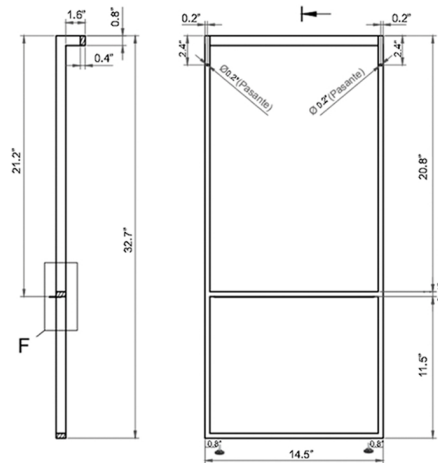

* WS Bath Collections reserves the right to revise dimensions or information on this sheet without notice

Collection |
Dalia

Model |
Dalia LS1
Dalia LS2
Dalia LS3

Dimensions Metric

1 inch = 2.54 cm

1 inch = 25.4 mm

SKU: Dalia LS3 BM
Two lateral legs; one with towel bar and one without
Matte black

Dalia LS2

Dalia LS3

SKU#	X	Y
Dalia C60.100	26.3"	23.2"
Dalia C70.100	30.3"	27.1"
Dalia C80.100	34.2"	31.1"
Dalia C90.100	38.1"	35.0"
Dalia C100.100	42.1"	38.9"
Double Units		
Dalia C120D.100	49.5"	46.4"
Dalia C140D.100	57.4"	54.3"

Finishes	Codes
Glossy White	WG
Natural Oak	NO
Grey Pine	GP
Island Matte	IM

Collection |
Dalia

Model |
Dalia LS1
Dalia LS2
Dalia LS3

Dimensions Metric
1 inch = 2.54 cm
1 inch = 25.4 mm

1051 Lea Drive - Collegeville, PA 19426
Tel. 215 513 9400 - Fax 610 831 0215
www.ws bathcollections.com - info@ws bathcollectins.com

Dalia Legs

<p>Collection Dalia</p>	<p>Model Dalia LS1 Dalia LS2 Dalia LS3</p>	<p>Dimensions Metric <i>1 inch = 2.54 cm</i> <i>1 inch = 25.4 mm</i></p>	<p> 1051 Lea Drive - Collegeville, PA 19426 Tel. 215 513 9400 - Fax 610 831 0215 www.ws bathcollections.com - info@ws bathcollectins.com</p>
--------------------------------------	---	--	---