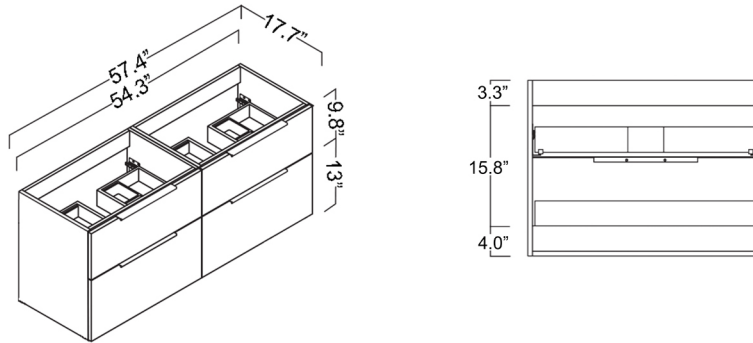

Base Unit

Technical information

Organizer unit.

Hettich sliding system.

Adjustable front.

Glossy lacquered finish.

Soft close.

- Height and depth adjustable suspension with anti-detachment system.
- 2 adjustable drawers and door with silentslow closing and metal handles.
- 19 mm front / 16 mm side panels.

Collection |
Dalia

Model |
Dalia C140D

Dimensions Metric

1 inch = 2.54 cm
1 inch = 25.4 mm

1051 Lea Drive - Collegeville, PA 19426
Tel. 215 513 9400 - Fax 610 831 0215
www.ws bathcollections.com - info@ws bathcollectins.com