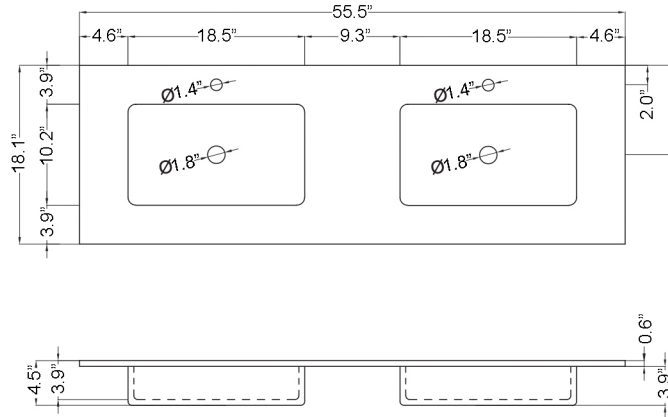

Dalia C140D

Sink