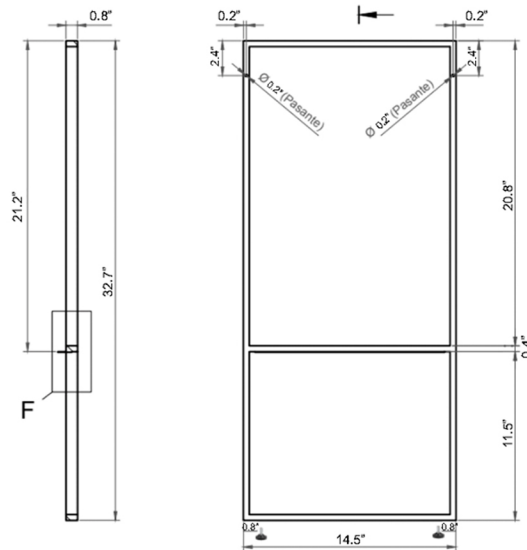

Dalia LS2

SKU# | Options

- •Dalia LS2 BM | Matte Black