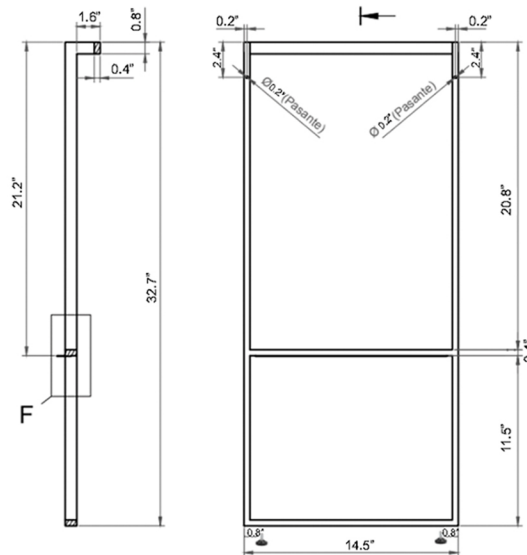

Dalia C140D

Features

- Complete Vanity Unit
- Handles in Polished Chrome
- Wall-hung design offers a clean, streamlined look
- Four soft close drawers with organizer in upper drawer; Drawers with Hettich sliding system
- Includes integrated sink and vanity top in solid surface material; sink has a faucet hole and an overflow
- Fully assembled with structure and front made of engineered wood in wood finishes and high gloss lacquered
- Handle integrated in front of furniture
- Hidden hanging bracket directly assembled with great resistance and depth regulations
- Made in Spain

Collection |
Dalia

Model |
Dalia C140D

Dimensions Metric

1 inch = 2.54 cm

1 inch = 25.4 mm

WS[®]
BATH
COLLECTIONS

1051 Lea Drive - Collegeville, PA 19426
Tel. 215 513 9400 - Fax 610 831 0215

www.ws bathcollections.com - info@ws bathcollectins.com

Model |
Dalia C140D

Dimensions Metric

1 inch = 2.54 cm
1 inch = 25.4 mm

1051 Lea Drive - Collegeville, PA 19426
Tel. 215 513 9400 - Fax 610 831 0215
www.ws bathcollections.com - info@ws bathcollectins.com

SKU# | Options

- Dalia LS3 BM | Matte Black

Collection |
Dalia

Model |
Dalia LS1
Dalia LS2
Dalia LS3

Dimensions Metric
1 inch = 2.54 cm
1 inch = 25.4 mm

1051 Lea Drive - Collegeville, PA 19426
Tel. 215 513 9400 - Fax 610 831 0215
www.ws bathcollections.com - info@ws bathcollectins.com