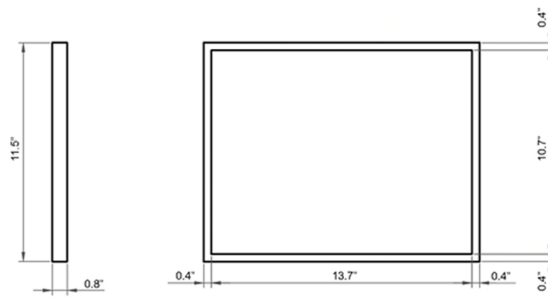

Dalia Legs

Dalia LS1

SKU# | Options

- •Dalia LS1 CR | Polished Chrome
- •Dalia LS1 BM | Matte Black