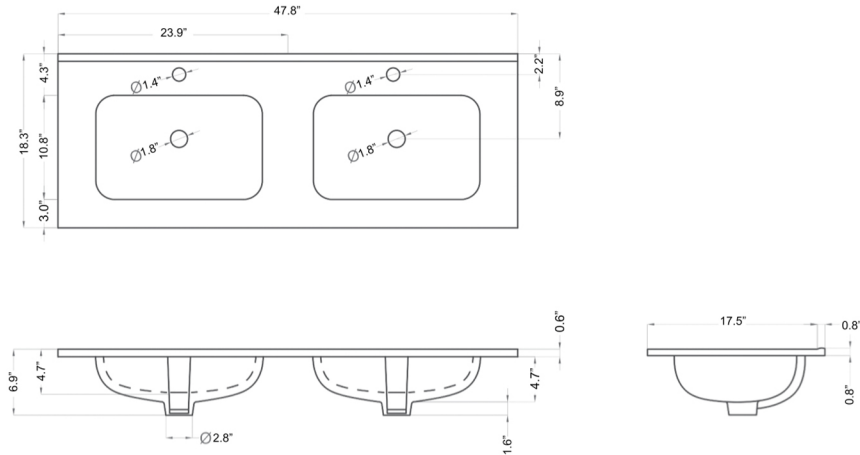

Dalia C120D

Features

- Complete Vanity Unit
- Handles in Polished Chrome
- Wall-hung design offers a clean, streamlined look
- Four soft close drawers with organizer in upper drawer; Drawers with Hettich sliding system
- Includes integrated sink and vanity top in gloss white ceramic; sink has a faucet hole and an overflow
- Fully assembled with structure and front made of engineered wood in wood finishes and high gloss lacquered
- Handle integrated in front of furniture
- Hidden hanging bracket directly assembled with great resistance and depth regulations
- Made in Spain

Collection |
Dalia

Model |
Dalia C120D

Dimensions Metric

1 inch = 2.54 cm

1 inch = 25.4 mm

WS[®]
BATH
COLLECTIONS

1051 Lea Drive - Collegeville, PA 19426
Tel. 215 513 9400 - Fax 610 831 0215

www.ws bathcollections.com - info@ws bathcollectins.com

Dalia C120D

Sink

Base Unit

Technical information

Organizer unit.

Hettich sliding system.

Adjustable front.

Glossy lacquered finish.

Model | Dalia C120D

Dimensions Metric

1 inch = 2.54 cm
1 inch = 25.4 mm

1051 Lea Drive - Collegeville, PA 19426
Tel. 215 513 9400 - Fax 610 831 0215
www.ws bathcollections.com - info@ws bathcollectins.com