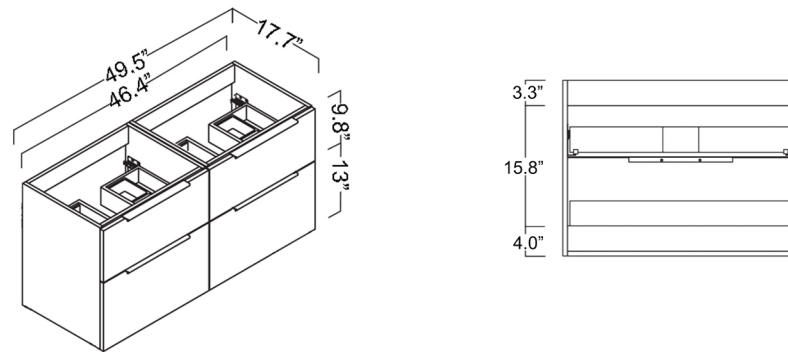

Technical information

Organizer unit.

Hettich sliding system.

Adjustable front.

Glossy lacquered finish.

Soft close.

- Height and depth adjustable suspension with anti-detachment system.
- 2 adjustable drawers and door with silentslow closing and metal handles.
- 19 mm front / 16 mm side panels.

Collection | Dalia

Model | Dalia C120D

Dimensions Metric

1 inch = 2.54 cm
1 inch = 25.4 mm

1051 Lea Drive - Collegeville, PA 19426
Tel. 215 513 9400 - Fax 610 831 0215
www.ws bathcollections.com - info@ws bathcollectins.com