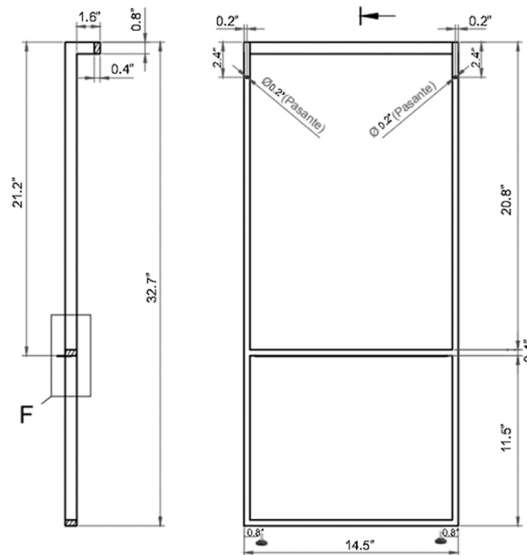

Dalia C120D

Features

- Complete Vanity Unit
- Handles in Polished Chrome
- Wall-hung design offers a clean, streamlined look
- Four soft close drawers with organizer in upper drawer; Drawers with Hettich sliding system
- Includes integrated sink and vanity top in gloss white ceramic; sink has a faucet hole and an overflow
- Fully assembled with structure and front made of engineered wood in wood finishes and high gloss lacquered
- Handle integrated in front of furniture
- Hidden hanging bracket directly assembled with great resistance and depth regulations
- Made in Spain

Collection |
Dalia

Model |
Dalia C120D

Dimensions Metric

1 inch = 2.54 cm

1 inch = 25.4 mm

WS[®]
BATH
COLLECTIONS

1051 Lea Drive - Collegeville, PA 19426
Tel. 215 513 9400 - Fax 610 831 0215

www.ws bathcollections.com - info@ws bathcollectins.com

Model | Dalia C120D

Dimensions Metric

1 inch = 2.54 cm
1 inch = 25.4 mm

1051 Lea Drive - Collegeville, PA 19426
Tel. 215 513 9400 - Fax 610 831 0215
www.ws bathcollections.com - info@ws bathcollectins.com

SKU# | Options

- Dalia LS3 BM | Matte Black

Collection |
Dalia

Model |
Dalia LS1
Dalia LS2
Dalia LS3

Dimensions Metric
1 inch = 2.54 cm
1 inch = 25.4 mm

1051 Lea Drive - Collegeville, PA 19426
Tel. 215 513 9400 - Fax 610 831 0215
www.ws bathcollections.com - info@ws bathcollectins.com