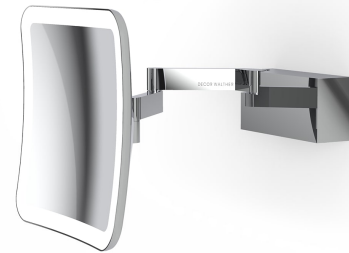

Features

- Magnifying Makeup Mirror
- Hard Wired (Direct Power Supply)
- Magnification 5X - Free of Distortion
- Available in 2 Finishes: Polished Chrome and Matte Black
- Solid Brass Base
- With LED Light - Wattage: 12W
- Rated Life of LED Lights: 30,000 Hours
- Continuously Adjustable Light Rate: Cool to Warm 3000K-5000K
- CRI: 95

SKU# | Option:

- WS 95 CR | Polished Chrome
- WS 95 BM | Matte Black

Finishes:

-  Polished Chrome
-  Matte Black

* WS Bath Collections reserves the right to revise dimensions or information on this sheet without notice

Collection Spiegel	Model WS 95	Dimensions Metric <i>1 inch = 2.54 cm</i> <i>1 inch = 25.4 mm</i>	 1051 Lea Drive - Collegeville, PA 19426 Tel. 215 513 9400 - Fax 610 831 0215 www.ws bathcollections.com - info@ws bathcollections.com
--------------------------------	-------------------------	--	---

* WS Bath Collections reserves the right to revise dimensions or information on this sheet without notice

Collections |
Spiegel

Model |
WS 95

Dimensions Metric

1 inch = 2.54 cm
1 inch = 25.4 mm

WS®
BATH
COLLECTIONS