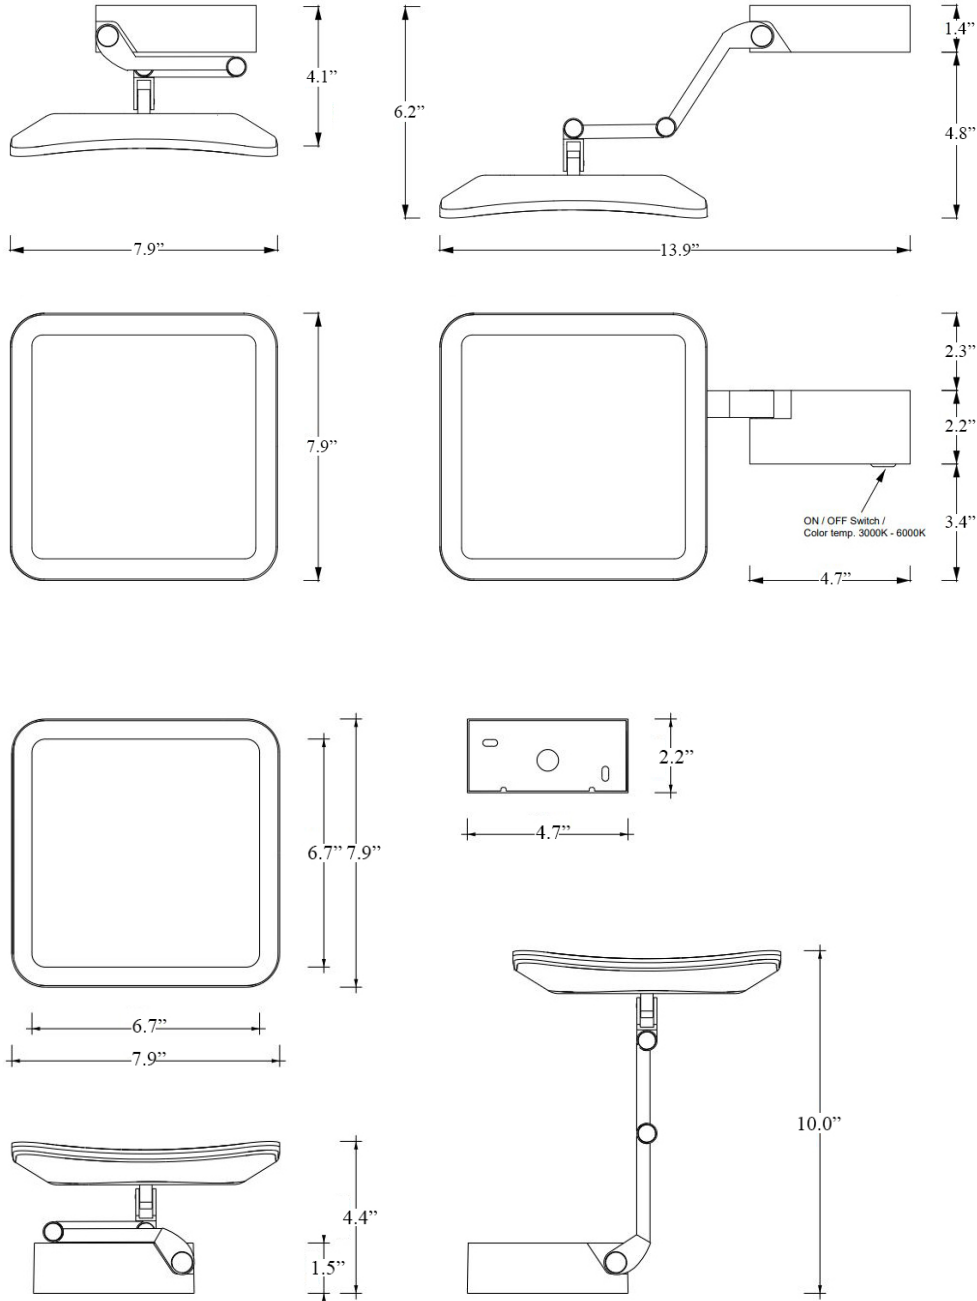

Features

- Magnifying Makeup Mirror
- Hard Wired (Direct Power Supply)
- Magnification 5X - Free of Distortion
- Available in 2 Finishes: Polished Chrome and Matte Black
- Solid Brass Base
- With LED Light - Wattage: 12W
- Rated Life of LED Lights: 30,000 Hours
- Continuously Adjustable Light Rate: Cool to Warm 3000K-5000K
- CRI: 95

SKU# | Option:

- WS 95 CR | Polished Chrome
- WS 95 BM | Matte Black

Finishes:

-  Polished Chrome
-  Matte Black

* WS Bath Collections reserves the right to revise dimensions or information on this sheet without notice

Collection Spiegel	Model WS 95	Dimensions Metric <i>1 inch = 2.54 cm</i> <i>1 inch = 25.4 mm</i>	 1051 Lea Drive - Collegeville, PA 19426 Tel. 215 513 9400 - Fax 610 831 0215 www.ws bathcollections.com - info@ws bathcollections.com
--------------------------------	-------------------------	--	---

* WS Bath Collections reserves the right to revise dimensions or information on this sheet without notice

Collections |
Spiegel

Model |
WS 95

Dimensions Metric

1 inch = 2.54 cm
1 inch = 25.4 mm

WS®
BATH
COLLECTIONS