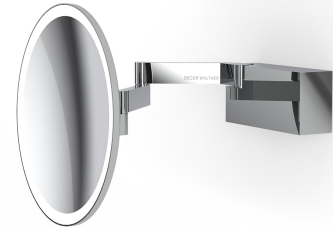

Features

- Magnifying Makeup Mirror
- Hard Wired (Direct Power Supply)
- Magnification 5X - Free of Distortion
- Available in 2 Finishes: Polished Chrome and Matte Black
- Solid Brass Base
- With LED Light - Wattage: 12W
- Rated Life of LED Lights: 30,000 Hours
- Continuously Adjustable Light Rate: Cool to Warm 3000K-5000K
- CRI: 95

SKU# | Option:

- WS 94 CR | Polished Chrome
- WS 94 BM | Matte Black

Finishes:

Polished Chrome

Matte Black

* WS Bath Collections reserves the right to revise dimensions or information on this sheet without notice

Collection |
Spiegel

Model |
WS 94

Dimensions Metric

1 inch = 2.54 cm

1 inch = 25.4 mm

WS[®]
BATH
COLLECTIONS

1051 Lea Drive - Collegeville, PA 19426
Tel. 215 513 9400 - Fax 610 831 0215

www.ws bathcollections.com - info@ws bathcollections.com

* WS Bath Collections reserves the right to revise dimensions or information on this sheet without notice

<p>Collections Spiegel</p>	<p>Model WS 94</p>	<p>Dimensions Metric 1 inch = 2.54 cm 1 inch = 25.4 mm</p>	<p>WS[®] BATH COLLECTIONS 1051 Lea Drive - Collegeville, PA 19426 Tel. 215 513 9400 - Fax 610 831 0215 www.ws bathcollections.com - info@ws bathcollections.com</p>
---	---------------------------------	--	--