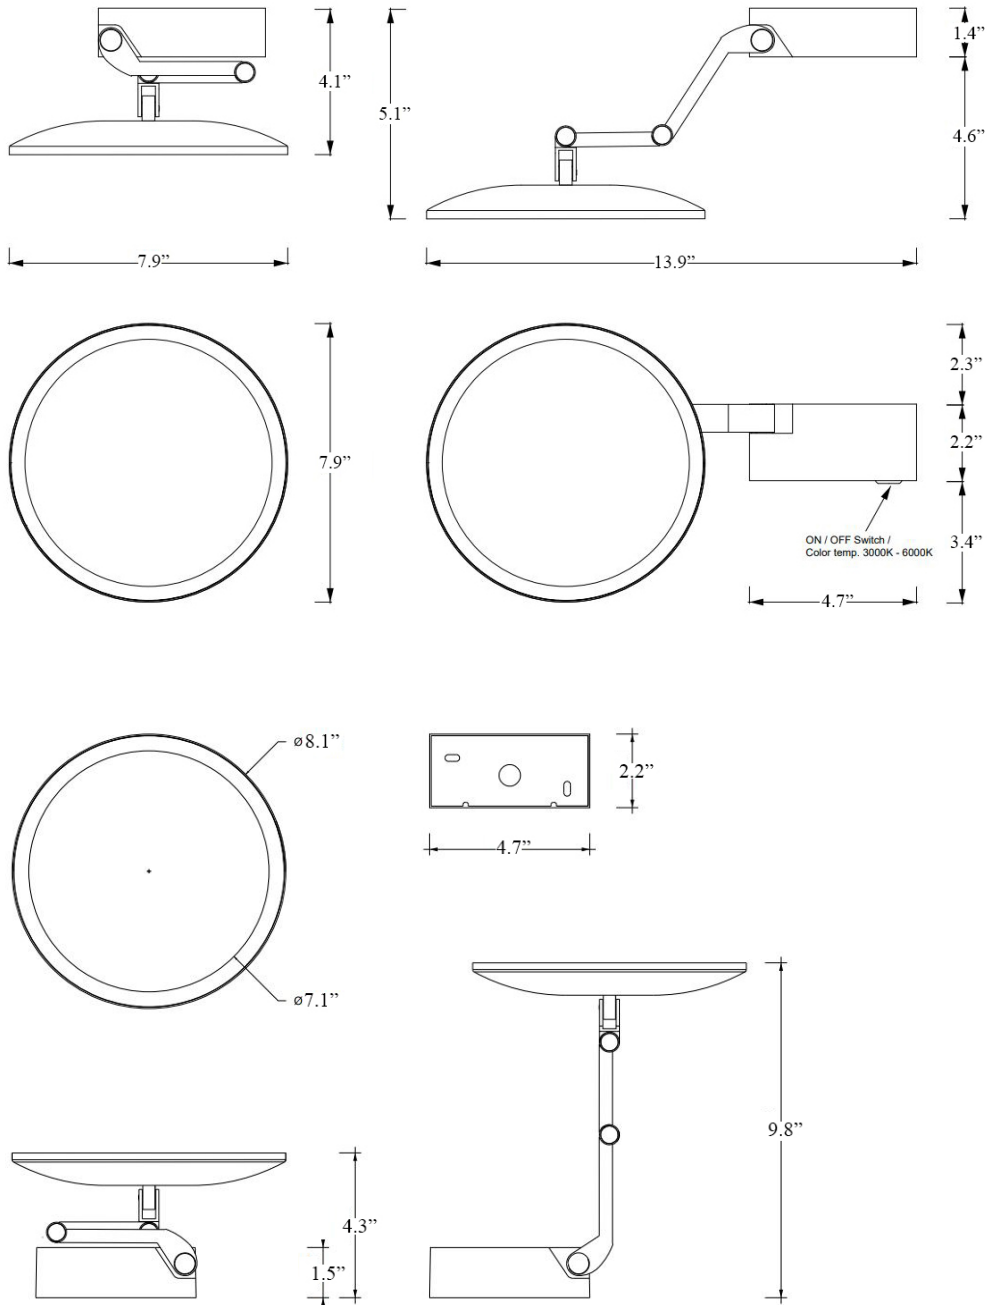

Features

- Magnifying Makeup Mirror
- Hard Wired (Direct Power Supply)
- Magnification 5X - Free of Distortion
- Available in 2 Finishes: Polished Chrome and Matte Black
- Solid Brass Base
- With LED Light - Wattage: 12W
- Rated Life of LED Lights: 30,000 Hours
- Continuously Adjustable Light Rate: Cool to Warm 3000K-5000K
- CRI: 95

Collection |
Spiegel

Model |
WS 94

Dimensions Metric

1 inch = 2.54 cm

1 inch = 25.4 mm

WS[®]
BATH
COLLECTIONS

1051 Lea Drive - Collegeville, PA 19426
Tel. 215 513 9400 - Fax 610 831 0215

www.ws bathcollections.com - info@ws bathcollections.com

* WS Bath Collections reserves the right to revise dimensions or information on this sheet without notice

<p>Collections Spiegel</p>	<p>Model WS 94</p>	<p>Dimensions Metric 1 inch = 2.54 cm 1 inch = 25.4 mm</p>	<p>WS[®] BATH COLLECTIONS 1051 Lea Drive - Collegeville, PA 19426 Tel. 215 513 9400 - Fax 610 831 0215 www.ws bathcollections.com - info@ws bathcollections.com</p>
---	---------------------------------	--	--