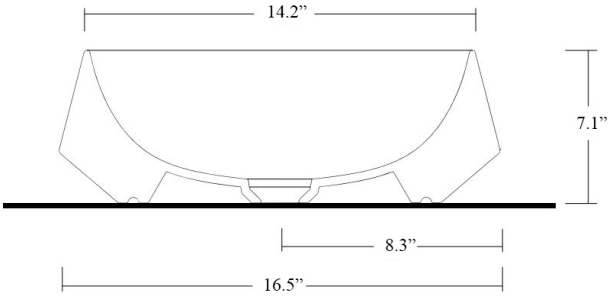

Collection |
Mood

Model |
Mood TA 42R

Dimensions Metric

1 inch = 2.54 cm

1 inch = 25.4 mm

WS[®]
BATH
COLLECTIONS

1051 Lea Drive - Collegeville, PA 19426
Tel. 215 513 9400 - Fax 610 831 0215

www.ws bathcollections.com - info@ws bathcollections.com

Mood TA 42R

Weight: 18.1 lbs.

* WS Bath Collections reserves the right to revise dimensions or information on this sheet without notice

<p>Collection Mood</p>	<p>Model Mood TA 42R</p>	<p>Dimensions Metric <i>1 inch = 2.54 cm</i> <i>1 inch = 25.4 mm</i></p>	<p> 1051 Lea Drive - Collegeville, PA 19426 Tel. 215 513 9400 - Fax 610 831 0215 www.ws bathcollections.com - info@ws bathcollections.com</p>
-------------------------------------	---------------------------------------	--	---

Bolts

Silicone (optional)

Collection
Mood

Model |
Mood TA 42R

Dimensions Metric
1 inch = 2.54 cm
1 inch = 25.4 mm

WS[®]
BATH
COLLECTIONS

1051 Lea Drive - Collegeville, PA 19426
Tel. 215 513 9400 - Fax 610 831 0215
www.ws bathcollections.com - info@ws bathcollections.com