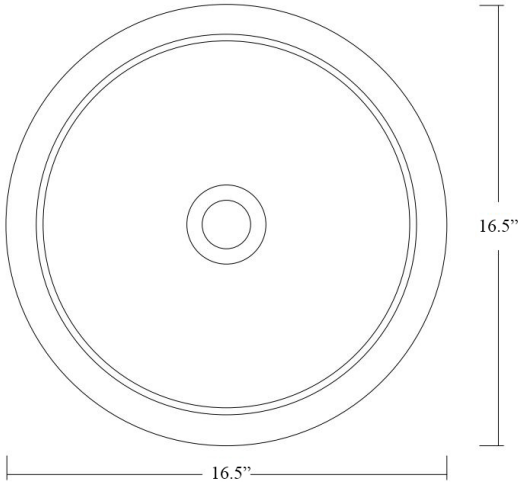

Collection |
Mood

Model |
Mood TA 42R

Dimensions Metric

1 inch = 2.54 cm

1 inch = 25.4 mm

WS[®]
BATH
COLLECTIONS

1051 Lea Drive - Collegeville, PA 19426
Tel. 215 513 9400 - Fax 610 831 0215

www.ws bathcollections.com - info@ws bathcollections.com

Mood TA 42R

Weight: 18.1 lbs.

* WS Bath Collections reserves the right to revise dimensions or information on this sheet without notice

<p>Collection Mood</p>	<p>Model Mood TA 42R</p>	<p>Dimensions Metric <i>1 inch = 2.54 cm</i> <i>1 inch = 25.4 mm</i></p>	<p> 1051 Lea Drive - Collegeville, PA 19426 Tel. 215 513 9400 - Fax 610 831 0215 www.ws bathcollections.com - info@ws bathcollections.com</p>
-------------------------------------	---------------------------------------	--	---

Bolts

Silicone (optional)

Collection
Mood

Model |
Mood TA 42R

Dimensions Metric
1 inch = 2.54 cm
1 inch = 25.4 mm

WS[®]
BATH
COLLECTIONS

1051 Lea Drive - Collegeville, PA 19426
Tel. 215 513 9400 - Fax 610 831 0215
www.ws bathcollections.com - info@ws bathcollections.com