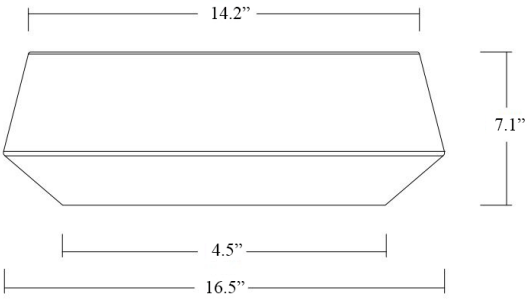

Collection |
Mood

Model |
Mood TA 42R

Dimensions Metric

1 inch = 2.54 cm

1 inch = 25.4 mm

WS[®]
BATH
COLLECTIONS

1051 Lea Drive - Collegeville, PA 19426
Tel. 215 513 9400 - Fax 610 831 0215

www.ws bathcollections.com - info@ws bathcollections.com

Mood TA 42R

Weight: 18.1 lbs.

* WS Bath Collections reserves the right to revise dimensions or information on this sheet without notice

<p>Collection Mood</p>	<p>Model Mood TA 42R</p>	<p>Dimensions Metric <i>1 inch = 2.54 cm</i> <i>1 inch = 25.4 mm</i></p>	<p> 1051 Lea Drive - Collegeville, PA 19426 Tel. 215 513 9400 - Fax 610 831 0215 www.ws bathcollections.com - info@ws bathcollections.com</p>
-------------------------------------	---------------------------------------	--	---

Bolts

Silicone (optional)

Collection
Mood

Model |
Mood TA 42R

Dimensions Metric
1 inch = 2.54 cm
1 inch = 25.4 mm

WS[®]
BATH
COLLECTIONS

1051 Lea Drive - Collegeville, PA 19426
Tel. 215 513 9400 - Fax 610 831 0215
www.ws bathcollections.com - info@ws bathcollections.com