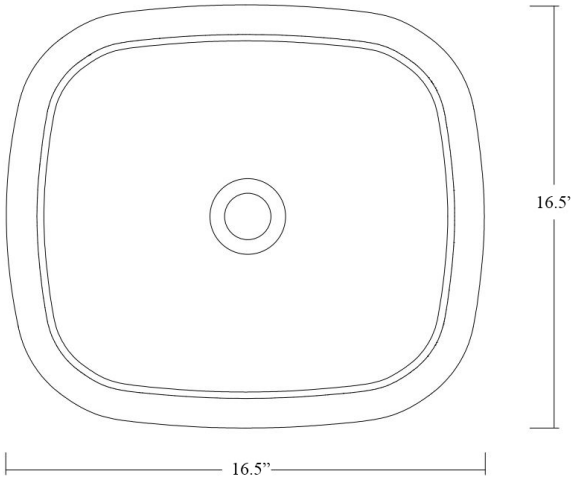

Related Items:

- WSBC 00076 | Push Waste Drain
- WSBC 53922 | Decorative Trap

Finishes:

-  Glossy White
-  Matte Black

SKU# | Options:

- Mood TA 42.42 WG | Glossy White
- Mood TA 42.42 BM | Matte Black

* WS Bath Collections reserves the right to revise dimensions or information on this sheet without notice

Collection Mood	Model Mood TA 42.42	Dimensions Metric <i>1 inch = 2.54 cm</i> <i>1 inch = 25.4 mm</i>	 1051 Lea Drive - Collegeville, PA 19426 Tel. 215 513 9400 - Fax 610 831 0215 www.ws bathcollections.com - info@ws bathcollections.com
-----------------------------	---------------------------------	--	---

Mood TA 42.42

Weight: 18.1 lbs.

* WS Bath Collections reserves the right to revise dimensions or information on this sheet without notice

<p>Collection Mood</p>	<p>Model Mood TA 42.42</p>	<p>Dimensions Metric <i>1 inch = 2.54 cm</i> <i>1 inch = 25.4 mm</i></p>	 <p>1051 Lea Drive - Collegeville, PA 19426 Tel. 215 513 9400 - Fax 610 831 0215 www.ws bathcollections.com - info@ws bathcollections.com</p>
-------------------------------------	---	--	---