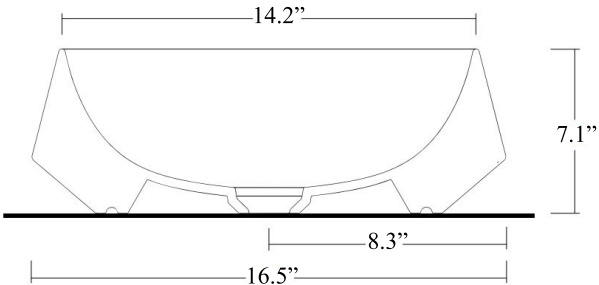

Related Items:

- WSBC 00076 | Push Waste Drain
- WSBC 53922 | Decorative Trap

Finishes:

-  Glossy White
-  Matte Black

SKU# | Options:

- Mood TA 42.42 WG | Glossy White
- Mood TA 42.42 BM | Matte Black

* WS Bath Collections reserves the right to revise dimensions or information on this sheet without notice

Collection Mood	Model Mood TA 42.42	Dimensions Metric <i>1 inch = 2.54 cm</i> <i>1 inch = 25.4 mm</i>	 1051 Lea Drive - Collegeville, PA 19426 Tel. 215 513 9400 - Fax 610 831 0215 www.ws bathcollections.com - info@ws bathcollections.com
-----------------------------	---------------------------------	--	---

Mood TA 42.42

Weight: 18.1 lbs.

* WS Bath Collections reserves the right to revise dimensions or information on this sheet without notice

<p>Collection Mood</p>	<p>Model Mood TA 42.42</p>	<p>Dimensions Metric <i>1 inch = 2.54 cm</i> <i>1 inch = 25.4 mm</i></p>	 <p>1051 Lea Drive - Collegeville, PA 19426 Tel. 215 513 9400 - Fax 610 831 0215 www.ws bathcollections.com - info@ws bathcollections.com</p>
-------------------------------------	---	--	---

Bolts

Silicone (optional)

Collection
Mood

Model |
Mood TA 42.42

Dimensions Metric

1 inch = 2.54 cm
1 inch = 25.4 mm

WS®
BATH
COLLECTIONS

1051 Lea Drive - Collegeville, PA 19426
Tel. 215 513 9400 - Fax 610 831 0215