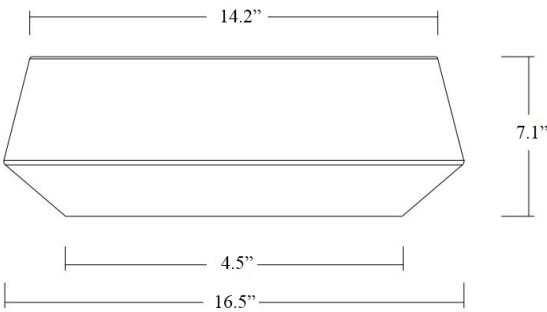

Related Items:

- WSBC 00076 | Push Waste Drain
- WSBC 53922 | Decorative Trap

Finishes:

-  Glossy White
-  Matte Black

SKU# | Options:

- Mood TA 42.42 WG | Glossy White
- Mood TA 42.42 BM | Matte Black

* WS Bath Collections reserves the right to revise dimensions or information on this sheet without notice

Collection Mood	Model Mood TA 42.42	Dimensions Metric <i>1 inch = 2.54 cm</i> <i>1 inch = 25.4 mm</i>	 1051 Lea Drive - Collegeville, PA 19426 Tel. 215 513 9400 - Fax 610 831 0215 www.ws bathcollections.com - info@ws bathcollections.com
-----------------------------	---------------------------------	--	---

Mood TA 42.42

Weight: 18.1 lbs.

* WS Bath Collections reserves the right to revise dimensions or information on this sheet without notice

<p>Collection Mood</p>	<p>Model Mood TA 42.42</p>	<p>Dimensions Metric <i>1 inch = 2.54 cm</i> <i>1 inch = 25.4 mm</i></p>	 <p>1051 Lea Drive - Collegeville, PA 19426 Tel. 215 513 9400 - Fax 610 831 0215 www.ws bathcollections.com - info@ws bathcollections.com</p>
-------------------------------------	---	--	---