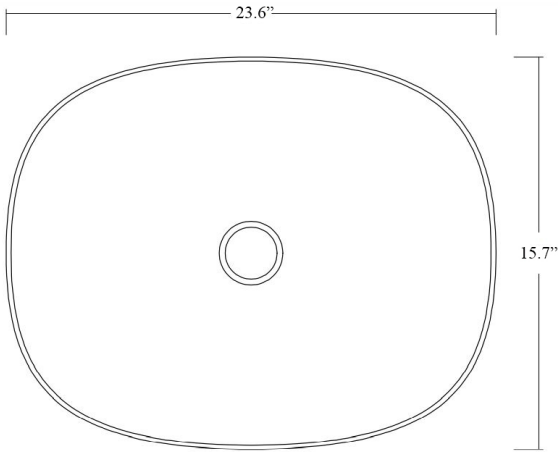

### SKU# | Options:

- Mood JU 60.40 WG | Glossy White
- Mood JU 60.40 BM | Matte Black

\* WS Bath Collections reserves the right to revise dimensions or information on this sheet without notice

<b>Collection  </b> Mood	<b>Model  </b> Mood JU 60.40	Dimensions Metric <i>1 inch = 2.54 cm</i> <i>1 inch = 25.4 mm</i>	 1051 Lea Drive - Collegeville, PA 19426 Tel. 215 513 9400 - Fax 610 831 0215 <a href="http://www.ws bathcollections.com">www.ws bathcollections.com</a> - <a href="mailto:info@ws bathcollections.com">info@ws bathcollections.com</a>
-----------------------------	---------------------------------	---	---

Mood JU 60.40

Weight: 28.9 lbs.

\* WS Bath Collections reserves the right to revise dimensions or information on this sheet without notice

<p><b>Collection  </b> Mood</p>	<p><b>Model  </b> Mood JU 60</p>	<p>Dimensions Metric 1 inch = 2.54 cm 1 inch = 25.4 mm</p>	 <p>1051 Lea Drive - Collegeville, PA 19426 Tel. 215 513 9400 - Fax 610 831 0215 <a href="http://www.ws bathcollections.com">www.ws bathcollections.com</a> - <a href="mailto:info@ws bathcollections.com">info@ws bathcollections.com</a></p>
-------------------------------------	--------------------------------------	--	---

### Vessel/ countertop installation

Bolts

Silicone (optional)

Collection  
Mood

Model |  
Mood JU 60.40

Dimensions Metric  
*1 inch = 2.54 cm*  
*1 inch = 25.4 mm*

**WS**<sup>®</sup>  
**BATH**  
**COLLECTIONS**