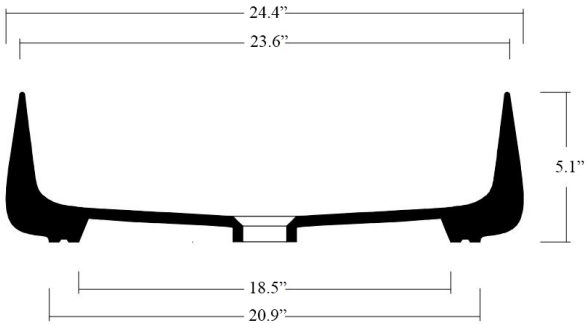

### SKU# | Options:

- Mood JU 60.40 WG | Glossy White
- Mood JU 60.40 BM | Matte Black

\* WS Bath Collections reserves the right to revise dimensions or information on this sheet without notice

<b>Collection  </b> Mood	<b>Model  </b> Mood JU 60.40	Dimensions Metric <i>1 inch = 2.54 cm</i> <i>1 inch = 25.4 mm</i>	 1051 Lea Drive - Collegeville, PA 19426 Tel. 215 513 9400 - Fax 610 831 0215 <a href="http://www.ws bathcollections.com">www.ws bathcollections.com</a> - <a href="mailto:info@ws bathcollections.com">info@ws bathcollections.com</a>
-----------------------------	---------------------------------	---	---

Mood JU 60.40

Weight: 28.9 lbs.

\* WS Bath Collections reserves the right to revise dimensions or information on this sheet without notice

<p><b>Collection  </b> Mood</p>	<p><b>Model  </b> Mood JU 60</p>	<p>Dimensions Metric 1 inch = 2.54 cm 1 inch = 25.4 mm</p>	 <p>1051 Lea Drive - Collegeville, PA 19426 Tel. 215 513 9400 - Fax 610 831 0215 <a href="http://www.ws bathcollections.com">www.ws bathcollections.com</a> - <a href="mailto:info@ws bathcollections.com">info@ws bathcollections.com</a></p>
-------------------------------------	--------------------------------------	--	---