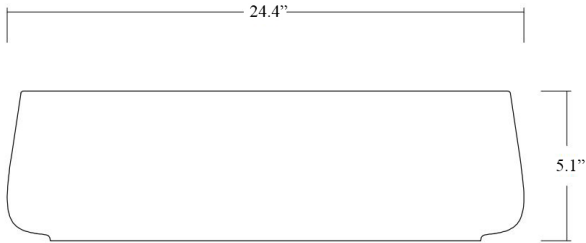

### SKU# | Options:

- Mood JU 60.40 WG | Glossy White
- Mood JU 60.40 BM | Matte Black

\* WS Bath Collections reserves the right to revise dimensions or information on this sheet without notice

<b>Collection  </b> Mood	<b>Model  </b> Mood JU 60.40	Dimensions Metric <i>1 inch = 2.54 cm</i> <i>1 inch = 25.4 mm</i>	 1051 Lea Drive - Collegeville, PA 19426 Tel. 215 513 9400 - Fax 610 831 0215 <a href="http://www.ws bathcollections.com">www.ws bathcollections.com</a> - <a href="mailto:info@ws bathcollections.com">info@ws bathcollections.com</a>
-----------------------------	---------------------------------	---	---

Mood JU 60.40

Weight: 28.9 lbs.

\* WS Bath Collections reserves the right to revise dimensions or information on this sheet without notice

<p><b>Collection  </b> Mood</p>	<p><b>Model  </b> Mood JU 60</p>	<p>Dimensions Metric 1 inch = 2.54 cm 1 inch = 25.4 mm</p>	 <p>1051 Lea Drive - Collegeville, PA 19426 Tel. 215 513 9400 - Fax 610 831 0215 <a href="http://www.ws bathcollections.com">www.ws bathcollections.com</a> - <a href="mailto:info@ws bathcollections.com">info@ws bathcollections.com</a></p>
-------------------------------------	--------------------------------------	--	---