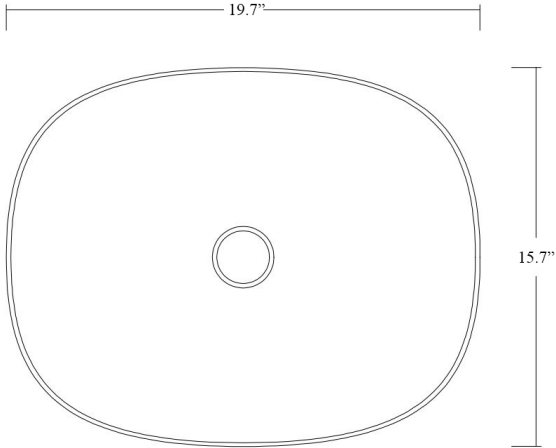

Collection |
Mood

Model |
Mood JU 50.40

Dimensions Metric

1 inch = 2.54 cm

1 inch = 25.4 mm

WS®
BATH
COLLECTIONS

1051 Lea Drive - Collegeville, PA 19426
Tel. 215 513 9400 - Fax 610 831 0215

www.ws bathcollections.com - info@ws bathcollections.com

Mood JU 50.40

Weight: 23.1 lbs.

* WS Bath Collections reserves the right to revise dimensions or information on this sheet without notice

Collection Mood	Model Mood JU 50.40	Dimensions Metric <i>1 inch = 2.54 cm</i> <i>1 inch = 25.4 mm</i>	 1051 Lea Drive - Collegeville, PA 19426 Tel. 215 513 9400 - Fax 610 831 0215 www.ws bathcollections.com - info@ws bathcollections.com
-----------------------------	---------------------------------	---	---

Bolts

Silicone (optional)

Collection
Mood

Model |
Mood JU 50.40

Dimensions Metric
1 inch = 2.54 cm
1 inch = 25.4 mm

WS[®]
BATH
COLLECTIONS

1051 Lea Drive - Collegeville, PA 19426
Tel. 215 513 9400 - Fax 610 831 0215
www.ws bathcollections.com - info@ws bathcollections.com