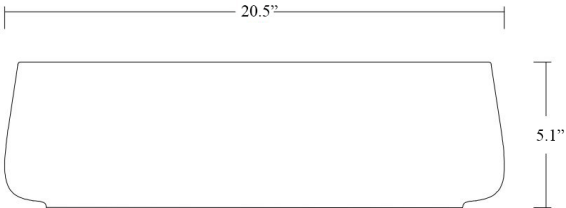

Collection |
Mood

Model |
Mood JU 50.40

Dimensions Metric

1 inch = 2.54 cm

1 inch = 25.4 mm

WS®
BATH
COLLECTIONS

1051 Lea Drive - Collegeville, PA 19426
Tel. 215 513 9400 - Fax 610 831 0215

www.ws bathcollections.com - info@ws bathcollections.com

Mood JU 50.40

Weight: 23.1 lbs.

* WS Bath Collections reserves the right to revise dimensions or information on this sheet without notice

Collection Mood	Model Mood JU 50.40	Dimensions Metric <i>1 inch = 2.54 cm</i> <i>1 inch = 25.4 mm</i>	 1051 Lea Drive - Collegeville, PA 19426 Tel. 215 513 9400 - Fax 610 831 0215 www.ws bathcollections.com - info@ws bathcollections.com
-----------------------------	---------------------------------	---	---

Bolts

Silicone (optional)

Collection
Mood

Model |
Mood JU 50.40

Dimensions Metric
1 inch = 2.54 cm
1 inch = 25.4 mm

WS[®]
BATH
COLLECTIONS

1051 Lea Drive - Collegeville, PA 19426
Tel. 215 513 9400 - Fax 610 831 0215
www.ws bathcollections.com - info@ws bathcollections.com