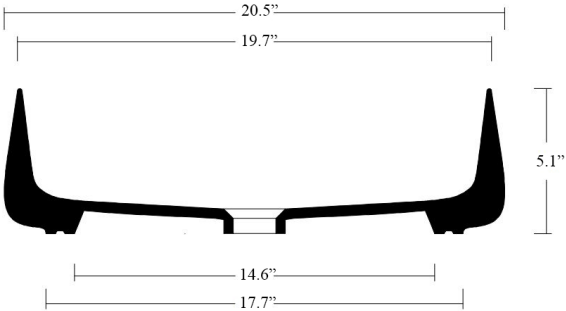

Collection |
Mood

Model |
Mood JU 50.40

Dimensions Metric

1 inch = 2.54 cm

1 inch = 25.4 mm

WS®
BATH
COLLECTIONS

1051 Lea Drive - Collegeville, PA 19426
Tel. 215 513 9400 - Fax 610 831 0215

www.ws bathcollections.com - info@ws bathcollections.com

Mood JU 50.40

Weight: 23.1 lbs.

* WS Bath Collections reserves the right to revise dimensions or information on this sheet without notice

Collection Mood	Model Mood JU 50.40	Dimensions Metric <i>1 inch = 2.54 cm</i> <i>1 inch = 25.4 mm</i>	 1051 Lea Drive - Collegeville, PA 19426 Tel. 215 513 9400 - Fax 610 831 0215 www.ws bathcollections.com - info@ws bathcollections.com
-----------------------------	---------------------------------	---	---

Bolts

Silicone (optional)

Collection
Mood

Model |
Mood JU 50.40

Dimensions Metric
1 inch = 2.54 cm
1 inch = 25.4 mm

WS[®]
BATH
COLLECTIONS

1051 Lea Drive - Collegeville, PA 19426
Tel. 215 513 9400 - Fax 610 831 0215
www.ws bathcollections.com - info@ws bathcollections.com