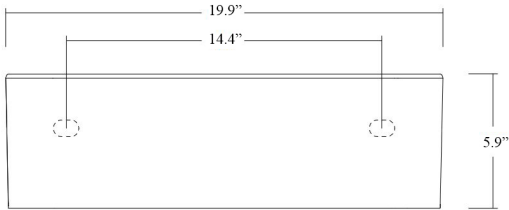

Related Items:

- WSBC 53991 | Push Waste Drain
- WSBC 53922 | Decorative Trap

Finishes:

 Glossy White

SKU# | Options:

- Mood GE 50R WG | Glossy White

* WS Bath Collections reserves the right to revise dimensions or information on this sheet without notice

Collection Mood	Model Mood GE 50R	Dimensions Metric <i>1 inch = 2.54 cm</i> <i>1 inch = 25.4 mm</i>	 1051 Lea Drive - Collegeville, PA 19426 Tel. 215 513 9400 - Fax 610 831 0215 www.ws bathcollections.com - info@ws bathcollections.com
-----------------------------	-------------------------------	---	---

Mood GE 50R

Weight: 20.3 lbs.

* WS Bath Collections reserves the right to revise dimensions or information on this sheet without notice

<p>Collection Mood</p>	<p>Model Mood GE 50R</p>	<p>Dimensions Metric <i>1 inch = 2.54 cm</i> <i>1 inch = 25.4 mm</i></p>	 <p>1051 Lea Drive - Collegeville, PA 19426 Tel. 215 513 9400 - Fax 610 831 0215 www.ws bathcollections.com - info@ws bathcollections.com</p>
-------------------------------------	---------------------------------------	--	---

Silicone (optional)

Collection
Mood

Model |
Mood GE 50R

Dimensions Metric

1 inch = 2.54 cm
1 inch = 25.4 mm

WS[®]
BATH
COLLECTIONS

1051 Lea Drive - Collegeville, PA 19426
Tel. 215 513 9400 - Fax 610 831 0215