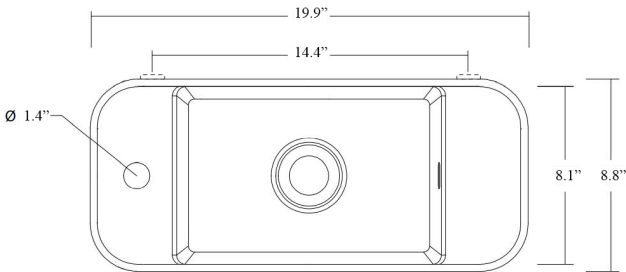

Related Items:

- WSBC 53991 | Push Waste Drain
- WSBC 53922 | Decorative Trap

Finishes:

 Glossy White

SKU# | Options:

- Mood GE 50R WG | Glossy White

* WS Bath Collections reserves the right to revise dimensions or information on this sheet without notice

Collection Mood	Model Mood GE 50R	Dimensions Metric <i>1 inch = 2.54 cm</i> <i>1 inch = 25.4 mm</i>	 1051 Lea Drive - Collegeville, PA 19426 Tel. 215 513 9400 - Fax 610 831 0215 www.ws bathcollections.com - info@ws bathcollections.com
-----------------------------	-------------------------------	---	---

Mood GE 50R

Weight: 20.3 lbs.

* WS Bath Collections reserves the right to revise dimensions or information on this sheet without notice

<p>Collection Mood</p>	<p>Model Mood GE 50R</p>	<p>Dimensions Metric <i>1 inch = 2.54 cm</i> <i>1 inch = 25.4 mm</i></p>	 <p>1051 Lea Drive - Collegeville, PA 19426 Tel. 215 513 9400 - Fax 610 831 0215 www.ws bathcollections.com - info@ws bathcollections.com</p>
-------------------------------------	---------------------------------------	--	---

Silicone (optional)

Collection
Mood

Model |
Mood GE 50R

Dimensions Metric

1 inch = 2.54 cm
1 inch = 25.4 mm

WS[®]
BATH
COLLECTIONS

1051 Lea Drive - Collegeville, PA 19426
Tel. 215 513 9400 - Fax 610 831 0215