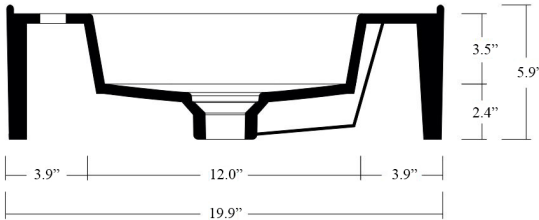

Related Items:

- WSBC 53991 | Push Waste Drain
- WSBC 53922 | Decorative Trap

Finishes:

 Glossy White

SKU# | Options:

- Mood GE 50R WG | Glossy White

* WS Bath Collections reserves the right to revise dimensions or information on this sheet without notice

Collection Mood	Model Mood GE 50R	Dimensions Metric <i>1 inch = 2.54 cm</i> <i>1 inch = 25.4 mm</i>	 1051 Lea Drive - Collegeville, PA 19426 Tel. 215 513 9400 - Fax 610 831 0215 www.ws bathcollections.com - info@ws bathcollections.com
-----------------------------	-------------------------------	---	---

Mood GE 50R

Weight: 20.3 lbs.

* WS Bath Collections reserves the right to revise dimensions or information on this sheet without notice

<p>Collection Mood</p>	<p>Model Mood GE 50R</p>	<p>Dimensions Metric <i>1 inch = 2.54 cm</i> <i>1 inch = 25.4 mm</i></p>	 <p>1051 Lea Drive - Collegeville, PA 19426 Tel. 215 513 9400 - Fax 610 831 0215 www.ws bathcollections.com - info@ws bathcollections.com</p>
-------------------------------------	---------------------------------------	--	---

Silicone (optional)

Collection
Mood

Model |
Mood GE 50R

Dimensions Metric

1 inch = 2.54 cm
1 inch = 25.4 mm

WS[®]
BATH
COLLECTIONS

1051 Lea Drive - Collegeville, PA 19426
Tel. 215 513 9400 - Fax 610 831 0215