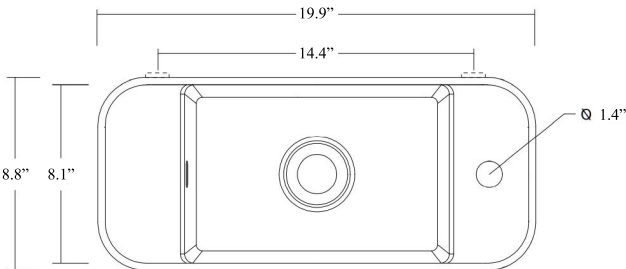

Related Items:

- WSBC 53991 | Push Waste Drain
- WSBC 53922 | Decorative Trap

Finishes:

 Glossy White

SKU# | Options:

- Mood GE 50L WG | Glossy White

* WS Bath Collections reserves the right to revise dimensions or information on this sheet without notice

Collection Mood	Model Mood GE 50L	Dimensions Metric <i>1 inch = 2.54 cm</i> <i>1 inch = 25.4 mm</i>	 1051 Lea Drive - Collegeville, PA 19426 Tel. 215 513 9400 - Fax 610 831 0215 www.ws bathcollections.com - info@ws bathcollections.com
-----------------------------	-------------------------------	---	---

Mood GE 50L

Weight: 20.3 lbs.

* WS Bath Collections reserves the right to revise dimensions or information on this sheet without notice

<p>Collection Mood</p>	<p>Model Mood GE 50L</p>	<p>Dimensions Metric <i>1 inch = 2.54 cm</i> <i>1 inch = 25.4 mm</i></p>	 <p>1051 Lea Drive - Collegeville, PA 19426 Tel. 215 513 9400 - Fax 610 831 0215 www.ws bathcollections.com - info@ws bathcollections.com</p>
-------------------------------------	---------------------------------------	--	---

Silicone (optional)

Collection
Mood

Model |
Mood GE 50L

Dimensions Metric
1 inch = 2.54 cm
1 inch = 25.4 mm

1051 Lea Drive - Collegeville, PA 19426
Tel. 215 513 9400 - Fax 610 831 0215
www.ws bathcollections.com - info@ws bathcollections.com