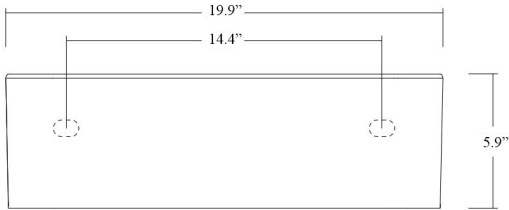

Related Items:

- WSBC 53991 | Push Waste Drain
- WSBC 53922 | Decorative Trap

Finishes:

 Glossy White

SKU# | Options:

- Mood GE 50L WG | Glossy White

* WS Bath Collections reserves the right to revise dimensions or information on this sheet without notice

Collection Mood	Model Mood GE 50L	Dimensions Metric <i>1 inch = 2.54 cm</i> <i>1 inch = 25.4 mm</i>	 1051 Lea Drive - Collegeville, PA 19426 Tel. 215 513 9400 - Fax 610 831 0215 www.ws bathcollections.com - info@ws bathcollections.com
-----------------------------	-------------------------------	---	---

Mood GE 50L

Weight: 20.3 lbs.

* WS Bath Collections reserves the right to revise dimensions or information on this sheet without notice

<p>Collection Mood</p>	<p>Model Mood GE 50L</p>	<p>Dimensions Metric <i>1 inch = 2.54 cm</i> <i>1 inch = 25.4 mm</i></p>	 <p>1051 Lea Drive - Collegeville, PA 19426 Tel. 215 513 9400 - Fax 610 831 0215 www.ws bathcollections.com - info@ws bathcollections.com</p>
-------------------------------------	---------------------------------------	--	---

Silicone (optional)

Collection
Mood

Model |
Mood GE 50L

Dimensions Metric
1 inch = 2.54 cm
1 inch = 25.4 mm

1051 Lea Drive - Collegeville, PA 19426
Tel. 215 513 9400 - Fax 610 831 0215
www.ws bathcollections.com - info@ws bathcollections.com