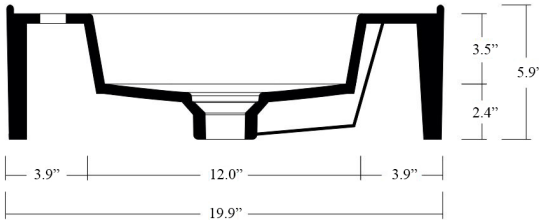

Related Items:

- WSBC 53991 | Push Waste Drain
- WSBC 53922 | Decorative Trap

Finishes:

 Glossy White

SKU# | Options:

- Mood GE 50L WG | Glossy White

* WS Bath Collections reserves the right to revise dimensions or information on this sheet without notice

Collection Mood	Model Mood GE 50L	Dimensions Metric <i>1 inch = 2.54 cm</i> <i>1 inch = 25.4 mm</i>	 1051 Lea Drive - Collegeville, PA 19426 Tel. 215 513 9400 - Fax 610 831 0215 www.ws bathcollections.com - info@ws bathcollections.com
-----------------------------	-------------------------------	---	---

Mood GE 50L

Weight: 20.3 lbs.

* WS Bath Collections reserves the right to revise dimensions or information on this sheet without notice

<p>Collection Mood</p>	<p>Model Mood GE 50L</p>	<p>Dimensions Metric <i>1 inch = 2.54 cm</i> <i>1 inch = 25.4 mm</i></p>	 <p>1051 Lea Drive - Collegeville, PA 19426 Tel. 215 513 9400 - Fax 610 831 0215 www.ws bathcollections.com - info@ws bathcollections.com</p>
-------------------------------------	---------------------------------------	--	---

Silicone (optional)

Collection
Mood

Model |
Mood GE 50L

Dimensions Metric
1 inch = 2.54 cm
1 inch = 25.4 mm

1051 Lea Drive - Collegeville, PA 19426
Tel. 215 513 9400 - Fax 610 831 0215
www.ws bathcollections.com - info@ws bathcollections.com