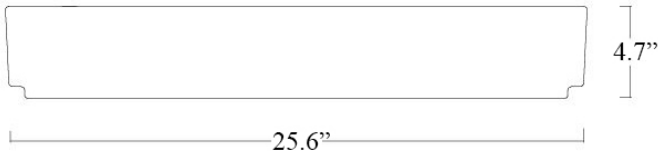

Collections Mood	Model Mood BL 65.40	Dimensions Metric <i>1 inch = 2.54 cm</i> <i>1 inch = 25.4 mm</i>	 1051 Lea Drive - Collegeville, PA 19426 Tel. 215 513 9400 - Fax 610 831 0215 www.ws bathcollections.com - info@ws bathcollections.com
------------------------------	---------------------------------	---	---

Mood BL 65.40

Weight: 26.7 lbs.

* WS Bath Collections reserves the right to revise dimensions or information on this sheet without notice

Collections |
Mood

Model |
Mood BL 65.40

Dimensions Metric
1 inch = 2.54 cm
1 inch = 25.4 mm

Silicone (optional)

Collection
Mood

Model |
Mood BL 65.40

Dimensions Metric

1 inch = 2.54 cm
1 inch = 25.4 mm

WS[®]
BATH
COLLECTIONS

1051 Lea Drive - Collegeville, PA 19426
Tel. 215 513 9400 - Fax 610 831 0215