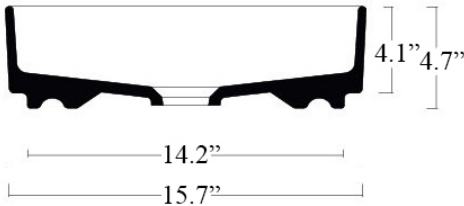

Related Items:

- WSBC 00076 | Push Waste Drain
- WSBC 53922 | Decorative Trap

Finishes:

-  Glossy White
-  Matte Black

SKU# | Options:

- Mood BL 65.40 WG | Glossy White
- Mood BL 65.40 BM | Matte Black

* WS Bath Collections reserves the right to revise dimensions or information on this sheet without notice

Collections Mood	Model Mood BL 65.40	Dimensions Metric <i>1 inch = 2.54 cm</i> <i>1 inch = 25.4 mm</i>	 1051 Lea Drive - Collegeville, PA 19426 Tel. 215 513 9400 - Fax 610 831 0215 www.ws bathcollections.com - info@ws bathcollections.com
------------------------------	---------------------------------	---	---

Mood BL 65.40

Weight: 26.7 lbs.

* WS Bath Collections reserves the right to revise dimensions or information on this sheet without notice

Collections |
Mood

Model |
Mood BL 65.40

Dimensions Metric
1 inch = 2.54 cm
1 inch = 25.4 mm