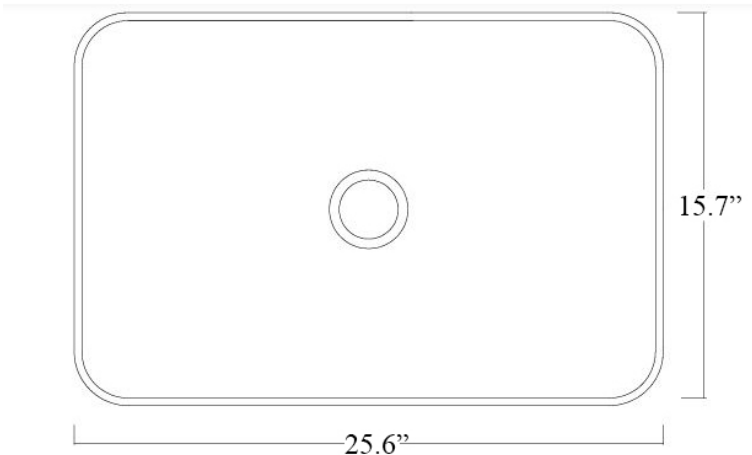

Related Items:

- WSBC 00076 | Push Waste Drain
- WSBC 53922 | Decorative Trap

Finishes:

-  Glossy White
-  Matte Black

SKU# | Options:

- Mood BL 65.40 WG | Glossy White
- Mood BL 65.40 BM | Matte Black

* WS Bath Collections reserves the right to revise dimensions or information on this sheet without notice

Collections Mood	Model Mood BL 65.40	Dimensions Metric <i>1 inch = 2.54 cm</i> <i>1 inch = 25.4 mm</i>	 1051 Lea Drive - Collegeville, PA 19426 Tel. 215 513 9400 - Fax 610 831 0215 www.ws bathcollections.com - info@ws bathcollections.com
------------------------------	---------------------------------	---	---

Mood BL 65.40

Weight: 26.7 lbs.

* WS Bath Collections reserves the right to revise dimensions or information on this sheet without notice

Collections |
Mood

Model |
Mood BL 65.40

Dimensions Metric
1 inch = 2.54 cm
1 inch = 25.4 mm