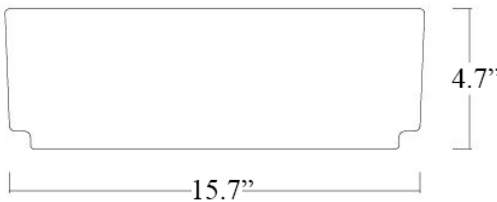

<p>Collections   Mood</p>	<p>Model   Mood BL 40.40</p>	<p>Dimensions Metric  <i>1 inch = 2.54 cm</i>  <i>1 inch = 25.4 mm</i></p>	 <p>1051 Lea Drive - Collegeville, PA 19426          Tel. 215 513 9400 - Fax 610 831 0215  <a href="http://www.ws bathcollections.com">www.ws bathcollections.com</a> - <a href="mailto:info@ws bathcollections.com">info@ws bathcollections.com</a></p>
---------------------------	------------------------------	--	---

Mood BL 40.40

Weight: 17.6 lbs.

\* WS Bath Collections reserves the right to revise dimensions or information on this sheet without notice

<p><b>Collections  </b> Mood</p>	<p><b>Model  </b> Mood BL 40.40</p>	<p>Dimensions Metric <i>1 inch = 2.54 cm</i> <i>1 inch = 25.4 mm</i></p>	<p> 1051 Lea Drive - Collegeville, PA 19426 Tel. 215 513 9400 - Fax 610 831 0215 <a href="http://www.ws bathcollections.com">www.ws bathcollections.com</a> - <a href="mailto:info@ws bathcollections.com">info@ws bathcollections.com</a></p>
--------------------------------------	---	--	---

### Vessel/ countertop installation

Bolts

Silicone (optional)

Collection  
Mood

Model |  
Mood BL 40.40

Dimensions Metric  
*1 inch = 2.54 cm*  
*1 inch = 25.4 mm*

**WS**®  
**BATH**  
**COLLECTIONS**

1051 Lea Drive - Collegeville, PA 19426  
Tel. 215 513 9400 - Fax 610 831 0215  
[www.ws bathcollections.com](http://www.ws bathcollections.com) - [info@ws bathcollections.com](mailto:info@ws bathcollections.com)