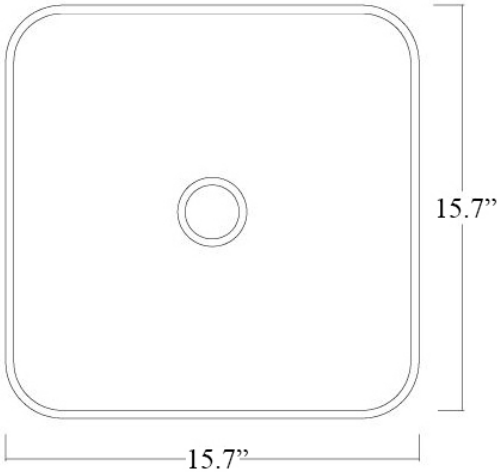

Related Items:

- WSBC 00076 | Push Waste Drain
- WSBC 53922 | Decorative Trap

Finishes:

-  Glossy White
-  Matte Black

SKU# | Options:

- Mood BL 40.40 WG | Glossy White
- Mood BL 40.40 BM | Matte Black

\* WS Bath Collections reserves the right to revise dimensions or information on this sheet without notice

<p>Collections   Mood</p>	<p>Model   Mood BL 40.40</p>	<p>Dimensions Metric  <i>1 inch = 2.54 cm</i>  <i>1 inch = 25.4 mm</i></p>	 <p>1051 Lea Drive - Collegeville, PA 19426          Tel. 215 513 9400 - Fax 610 831 0215  <a href="http://www.ws bathcollections.com">www.ws bathcollections.com</a> - <a href="mailto:info@ws bathcollections.com">info@ws bathcollections.com</a></p>
---------------------------	------------------------------	--	---

Mood BL 40.40

Weight: 17.6 lbs.

\* WS Bath Collections reserves the right to revise dimensions or information on this sheet without notice

<p><b>Collections  </b> Mood</p>	<p><b>Model  </b> Mood BL 40.40</p>	<p>Dimensions Metric <i>1 inch = 2.54 cm</i> <i>1 inch = 25.4 mm</i></p>	<p> 1051 Lea Drive - Collegeville, PA 19426 Tel. 215 513 9400 - Fax 610 831 0215 <a href="http://www.ws bathcollections.com">www.ws bathcollections.com</a> - <a href="mailto:info@ws bathcollections.com">info@ws bathcollections.com</a></p>
--------------------------------------	---	--	---

### Vessel/ countertop installation

Bolts

Silicone (optional)

Collection  
Mood

Model |  
Mood BL 40.40

Dimensions Metric  
*1 inch = 2.54 cm*  
*1 inch = 25.4 mm*

**WS**®  
**BATH**  
**COLLECTIONS**

1051 Lea Drive - Collegeville, PA 19426  
Tel. 215 513 9400 - Fax 610 831 0215  
[www.ws bathcollections.com](http://www.ws bathcollections.com) - [info@ws bathcollections.com](mailto:info@ws bathcollections.com)