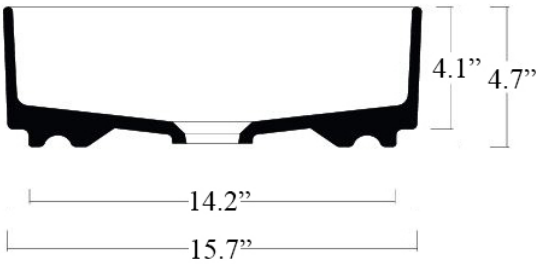

<p>Collections   Mood</p>	<p>Model   Mood BL 40.40</p>	<p>Dimensions Metric  <i>1 inch = 2.54 cm</i>  <i>1 inch = 25.4 mm</i></p>	 <p>1051 Lea Drive - Collegeville, PA 19426          Tel. 215 513 9400 - Fax 610 831 0215  <a href="http://www.ws bathcollections.com">www.ws bathcollections.com</a> - <a href="mailto:info@ws bathcollections.com">info@ws bathcollections.com</a></p>
---------------------------	------------------------------	--	---

Mood BL 40.40

Weight: 17.6 lbs.

\* WS Bath Collections reserves the right to revise dimensions or information on this sheet without notice

<p><b>Collections  </b> Mood</p>	<p><b>Model  </b> Mood BL 40.40</p>	<p>Dimensions Metric <i>1 inch = 2.54 cm</i> <i>1 inch = 25.4 mm</i></p>	<p> 1051 Lea Drive - Collegeville, PA 19426 Tel. 215 513 9400 - Fax 610 831 0215 <a href="http://www.ws bathcollections.com">www.ws bathcollections.com</a> - <a href="mailto:info@ws bathcollections.com">info@ws bathcollections.com</a></p>
--------------------------------------	---	--	---