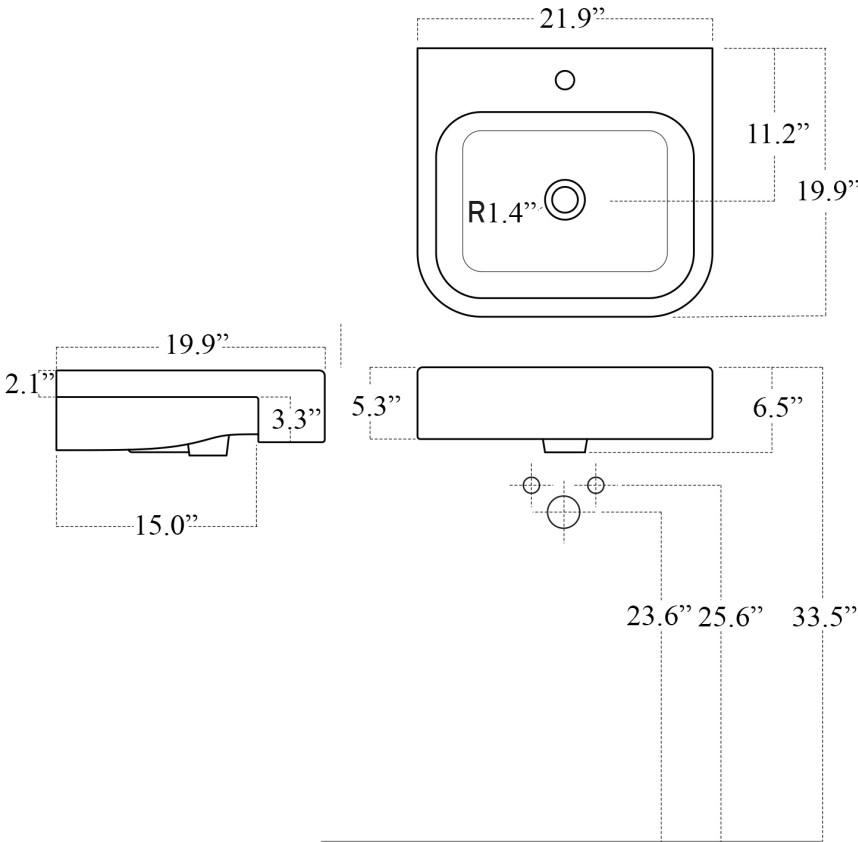

Fly 3057.01 WG

Features

- Bathroom Sink
- Made of Ceramic
- Glossy White Finish
- With Overflow
- Semi-Recessed Installation
- With One Faucet Hole
- Made in Europe

Related Items:

- WSBC 00076 | Push Waste Drain
- WSBC 53922 | Decorative Trap

Finishes:

 Glossy White

SKU# | Options:

- Fly 3057.01 WG | Glossy White

* WS Bath Collections reserves the right to revise dimensions or information on this sheet without notice

<p>Collections Fly</p>	<p>Model Fly 3057.01 WG</p>	<p>Dimensions Metric <i>1 inch = 2.54 cm</i> <i>1 inch = 25.4 mm</i></p>	 <p>1051 Lea Drive - Collegeville, PA 19426 Tel. 215 513 9400 - Fax 610 831 0215 www.ws bathcollections.com - info@ws bathcollections.com</p>
-------------------------------------	--	--	---

* WS Bath Collections reserves the right to revise dimensions or information on this sheet without notice

Collections |
Fly

Model |
Fly 3057.01 WG

Dimensions Metric
1 inch = 2.54 cm
1 inch = 25.4 mm

1051 Lea Drive - Collegeville, PA 19426
Tel. 215 513 9400 - Fax 610 831 0215
www.ws bathcollections.com - info@ws bathcollections.com

Silicone (optional)

Collection
Fly

Model |
Fly 3057.01 WG

Dimensions Metric
1 inch = 2.54 cm
1 inch = 25.4 mm

WS[®]
BATH
COLLECTIONS

1051 Lea Drive - Collegeville, PA 19426
Tel. 215 513 9400 - Fax 610 831 0215
www.ws bathcollections.com - info@ws bathcollections.com