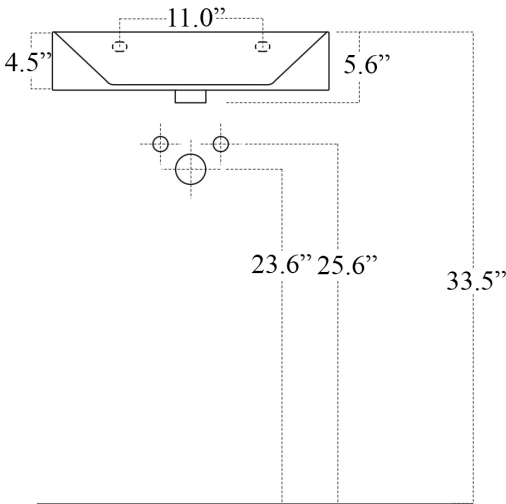

### SKU# | Options:

- Fly 3054.01 WG | Glossy White

\* WS Bath Collections reserves the right to revise dimensions or information on this sheet without notice

<b>Collections</b>   Fly	<b>Model</b>   Fly 3054.01 WG	Dimensions Metric <i>1 inch = 2.54 cm</i> <i>1 inch = 25.4 mm</i>	 1051 Lea Drive - Collegeville, PA 19426 Tel. 215 513 9400 - Fax 610 831 0215 <a href="http://www.ws bathcollections.com">www.ws bathcollections.com</a> - <a href="mailto:info@ws bathcollections.com">info@ws bathcollections.com</a>
-----------------------------	----------------------------------	---	---

\* WS Bath Collections reserves the right to revise dimensions or information on this sheet without notice

**Collections |**  
Fly

**Model |**  
Fly 3054.01 WG

Dimensions Metric  
 1 inch = 2.54 cm  
 1 inch = 25.4 mm

### Vessel/ countertop installation

Bolts

Silicone (optional)

Collection  
Fly

Model |  
Fly 3054.01 WG

Dimensions Metric  
*1 inch = 2.54 cm*  
*1 inch = 25.4 mm*

**WS**<sup>®</sup>  
**BATH**  
**COLLECTIONS**