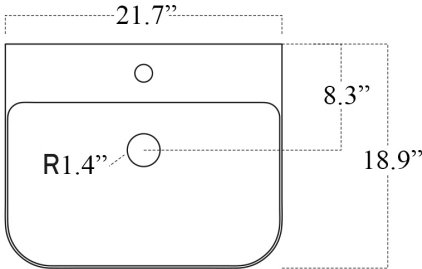

### SKU# | Options:

- Fly 3054.01 WG | Glossy White

\* WS Bath Collections reserves the right to revise dimensions or information on this sheet without notice

<b>Collections</b>   Fly	<b>Model</b>   Fly 3054.01 WG	Dimensions Metric <i>1 inch = 2.54 cm</i> <i>1 inch = 25.4 mm</i>	 1051 Lea Drive - Collegeville, PA 19426 Tel. 215 513 9400 - Fax 610 831 0215 <a href="http://www.ws bathcollections.com">www.ws bathcollections.com</a> - <a href="mailto:info@ws bathcollections.com">info@ws bathcollections.com</a>
-----------------------------	----------------------------------	---	---

\* WS Bath Collections reserves the right to revise dimensions or information on this sheet without notice

**Collections |**  
Fly

**Model |**  
Fly 3054.01 WG

Dimensions Metric  
 1 inch = 2.54 cm  
 1 inch = 25.4 mm

### Vessel/ countertop installation

Bolts

Silicone (optional)

Collection  
Fly

Model |  
Fly 3054.01 WG

Dimensions Metric  
*1 inch = 2.54 cm*  
*1 inch = 25.4 mm*

**WS**<sup>®</sup>  
**BATH**  
**COLLECTIONS**