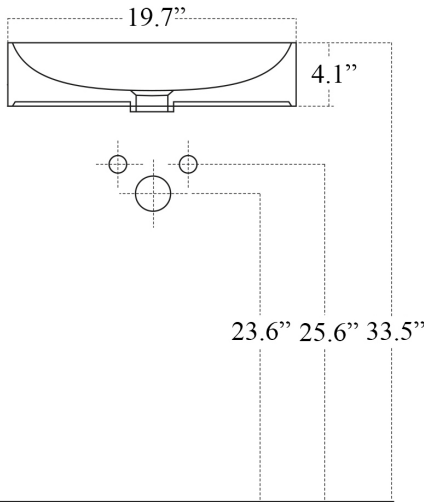

### SKU# | Options:

- Fly 3050 WG | Glossy White

\* WS Bath Collections reserves the right to revise dimensions or information on this sheet without notice

<b>Collections  </b> Fly	<b>Model  </b> Fly 3050 WG	Dimensions Metric <i>1 inch = 2.54 cm</i> <i>1 inch = 25.4 mm</i>	 1051 Lea Drive - Collegeville, PA 19426 Tel. 215 513 9400 - Fax 610 831 0215 <a href="http://www.ws bathcollections.com">www.ws bathcollections.com</a> - <a href="mailto:info@ws bathcollections.com">info@ws bathcollections.com</a>
-----------------------------	-------------------------------	---	---

Fly 3050 WG

\* WS Bath Collections reserves the right to revise dimensions or information on this sheet without notice

**Collections |**  
Fly

**Model |**  
Fly 3050 WG

Dimensions Metric  
*1 inch = 2.54 cm*  
*1 inch = 25.4 mm*

### Vessel/ countertop installation

Bolts

Silicone (optional)

Collection  
Fly

Model |  
Fly 3050

Dimensions Metric  
*1 inch = 2.54 cm*  
*1 inch = 25.4 mm*

1051 Lea Drive - Collegeville, PA 19426  
Tel. 215 513 9400 - Fax 610 831 0215  
[www.ws bathcollections.com](http://www.ws bathcollections.com) - [info@ws bathcollections.com](mailto:info@ws bathcollections.com)