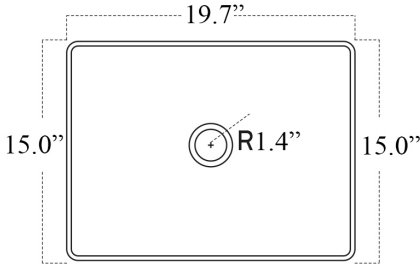

### SKU# | Options:

- Fly 3050 WG | Glossy White

\* WS Bath Collections reserves the right to revise dimensions or information on this sheet without notice

<b>Collections  </b> Fly	<b>Model  </b> Fly 3050 WG	Dimensions Metric <i>1 inch = 2.54 cm</i> <i>1 inch = 25.4 mm</i>	 1051 Lea Drive - Collegeville, PA 19426 Tel. 215 513 9400 - Fax 610 831 0215 <a href="http://www.ws bathcollections.com">www.ws bathcollections.com</a> - <a href="mailto:info@ws bathcollections.com">info@ws bathcollections.com</a>
-----------------------------	-------------------------------	---	---

Fly 3050 WG

\* WS Bath Collections reserves the right to revise dimensions or information on this sheet without notice

**Collections |**  
Fly

**Model |**  
Fly 3050 WG

Dimensions Metric  
*1 inch = 2.54 cm*  
*1 inch = 25.4 mm*

### Vessel/ countertop installation

Bolts

Silicone (optional)

Collection  
Fly

Model |  
Fly 3050

Dimensions Metric  
*1 inch = 2.54 cm*  
*1 inch = 25.4 mm*

1051 Lea Drive - Collegeville, PA 19426  
Tel. 215 513 9400 - Fax 610 831 0215  
[www.ws bathcollections.com](http://www.ws bathcollections.com) - [info@ws bathcollections.com](mailto:info@ws bathcollections.com)