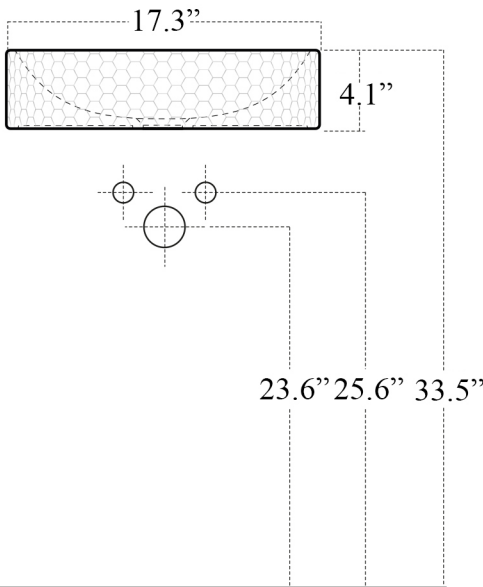

Fly 3044 WG

Features

- Bathroom Sink
- Made of Ceramic
- Glossy White Finish
- Without Overflow
- Countertop (Vessel) Installation
- Made in Europe

Related Items:

- WSBC 00076 | Push Waste Drain
- WSBC 53922 | Decorative Trap

Finishes:

 Glossy White

SKU# | Options:

- Fly 3044 WG | Glossy White

* WS Bath Collections reserves the right to revise dimensions or information on this sheet without notice

<p>Collections Fly</p>	<p>Model Fly 3044 WG</p>	<p>Dimensions Metric <i>1 inch = 2.54 cm</i> <i>1 inch = 25.4 mm</i></p>	 <p>1051 Lea Drive - Collegeville, PA 19426 Tel. 215 513 9400 - Fax 610 831 0215 www.ws bathcollections.com - info@ws bathcollections.com</p>
-------------------------------------	---------------------------------------	--	---

* WS Bath Collections reserves the right to revise dimensions or information on this sheet without notice

Collections |
Fly

Model |
Fly 3044 WG

Dimensions Metric
1 inch = 2.54 cm
1 inch = 25.4 mm

WS[®] BATH COLLECTIONS
1051 Lea Drive - Collegeville, PA 19426
Tel. 215 513 9400 - Fax 610 831 0215
www.ws bathcollections.com - info@ws bathcollections.com

Bolts

Silicone (optional)

Collection
Fly

Model |
Fly 3044

Dimensions Metric
1 inch = 2.54 cm
1 inch = 25.4 mm

WS®
BATH
COLLECTIONS

1051 Lea Drive - Collegeville, PA 19426
Tel. 215 513 9400 - Fax 610 831 0215
www.ws bathcollections.com - info@ws bathcollections.com