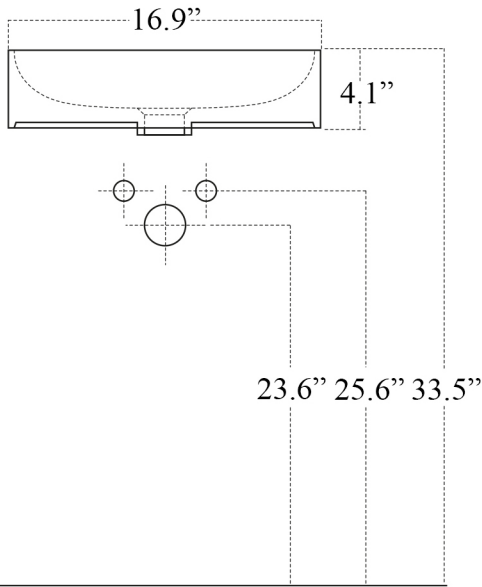

Finishes:

 Glossy White

SKU# | Options:

- Fly 3043 WG | Glossy White

* WS Bath Collections reserves the right to revise dimensions or information on this sheet without notice

<p>Collections Fly</p>	<p>Model Fly 3043 WG</p>	<p>Dimensions Metric <i>1 inch = 2.54 cm</i> <i>1 inch = 25.4 mm</i></p>	 <p>1051 Lea Drive - Collegeville, PA 19426 Tel. 215 513 9400 - Fax 610 831 0215 www.ws bathcollections.com - info@ws bathcollections.com</p>
-------------------------------------	---------------------------------------	--	---

* WS Bath Collections reserves the right to revise dimensions or information on this sheet without notice

Collections |
Fly

Model |
Fly 3043 WG

Dimensions Metric
1 inch = 2.54 cm
1 inch = 25.4 mm

WS[®] BATH COLLECTIONS
1051 Lea Drive - Collegeville, PA 19426
Tel. 215 513 9400 - Fax 610 831 0215
www.ws bathcollections.com - info@ws bathcollections.com

Bolts

Silicone (optional)

Collection
Fly

Model |
Fly 3043

Dimensions Metric

1 inch = 2.54 cm
1 inch = 25.4 mm

WS[®]
BATH
COLLECTIONS

1051 Lea Drive - Collegeville, PA 19426
Tel. 215 513 9400 - Fax 610 831 0215