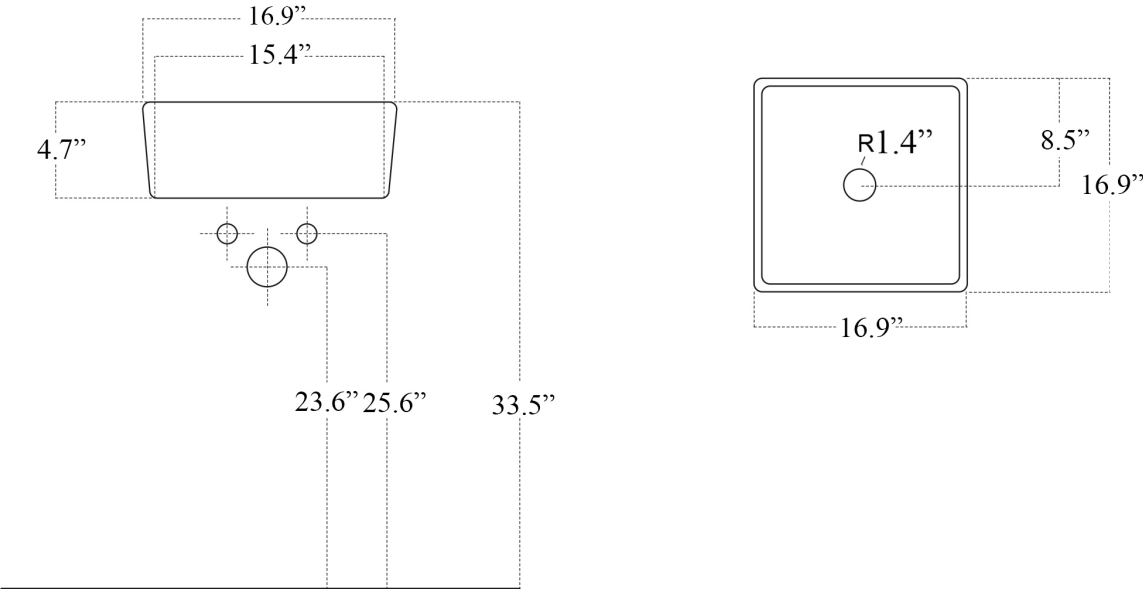

Finishes:

 Glossy White

SKU# | Options:

- Fly 3040 WG | Glossy White

\* WS Bath Collections reserves the right to revise dimensions or information on this sheet without notice

<p><b>Collections</b>   Fly</p>	<p><b>Model</b>   Fly 3040 WG</p>	<p>Dimensions Metric <i>1 inch = 2.54 cm</i> <i>1 inch = 25.4 mm</i></p>	 <p>1051 Lea Drive - Collegeville, PA 19426 Tel. 215 513 9400 - Fax 610 831 0215 <a href="http://www.ws bathcollections.com">www.ws bathcollections.com</a> - <a href="mailto:info@ws bathcollections.com">info@ws bathcollections.com</a></p>
-------------------------------------	---------------------------------------	--	---

Fly 3040 WG

\* WS Bath Collections reserves the right to revise dimensions or information on this sheet without notice

**Collections |**  
Fly

**Model |**  
Fly 3040 WG

Dimensions Metric  
*1 inch = 2.54 cm*  
*1 inch = 25.4 mm*

### Vessel/ countertop installation

Bolts

Silicone (optional)

Collection  
Fly

Model |  
Fly 3040

Dimensions Metric

1 inch = 2.54 cm  
1 inch = 25.4 mm

**WS**<sup>®</sup>  
**BATH**  
**COLLECTIONS**