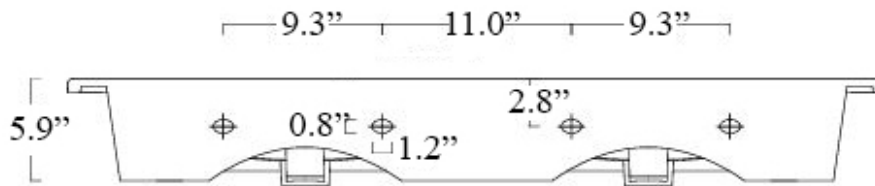

Finishes:

 Glossy White

SKU# | Options:

- Drop 121.01 DBL WG | One Faucet Hole, Glossy White
- Drop 121.03 DBL WG | Three Faucet Holes, Glossy White

Codes & Standards:

- ADA Compliant

* WS Bath Collections reserves the right to revise dimensions or information on this sheet without notice

Collection Drop	Model Drop 121 DBL WG	Dimensions Metric <i>1 inch = 2.54 cm</i> <i>1 inch = 25.4 mm</i>	 1051 Lea Drive - Collegeville, PA 19426 Tel. 215 513 9400 - Fax 610 831 0215 www.ws bathcollections.com - info@ws bathcollections.com
-----------------------------	-----------------------------------	---	---

Collection
Drop

Model |
Drop 121 DBL WG

Dimensions Metric
1 inch = 2.54 cm
1 inch = 25.4 mm

WS[®] BATH COLLECTIONS
1051 Lea Drive - Collegeville, PA 19426
Tel. 215 513 9400 - Fax 610 831 0215
www.ws bathcollections.com - info@ws bathcollections.com