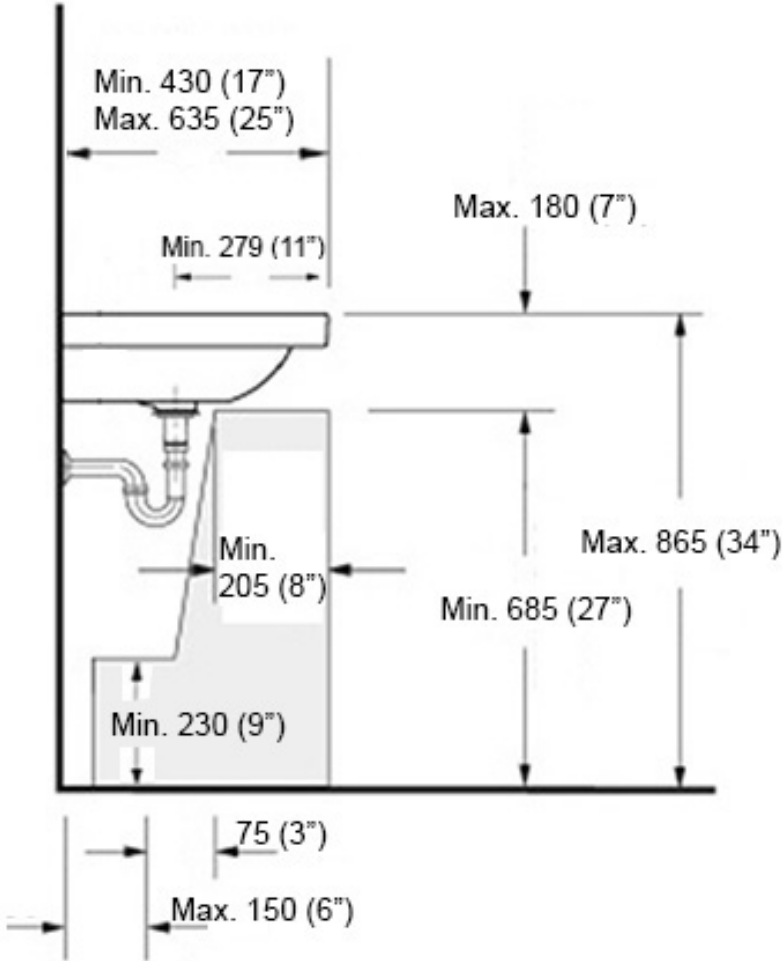

Collection Drop	Model Drop 121 DBL WG	Dimensions Metric <i>1 inch = 2.54 cm</i> <i>1 inch = 25.4 mm</i>	 1051 Lea Drive - Collegeville, PA 19426 Tel. 215 513 9400 - Fax 610 831 0215 www.ws bathcollections.com - info@ws bathcollections.com
-----------------------------	-----------------------------------	---	---

Collection
Drop

Model |
Drop 121 DBL WG

Dimensions Metric
1 inch = 2.54 cm
1 inch = 25.4 mm

WS[®] BATH COLLECTIONS
1051 Lea Drive - Collegeville, PA 19426
Tel. 215 513 9400 - Fax 610 831 0215
www.ws bathcollections.com - info@ws bathcollections.com

Silicone (optional)

Collection
Drop

Model |
Drop 120 DBL WG

Dimensions Metric
1 inch = 2.54 cm
1 inch = 25.4 mm

WS[®]
BATH
COLLECTIONS

1051 Lea Drive - Collegeville, PA 19426
Tel. 215 513 9400 - Fax 610 831 0215
www.ws bathcollections.com - info@ws bathcollections.com

Recommended ADA Installation

Note: ADA Compliant when installed in accordance with ADA guidelines

<p>Collection Drop</p>	<p>Model Drop 121 DBL - WS33101K</p>	<p>Dimensions Metric 1 inch = 2.54 cm 1 inch = 25.4 mm</p>	 <p>1051 Lea Drive - Collegeville, PA 19426 Tel. 215 513 9400 - Fax 610 831 0215 www.ws bathcollections.com - info@ws bathcollections.com</p>
-----------------------------------	---	--	---