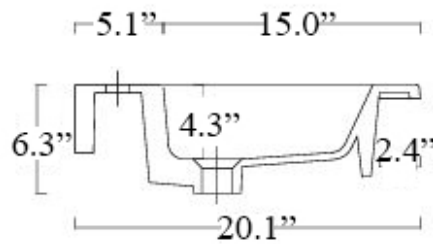

Finishes:

 Glossy White

SKU# | Options:

- Drop 121.01 DBL WG | One Faucet Hole, Glossy White
- Drop 121.03 DBL WG | Three Faucet Holes, Glossy White

Codes & Standards:

- ADA Compliant

* WS Bath Collections reserves the right to revise dimensions or information on this sheet without notice

Collection Drop	Model Drop 121 DBL WG	Dimensions Metric <i>1 inch = 2.54 cm</i> <i>1 inch = 25.4 mm</i>	 1051 Lea Drive - Collegeville, PA 19426 Tel. 215 513 9400 - Fax 610 831 0215 www.ws bathcollections.com - info@ws bathcollections.com
-----------------------------	-----------------------------------	---	---

Collection
Drop

Model |
Drop 121 DBL WG

Dimensions Metric
1 inch = 2.54 cm
1 inch = 25.4 mm

WS[®] BATH COLLECTIONS
1051 Lea Drive - Collegeville, PA 19426
Tel. 215 513 9400 - Fax 610 831 0215
www.ws bathcollections.com - info@ws bathcollections.com

Silicone (optional)

Collection
Drop

Model |
Drop 120 DBL WG

Dimensions Metric
1 inch = 2.54 cm
1 inch = 25.4 mm

WS[®]
BATH
COLLECTIONS

1051 Lea Drive - Collegeville, PA 19426
Tel. 215 513 9400 - Fax 610 831 0215
www.ws bathcollections.com - info@ws bathcollections.com