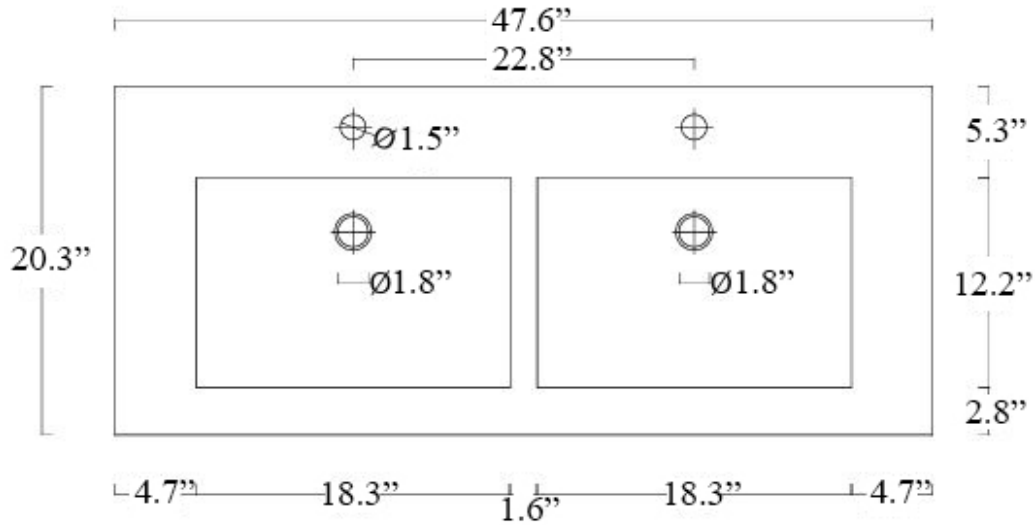

Finishes:

 Glossy White

SKU# | Options:

- Drop 121.01 DBL WG | One Faucet Hole, Glossy White
- Drop 121.03 DBL WG | Three Faucet Holes, Glossy White

Codes & Standards:

- ADA Compliant

* WS Bath Collections reserves the right to revise dimensions or information on this sheet without notice

Collection Drop	Model Drop 121 DBL WG	Dimensions Metric <i>1 inch = 2.54 cm</i> <i>1 inch = 25.4 mm</i>	 1051 Lea Drive - Collegeville, PA 19426 Tel. 215 513 9400 - Fax 610 831 0215 www.ws bathcollections.com - info@ws bathcollections.com
-----------------------------	-----------------------------------	---	---

Collection
Drop

Model |
Drop 121 DBL WG

Dimensions Metric
1 inch = 2.54 cm
1 inch = 25.4 mm

WS[®] BATH COLLECTIONS
1051 Lea Drive - Collegeville, PA 19426
Tel. 215 513 9400 - Fax 610 831 0215
www.ws bathcollections.com - info@ws bathcollections.com

Silicone (optional)

Collection
Drop

Model |
Drop 120 DBL WG

Dimensions Metric
1 inch = 2.54 cm
1 inch = 25.4 mm

WS[®]
BATH
COLLECTIONS

1051 Lea Drive - Collegeville, PA 19426
Tel. 215 513 9400 - Fax 610 831 0215
www.ws bathcollections.com - info@ws bathcollections.com