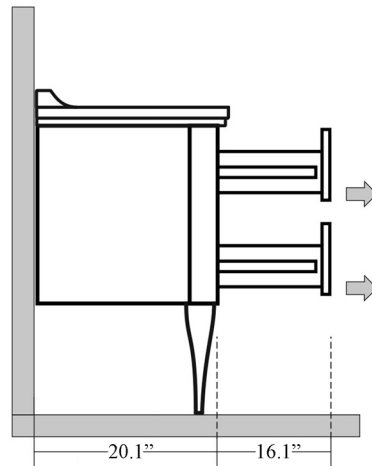

**Collection |**  
Waldorf

**Model |**  
Waldorf 80CF

Dimensions Metric

*1 inch = 2.54 cm*

*1 inch = 25.4 mm*

1051 Lea Drive - Collegeville, PA 19426  
Tel. 215 513 9400 - Fax 610 831 0215

[www.ws bathcollections.com](http://www.ws bathcollections.com) - [info@ws bathcollections.com](mailto:info@ws bathcollections.com)

Waldorf 80CF

\* WS Bath Collections reserves the right to revise dimensions or information on this sheet without notice

**Collection |**  
Waldorf

**Model |**  
Waldorf 80CF

Dimensions Metric

1 inch = 2.54 cm