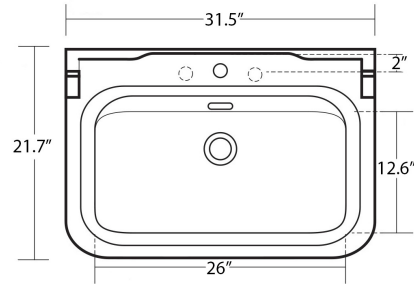

**Collection |**  
Waldorf

**Model |**  
Waldorf 80CF

Dimensions Metric

*1 inch = 2.54 cm*

*1 inch = 25.4 mm*

1051 Lea Drive - Collegeville, PA 19426  
Tel. 215 513 9400 - Fax 610 831 0215

[www.ws bathcollections.com](http://www.ws bathcollections.com) - [info@ws bathcollections.com](mailto:info@ws bathcollections.com)

Waldorf 80CF

\* WS Bath Collections reserves the right to revise dimensions or information on this sheet without notice

**Collection |**  
Waldorf

**Model |**  
Waldorf 80CF

Dimensions Metric

1 inch = 2.54 cm

1 inch = 25.4 mm

1051 Lea Drive - Collegeville, PA 19426  
Tel. 215 513 9400 - Fax 610 831 0215

[www.ws bathcollections.com](http://www.ws bathcollections.com) - [info@ws bathcollections.com](mailto:info@ws bathcollections.com)