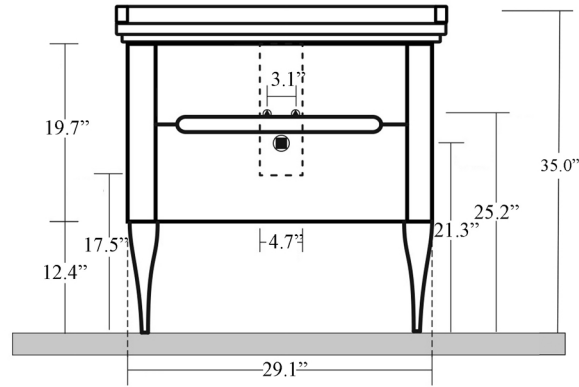

**Collection |**  
Waldorf

**Model |**  
Waldorf 80CF

Dimensions Metric

*1 inch = 2.54 cm*

*1 inch = 25.4 mm*

1051 Lea Drive - Collegeville, PA 19426  
Tel. 215 513 9400 - Fax 610 831 0215

[www.ws bathcollections.com](http://www.ws bathcollections.com) - [info@ws bathcollections.com](mailto:info@ws bathcollections.com)

Waldorf 80CF

\* WS Bath Collections reserves the right to revise dimensions or information on this sheet without notice

**Collection |**  
Waldorf

**Model |**  
Waldorf 80CF

Dimensions Metric

1 inch = 2.54 cm

1 inch = 25.4 mm

1051 Lea Drive - Collegeville, PA 19426  
Tel. 215 513 9400 - Fax 610 831 0215

[www.ws bathcollections.com](http://www.ws bathcollections.com) - [info@ws bathcollections.com](mailto:info@ws bathcollections.com)