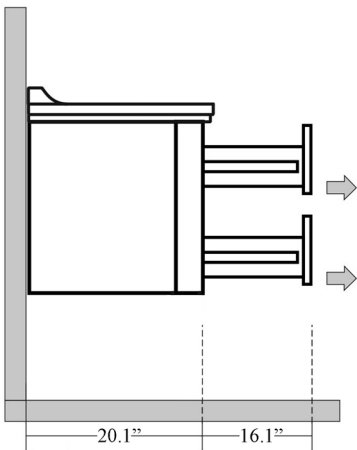

Waldorf 80C

* WS Bath Collections reserves the right to revise dimensions or information on this sheet without notice

Collection | Waldorf	Model | Waldorf 80C	Dimensions Metric <i>1 inch = 2.54 cm</i> <i>1 inch = 25.4 mm</i>	1051 Lea Drive - Collegeville, PA 19426 Tel. 215 513 9400 - Fax 610 831 0215 www.ws bathcollections.com - info@ws bathcollections.com