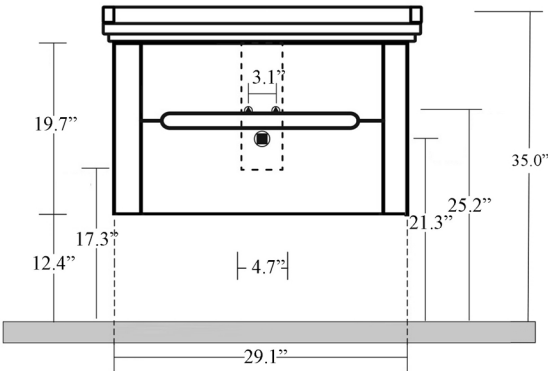

Waldorf 80C

* WS Bath Collections reserves the right to revise dimensions or information on this sheet without notice

Collection | Waldorf	Model | Waldorf 80C	Dimensions Metric <i>1 inch = 2.54 cm</i> <i>1 inch = 25.4 mm</i>	1051 Lea Drive - Collegeville, PA 19426 Tel. 215 513 9400 - Fax 610 831 0215 www.ws bathcollections.com - info@ws bathcollections.com