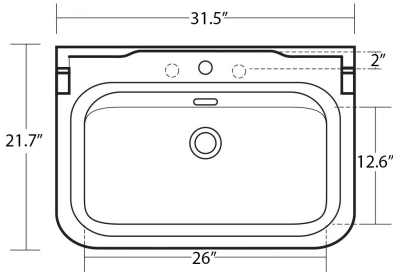

Waldorf 80C

* WS Bath Collections reserves the right to revise dimensions or information on this sheet without notice

Collection | Waldorf	Model | Waldorf 80C	Dimensions Metric <i>1 inch = 2.54 cm</i> <i>1 inch = 25.4 mm</i>	1051 Lea Drive - Collegeville, PA 19426 Tel. 215 513 9400 - Fax 610 831 0215 www.ws bathcollections.com - info@ws bathcollections.com