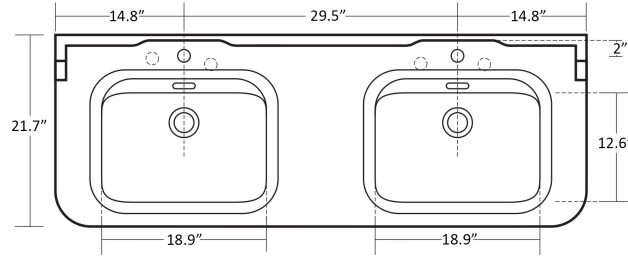

* WS Bath Collections reserves the right to revise dimensions or information on this sheet without notice

Collection Waldorf	Model Waldorf 150CF	Dimensions Metric <i>1 inch = 2.54 cm</i> <i>1 inch = 25.4 mm</i>	 1051 Lea Drive - Collegeville, PA 19426 Tel. 215 513 9400 - Fax 610 831 0215 www.ws bathcollections.com - info@ws bathcollections.com
--------------------------------	---------------------------------	---	---

Waldorf 150CF

* WS Bath Collections reserves the right to revise dimensions or information on this sheet without notice

<p>Collection Waldorf</p>	<p>Model Waldorf 150CF</p>	<p>Dimensions Metric 1 inch = 2.54 cm 1 inch = 25.4 mm</p>	 <p>1051 Lea Drive - Collegeville, PA 19426 Tel. 215 513 9400 - Fax 610 831 0215 www.ws bathcollections.com - info@ws bathcollections.com</p>
--	---	--	---

Silicone (optional)

Collection
Waldorf

Model |
Waldorf 150CF

Dimensions Metric
1 inch = 2.54 cm
1 inch = 25.4 mm

WS[®]
BATH
COLLECTIONS

1051 Lea Drive - Collegeville, PA 19426
Tel. 215 513 9400 - Fax 610 831 0215
www.ws bathcollections.com - info@ws bathcollections.com