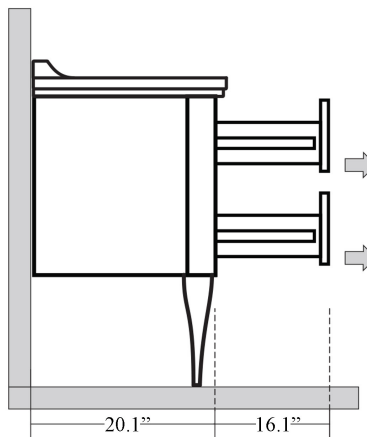

Related Items:

- WSBC 53991 | Push Waste Drain
- WSBC 53922 | Decorative Trap

Finishes:

-  Sink: Glossy White
-  Vanity: Matte White
-  Legs: Polished Chrome

SKU# | Options:

- Waldorf 150C.11.01.CR | Glossy White/Matte White/Polished Chrome, One Faucet Hole
- Waldorf 150C.11.03.CR | Glossy White/Matte White/Polished Chrome, Three Faucet Holes

* WS Bath Collections reserves the right to revise dimensions or information on this sheet without notice

Collection Waldorf	Model Waldorf 150CF	Dimensions Metric <i>1 inch = 2.54 cm</i> <i>1 inch = 25.4 mm</i>	 1051 Lea Drive - Collegeville, PA 19426 Tel. 215 513 9400 - Fax 610 831 0215 www.ws bathcollections.com - info@ws bathcollections.com
--------------------------------	---------------------------------	---	---

Waldorf 150CF

* WS Bath Collections reserves the right to revise dimensions or information on this sheet without notice

<p>Collection Waldorf</p>	<p>Model Waldorf 150CF</p>	<p>Dimensions Metric 1 inch = 2.54 cm 1 inch = 25.4 mm</p>	 <p>1051 Lea Drive - Collegeville, PA 19426 Tel. 215 513 9400 - Fax 610 831 0215 www.ws bathcollections.com - info@ws bathcollections.com</p>
--	---	--	---