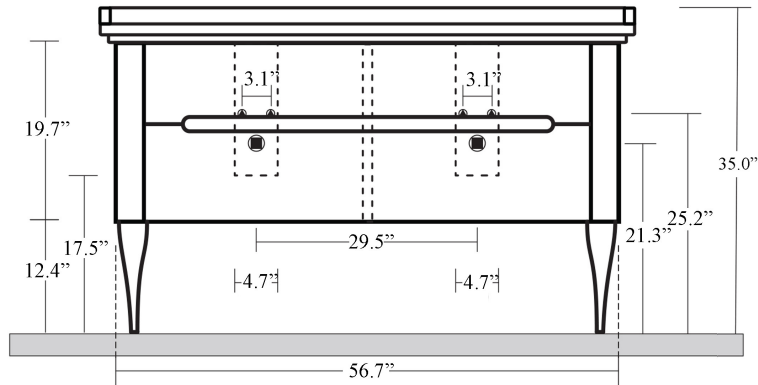

Related Items:

- WSBC 53991 | Push Waste Drain
- WSBC 53922 | Decorative Trap

Finishes:

-  Sink: Glossy White
-  Vanity: Matte White
-  Legs: Polished Chrome

SKU# | Options:

- Waldorf 150C.11.01.CR | Glossy White/Matte White/Polished Chrome, One Faucet Hole
- Waldorf 150C.11.03.CR | Glossy White/Matte White/Polished Chrome, Three Faucet Holes

* WS Bath Collections reserves the right to revise dimensions or information on this sheet without notice

Collection Waldorf	Model Waldorf 150CF	Dimensions Metric <i>1 inch = 2.54 cm</i> <i>1 inch = 25.4 mm</i>	 1051 Lea Drive - Collegeville, PA 19426 Tel. 215 513 9400 - Fax 610 831 0215 www.ws bathcollections.com - info@ws bathcollections.com
--------------------------------	---------------------------------	---	---

Waldorf 150CF

* WS Bath Collections reserves the right to revise dimensions or information on this sheet without notice

<p>Collection Waldorf</p>	<p>Model Waldorf 150CF</p>	<p>Dimensions Metric 1 inch = 2.54 cm 1 inch = 25.4 mm</p>	 <p>1051 Lea Drive - Collegeville, PA 19426 Tel. 215 513 9400 - Fax 610 831 0215 www.ws bathcollections.com - info@ws bathcollections.com</p>
--	---	--	---

Silicone (optional)

Collection
Waldorf

Model |
Waldorf 150CF

Dimensions Metric
1 inch = 2.54 cm
1 inch = 25.4 mm

WS[®]
BATH
COLLECTIONS

1051 Lea Drive - Collegeville, PA 19426
Tel. 215 513 9400 - Fax 610 831 0215
www.ws bathcollections.com - info@ws bathcollections.com