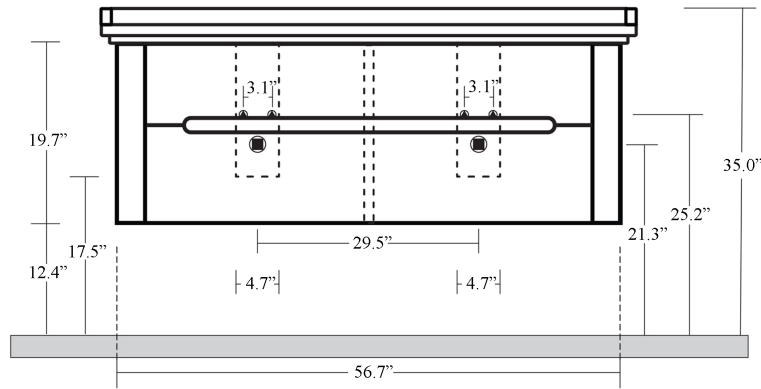

**Collection |**  
Waldorf

**Model |**  
Waldorf 150C

Dimensions Metric

*1 inch = 2.54 cm*

*1 inch = 25.4 mm*

1051 Lea Drive - Collegeville, PA 19426  
Tel. 215 513 9400 - Fax 610 831 0215

[www.ws bathcollections.com](http://www.ws bathcollections.com) - [info@ws bathcollections.com](mailto:info@ws bathcollections.com)

Waldorf 150C

\* WS Bath Collections reserves the right to revise dimensions or information on this sheet without notice

**Collection |**  
Waldorf

**Model |**  
Waldorf 150C

**Dimensions Metric**  
1 inch = 2.54 cm  
1 inch = 25.4 mm