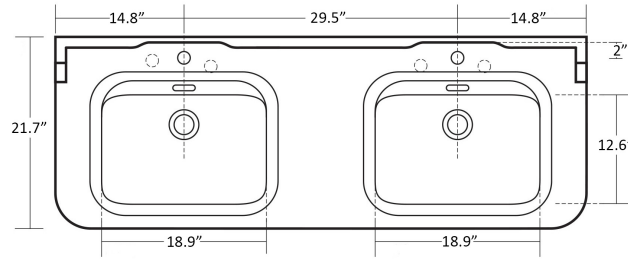

**Collection |**  
Waldorf

**Model |**  
Waldorf 150C

Dimensions Metric

*1 inch = 2.54 cm*

*1 inch = 25.4 mm*

1051 Lea Drive - Collegeville, PA 19426  
Tel. 215 513 9400 - Fax 610 831 0215

[www.ws bathcollections.com](http://www.ws bathcollections.com) - [info@ws bathcollections.com](mailto:info@ws bathcollections.com)

Waldorf 150C

\* WS Bath Collections reserves the right to revise dimensions or information on this sheet without notice

**Collection |**  
Waldorf

**Model |**  
Waldorf 150C

**Dimensions Metric**  
1 inch = 2.54 cm  
1 inch = 25.4 mm