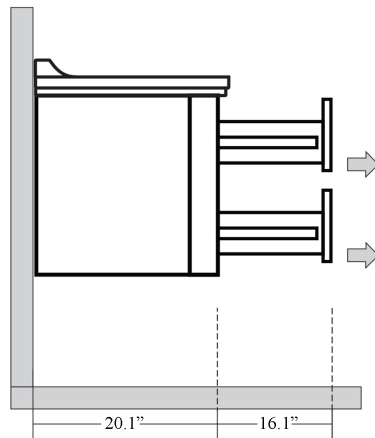

**Collection |**  
Waldorf

**Model |**  
Waldorf 150C

Dimensions Metric

*1 inch = 2.54 cm*

*1 inch = 25.4 mm*

1051 Lea Drive - Collegeville, PA 19426  
Tel. 215 513 9400 - Fax 610 831 0215

[www.ws bathcollections.com](http://www.ws bathcollections.com) - [info@ws bathcollections.com](mailto:info@ws bathcollections.com)

Waldorf 150C

\* WS Bath Collections reserves the right to revise dimensions or information on this sheet without notice

**Collection |**  
Waldorf

**Model |**  
Waldorf 150C

**Dimensions Metric**  
1 inch = 2.54 cm  
1 inch = 25.4 mm