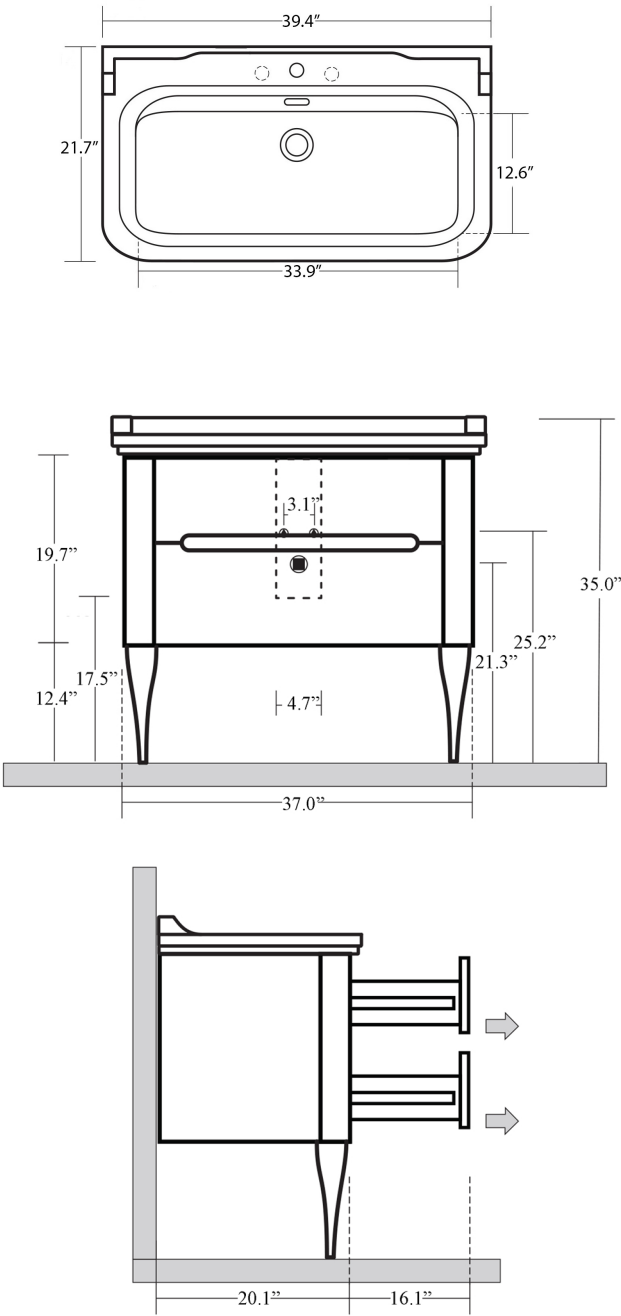

Waldorf 100CF

Features

- Complete Vanity Unit
- Base Unit Made of Solid Wood in Matte White
- Two Drawers
- Ceramic Sink in Glossy White (Waldorf 4142)
- Sink with Overflow with One or Three Faucet Holes
- Free Standing Installation
- Two Aluminum Legs in Polished Chrome
- Designed by Massimiliano Cicconi
- Made in Italy

Related Items:

- WSBC 53991 | Push Waste Drain
- WSBC 53922 | Decorative Trap

Finishes:

-  Sink: Glossy White
-  Vanity: Matte White
-  Legs: Polished Chrome

SKU# | Options:

- Waldorf 100C.11.01.CR | Glossy White/Matte White/Polished Chrome, One Faucet Hole
- Waldorf 100C.11.03.CR | Glossy White/Matte White/Polished Chrome, Three Faucet Holes

* WS Bath Collections reserves the right to revise dimensions or information on this sheet without notice

Collection Waldorf	Model Waldorf 100CF	Dimensions Metric <i>1 inch = 2.54 cm</i> <i>1 inch = 25.4 mm</i>	 1051 Lea Drive - Collegeville, PA 19426 Tel. 215 513 9400 - Fax 610 831 0215 www.ws bathcollections.com - info@ws bathcollections.com
--------------------------------	---------------------------------	---	---

Waldorf 100CF

* WS Bath Collections reserves the right to revise dimensions or information on this sheet without notice

<p>Collection Waldorf</p>	<p>Model Waldorf 100CF</p>	<p>Dimensions Metric <i>1 inch = 2.54 cm</i> <i>1 inch = 25.4 mm</i></p>	 <p>1051 Lea Drive - Collegeville, PA 19426 Tel. 215 513 9400 - Fax 610 831 0215 www.ws bathcollections.com - info@ws bathcollections.com</p>
--	---	--	---