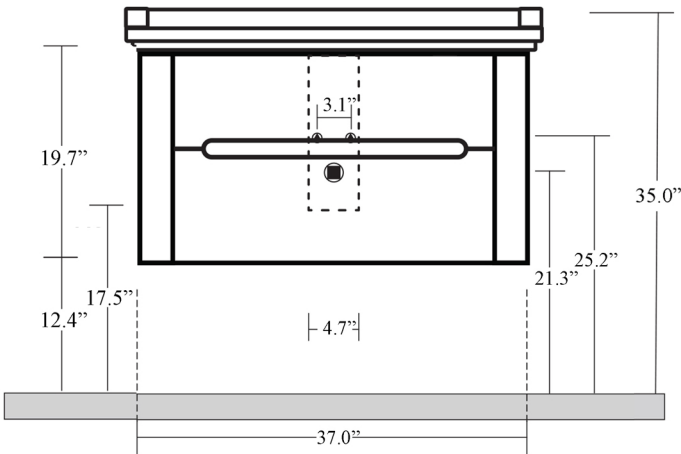

Waldorf 100C

* WS Bath Collections reserves the right to revise dimensions or information on this sheet without notice

Collection |
Waldorf

Model |
Waldorf 100C

Dimensions Metric
1 inch = 2.54 cm
1 inch = 25.4 mm

1051 Lea Drive - Collegeville, PA 19426
Tel. 215 513 9400 - Fax 610 831 0215
www.ws bathcollections.com - info@ws bathcollections.com