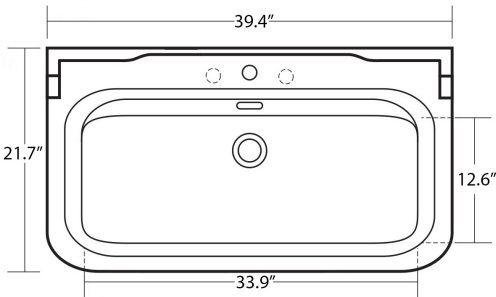

Waldorf 100C

* WS Bath Collections reserves the right to revise dimensions or information on this sheet without notice

Collection |
Waldorf

Model |
Waldorf 100C

Dimensions Metric
1 inch = 2.54 cm
1 inch = 25.4 mm

1051 Lea Drive - Collegeville, PA 19426
Tel. 215 513 9400 - Fax 610 831 0215
www.ws bathcollections.com - info@ws bathcollections.com