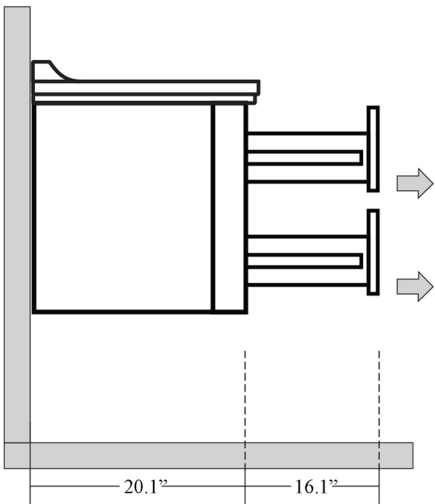

Waldorf 100C

* WS Bath Collections reserves the right to revise dimensions or information on this sheet without notice

Collection |
Waldorf

Model |
Waldorf 100C

Dimensions Metric
1 inch = 2.54 cm
1 inch = 25.4 mm

1051 Lea Drive - Collegeville, PA 19426
Tel. 215 513 9400 - Fax 610 831 0215
www.ws bathcollections.com - info@ws bathcollections.com