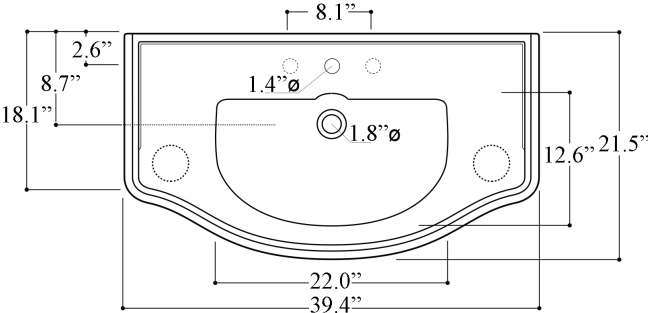

\* WS Bath Collections reserves the right to revise dimensions or information on this sheet without notice

<b>Collection  </b> Retro	<b>Model  </b> Retro 1050+7347	Dimensions Metric <i>1 inch = 2.54 cm</i> <i>1 inch = 25.4 mm</i>	 1051 Lea Drive - Collegeville, PA 19426 Tel. 215 513 9400 - Fax 610 831 0215 <a href="http://www.ws bathcollections.com">www.ws bathcollections.com</a> - <a href="mailto:info@ws bathcollections.com">info@ws bathcollections.com</a>
------------------------------	-----------------------------------	---	---

Retro 1050+7347

\* WS Bath Collections reserves the right to revise dimensions or information on this sheet without notice

<p><b>Collection  </b> Retro</p>	<p><b>Model  </b> Retro 1050+7347</p>	<p>Dimensions Metric 1 inch = 2.54 cm 1 inch = 25.4 mm</p>	 <p>1051 Lea Drive - Collegeville, PA 19426 Tel. 215 513 9400 - Fax 610 831 0215 <a href="http://www.ws bathcollections.com">www.ws bathcollections.com</a> - <a href="mailto:info@ws bathcollections.com">info@ws bathcollections.com</a></p>
--------------------------------------	---	--	---