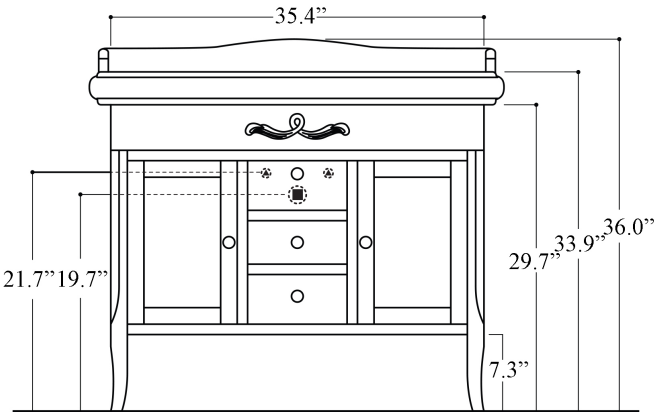

\* WS Bath Collections reserves the right to revise dimensions or information on this sheet without notice

<b>Collection  </b> Retro	<b>Model  </b> Retro 1050+7347	Dimensions Metric <i>1 inch = 2.54 cm</i> <i>1 inch = 25.4 mm</i>	 1051 Lea Drive - Collegeville, PA 19426 Tel. 215 513 9400 - Fax 610 831 0215 <a href="http://www.ws bathcollections.com">www.ws bathcollections.com</a> - <a href="mailto:info@ws bathcollections.com">info@ws bathcollections.com</a>
------------------------------	-----------------------------------	---	---

Retro 1050+7347

\* WS Bath Collections reserves the right to revise dimensions or information on this sheet without notice

<p><b>Collection  </b> Retro</p>	<p><b>Model  </b> Retro 1050+7347</p>	<p>Dimensions Metric 1 inch = 2.54 cm 1 inch = 25.4 mm</p>	 <p>1051 Lea Drive - Collegeville, PA 19426 Tel. 215 513 9400 - Fax 610 831 0215 <a href="http://www.ws bathcollections.com">www.ws bathcollections.com</a> - <a href="mailto:info@ws bathcollections.com">info@ws bathcollections.com</a></p>
--------------------------------------	---	--	---