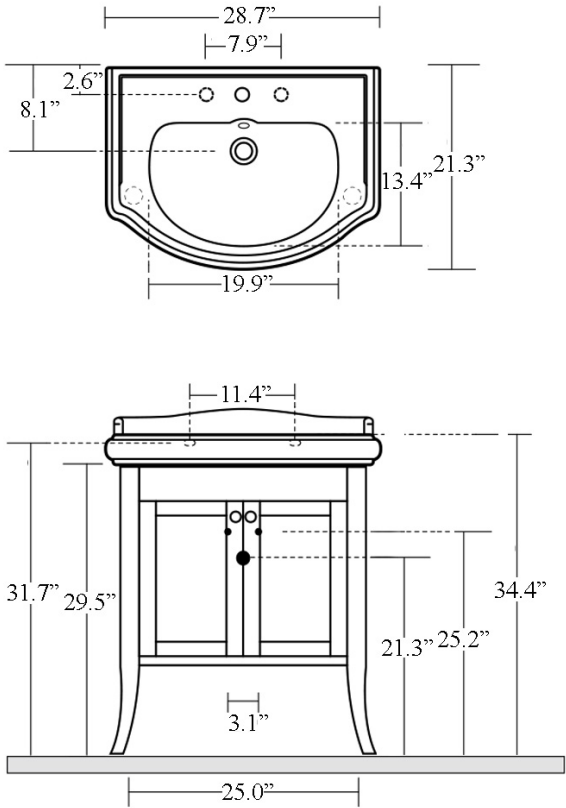

### SKU# | Options:

- Retro 1047.01+7349 | One Faucet Hole
- Retro 1047.03+7349 | Three Faucet Holes

\* WS Bath Collections reserves the right to revise dimensions or information on this sheet without notice

<b>Collection  </b> Retro	<b>Model  </b> Retro 1047+7349	Dimensions Metric <i>1 inch = 2.54 cm</i> <i>1 inch = 25.4 mm</i>	 1051 Lea Drive - Collegeville, PA 19426 Tel. 215 513 9400 - Fax 610 831 0215 <a href="http://www.ws bathcollections.com">www.ws bathcollections.com</a> - <a href="mailto:info@ws bathcollections.com">info@ws bathcollections.com</a>
------------------------------	-----------------------------------	---	---

Retro 1047+7349

\* WS Bath Collections reserves the right to revise dimensions or information on this sheet without notice

<p><b>Collection  </b> Retro</p>	<p><b>Model  </b> Retro 1047+7349</p>	<p>Dimensions Metric 1 inch = 2.54 cm 1 inch = 25.4 mm</p>	 <p>1051 Lea Drive - Collegeville, PA 19426 Tel. 215 513 9400 - Fax 610 831 0215 <a href="http://www.ws bathcollections.com">www.ws bathcollections.com</a> - <a href="mailto:info@ws bathcollections.com">info@ws bathcollections.com</a></p>
--------------------------------------	---	--	---