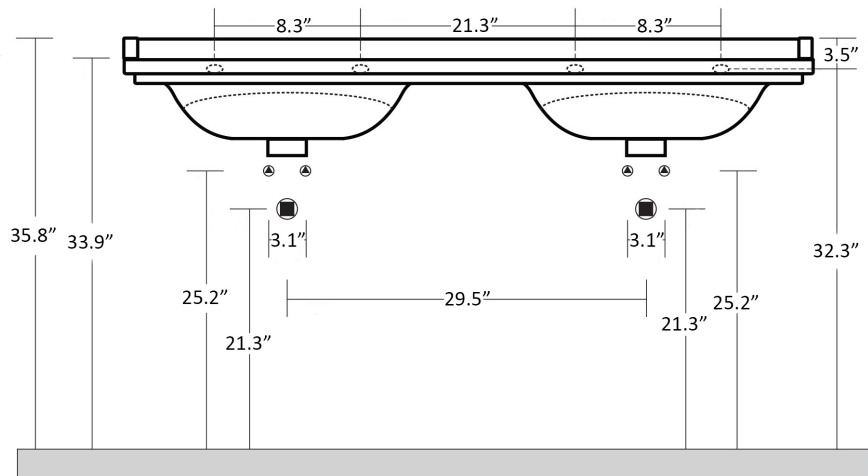

Codes & Standards:

- ADA Compliant

* WS Bath Collections reserves the right to revise dimensions or information on this sheet without notice

| | | | |
|--------------------------------|--------------------------------|---|---|
| Collection Waldorf | Model Waldorf 4143 | Dimensions Metric <i>1 inch = 2.54 cm</i> <i>1 inch = 25.4 mm</i> |  1051 Lea Drive - Collegeville, PA 19426 Tel. 215 513 9400 - Fax 610 831 0215 www.ws bathcollections.com - info@ws bathcollections.com |
|--------------------------------|--------------------------------|---|---|

Collection
Waldorf

Model |
Waldorf 4143

Dimensions Metric

1 inch = 2.54 cm
1 inch = 25.4 mm

WS[®]
BATH
COLLECTIONS

1051 Lea Drive - Collegeville, PA 19426
Tel. 215 513 9400 - Fax 610 831 0215

www.ws bathcollections.com - info@ws bathcollections.com