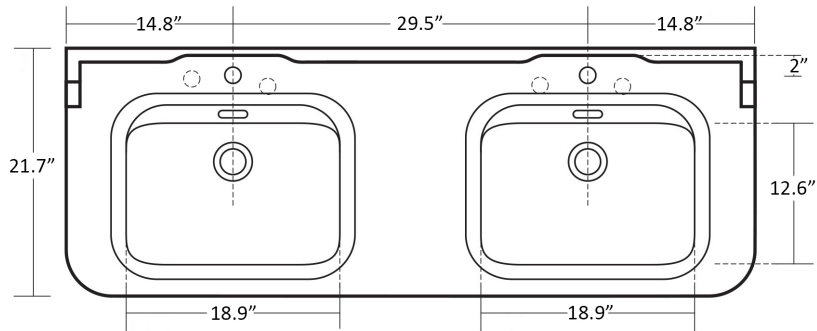

Codes & Standards:

- ADA Compliant

* WS Bath Collections reserves the right to revise dimensions or information on this sheet without notice

| | | | |
|--------------------------------|--------------------------------|---|---|
| Collection Waldorf | Model Waldorf 4143 | Dimensions Metric <i>1 inch = 2.54 cm</i> <i>1 inch = 25.4 mm</i> |  1051 Lea Drive - Collegeville, PA 19426 Tel. 215 513 9400 - Fax 610 831 0215 www.ws bathcollections.com - info@ws bathcollections.com |
|--------------------------------|--------------------------------|---|---|

Collection
Waldorf

Model |
Waldorf 4143

Dimensions Metric

1 inch = 2.54 cm
1 inch = 25.4 mm

WS[®]
BATH
COLLECTIONS

1051 Lea Drive - Collegeville, PA 19426
Tel. 215 513 9400 - Fax 610 831 0215

www.ws bathcollections.com - info@ws bathcollections.com