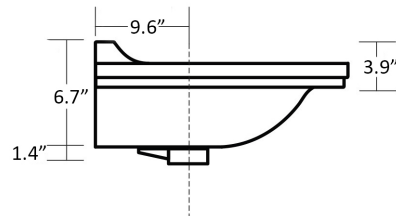

Codes & Standards:

- ADA Compliant

* WS Bath Collections reserves the right to revise dimensions or information on this sheet without notice

| | | | |
|--------------------------------|--------------------------------|---|---|
| Collection Waldorf | Model Waldorf 4143 | Dimensions Metric <i>1 inch = 2.54 cm</i> <i>1 inch = 25.4 mm</i> |  1051 Lea Drive - Collegeville, PA 19426 Tel. 215 513 9400 - Fax 610 831 0215 www.ws bathcollections.com - info@ws bathcollections.com |
|--------------------------------|--------------------------------|---|---|

Collection
Waldorf

Model |
Waldorf 4143

Dimensions Metric

1 inch = 2.54 cm
1 inch = 25.4 mm

WS[®]
BATH
COLLECTIONS

1051 Lea Drive - Collegeville, PA 19426
Tel. 215 513 9400 - Fax 610 831 0215

www.ws bathcollections.com - info@ws bathcollections.com