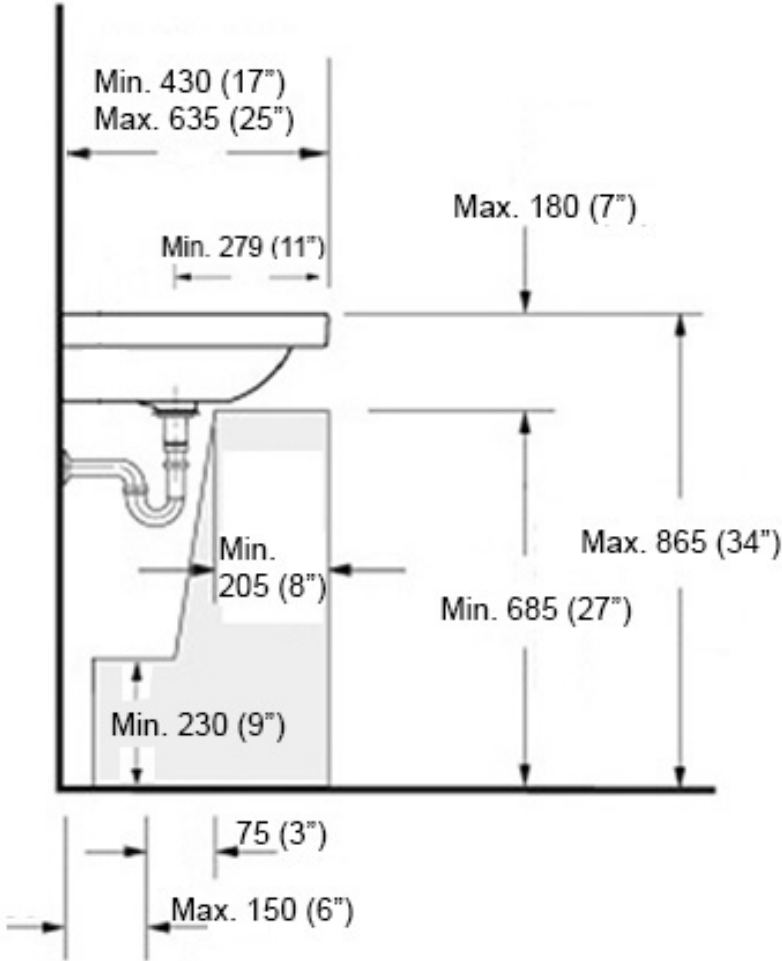

Codes & Standards:

- ADA Compliant

* WS Bath Collections reserves the right to revise dimensions or information on this sheet without notice

| | | | |
|--------------------------------|--------------------------------|---|---|
| Collection Waldorf | Model Waldorf 4143 | Dimensions Metric <i>1 inch = 2.54 cm</i> <i>1 inch = 25.4 mm</i> |  1051 Lea Drive - Collegeville, PA 19426 Tel. 215 513 9400 - Fax 610 831 0215 www.ws bathcollections.com - info@ws bathcollections.com |
|--------------------------------|--------------------------------|---|---|

Collection
Waldorf

Model |
Waldorf 4143

Dimensions Metric

1 inch = 2.54 cm
1 inch = 25.4 mm

WS[®]
BATH
COLLECTIONS

1051 Lea Drive - Collegeville, PA 19426
Tel. 215 513 9400 - Fax 610 831 0215

www.ws bathcollections.com - info@ws bathcollections.com

Silicone (optional)

Collection
Waldorf

Model |
Waldorf 4143

Dimensions Metric
1 inch = 2.54 cm
1 inch = 25.4 mm

WS®
BATH
COLLECTIONS

1051 Lea Drive - Collegeville, PA 19426
Tel. 215 513 9400 - Fax 610 831 0215

www.ws bathcollections.com - info@ws bathcollections.com

Recommended ADA Installation

Note: ADA Compliant when installed in accordance with ADA guidelines

| | | | |
|--------------------------------------|--|--|---|
| <p>Collection Waldorf</p> | <p>Model Waldorf 4143</p> | <p>Dimensions Metric 1 inch = 2.54 cm 1 inch = 25.4 mm</p> | <p>WS[®] BATH COLLECTIONS</p> <p>1051 Lea Drive - Collegeville, PA 19426 Tel. 215 513 9400 - Fax 610 831 0215 www.ws bathcollections.com - info@ws bathcollections.com</p> |
|--------------------------------------|--|--|---|