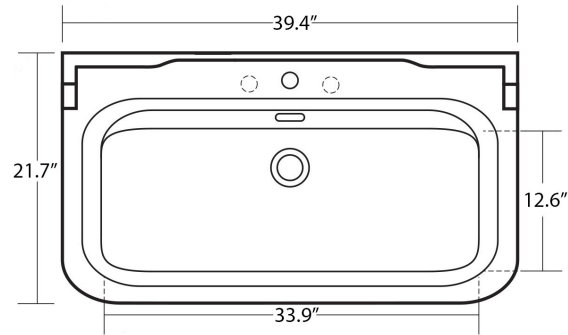

Related Items:

- WSBC 53991 | Push Waste Drain
- WSBC 53922 | Decorative Trap
- Waldorf 7408.90 | Towel Bar in Polished Chrome
- Waldorf 7408.91 | Towel Bar in Gold

SKU# | Options:

- Waldorf 4142K1.01+9196K1 | Sink in Glossy White, Console in Polished Chrome, 1 Faucet Hole
- Waldorf 4142K1.03+9196K1 | Sink in Glossy White, Console in Polished Chrome, 3 Faucet Holes 8" Spread
- Waldorf 4142K2.01+9196K2 | Sink in Glossy White, Console in Gold, 1 Faucet Hole
- Waldorf 4142K2.03+9196K2 | Sink in Glossy White, Console in Gold, 3 Faucet Holes 8" Spread
- Waldorf 4142K4.01+9196K1 | Sink in Glossy Black, Console in Polished Chrome, 1 Faucet Hole
- Waldorf 4142K4.03+9196K1 | Sink in Glossy Black, Console in Polished Chrome, 3 Faucet Holes 8" Spread
- Waldorf 4142K5.01+9196K2 | Sink in Glossy Black, Console in Gold, 1 Faucet Hole
- Waldorf 4142K5.03+9196K2 | Sink in Glossy Black, Console in Gold, 3 Faucet Holes 8" Spread

Collection Waldorf	Model Waldorf 4142+9196	Dimensions Metric <i>1 inch = 2.54 cm</i> <i>1 inch = 25.4 mm</i>	 1051 Lea Drive - Collegeville, PA 19426 Tel. 215 513 9400 - Fax 610 831 0215 www.ws bathcollections.com - info@ws bathcollections.com
--------------------------------	-------------------------------------	---	---

Collection
Waldorf

Model |
Waldorf 4142+9196

Dimensions Metric
1 inch = 2.54 cm
1 inch = 25.4 mm

WS[®]
BATH
COLLECTIONS

1051 Lea Drive - Collegeville, PA 19426
Tel. 215 513 9400 - Fax 610 831 0215
www.ws bathcollections.com - info@ws bathcollections.com