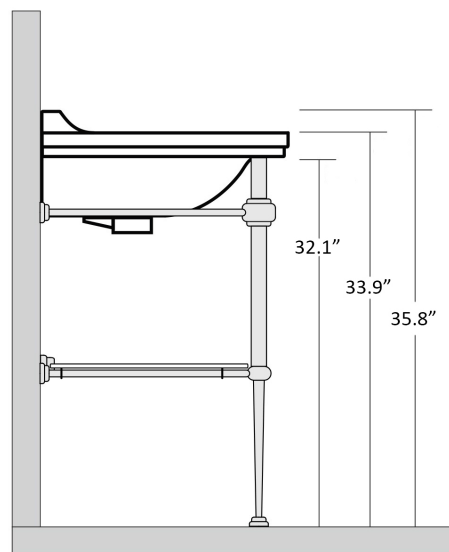

Collection Waldorf	Model Waldorf 4142+9196	Dimensions Metric <i>1 inch = 2.54 cm</i> <i>1 inch = 25.4 mm</i>	 1051 Lea Drive - Collegeville, PA 19426 Tel. 215 513 9400 - Fax 610 831 0215 www.ws bathcollections.com - info@ws bathcollections.com
--------------------------------	-------------------------------------	---	---

Collection
Waldorf

Model |
Waldorf 4142+9196

Dimensions Metric
1 inch = 2.54 cm
1 inch = 25.4 mm

WS[®]
BATH
COLLECTIONS

1051 Lea Drive - Collegeville, PA 19426
Tel. 215 513 9400 - Fax 610 831 0215
www.ws bathcollections.com - info@ws bathcollections.com