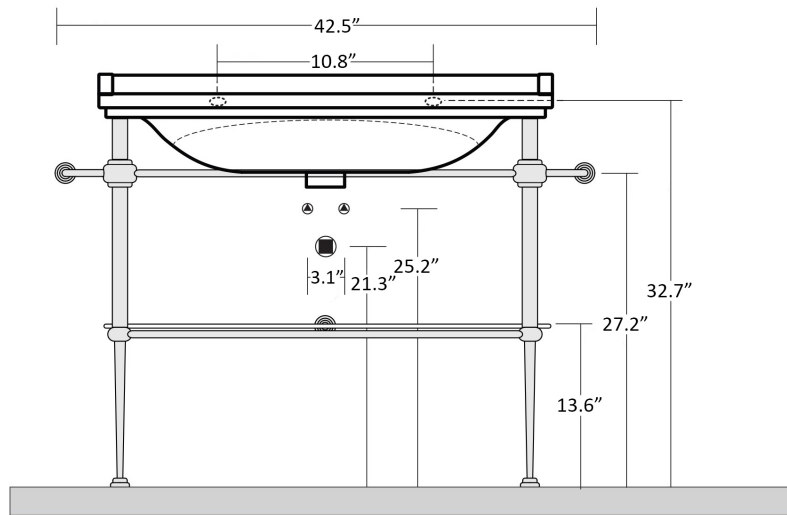

Collection Waldorf	Model Waldorf 4142+9196	Dimensions Metric <i>1 inch = 2.54 cm</i> <i>1 inch = 25.4 mm</i>	 1051 Lea Drive - Collegeville, PA 19426 Tel. 215 513 9400 - Fax 610 831 0215 www.ws bathcollections.com - info@ws bathcollections.com
--------------------------------	-------------------------------------	---	---

Collection
Waldorf

Model |
Waldorf 4142+9196

Dimensions Metric
1 inch = 2.54 cm
1 inch = 25.4 mm

WS[®]
BATH
COLLECTIONS

1051 Lea Drive - Collegeville, PA 19426
Tel. 215 513 9400 - Fax 610 831 0215
www.ws bathcollections.com - info@ws bathcollections.com