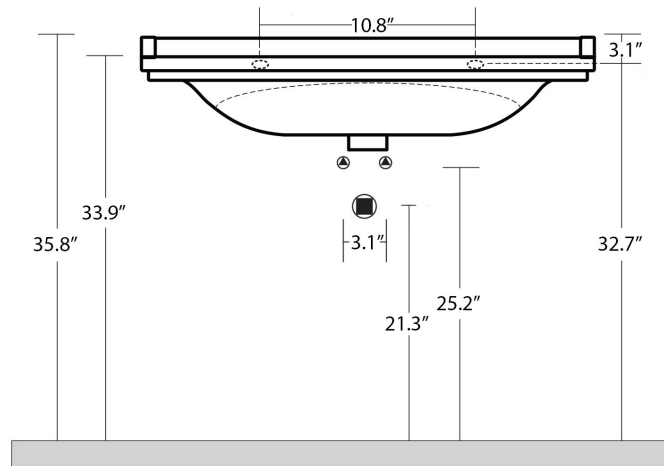

Related Items:

- WSBC 53991 | Push Waste Drain
- WSBC 53922 | Decorative Trap
- Waldorf 7408.90 | Towel Bar in Polished Chrome
- Waldorf 7408.91 | Towel Bar in Gold

SKU# | Options:

- Waldorf 4142K1.01+9196K1 | Sink in Glossy White, Console in Polished Chrome, 1 Faucet Hole
- Waldorf 4142K1.03+9196K1 | Sink in Glossy White, Console in Polished Chrome, 3 Faucet Holes 8" Spread
- Waldorf 4142K2.01+9196K2 | Sink in Glossy White, Console in Gold, 1 Faucet Hole
- Waldorf 4142K2.03+9196K2 | Sink in Glossy White, Console in Gold, 3 Faucet Holes 8" Spread
- Waldorf 4142K4.01+9196K1 | Sink in Glossy Black, Console in Polished Chrome, 1 Faucet Hole
- Waldorf 4142K4.03+9196K1 | Sink in Glossy Black, Console in Polished Chrome, 3 Faucet Holes 8" Spread
- Waldorf 4142K5.01+9196K2 | Sink in Glossy Black, Console in Gold, 1 Faucet Hole
- Waldorf 4142K5.03+9196K2 | Sink in Glossy Black, Console in Gold, 3 Faucet Holes 8" Spread

Collection Waldorf	Model Waldorf 4142+9196	Dimensions Metric <i>1 inch = 2.54 cm</i> <i>1 inch = 25.4 mm</i>	 1051 Lea Drive - Collegeville, PA 19426 Tel. 215 513 9400 - Fax 610 831 0215 www.ws bathcollections.com - info@ws bathcollections.com
--------------------------------	-------------------------------------	---	---

Collection
Waldorf

Model |
Waldorf 4142+9196

Dimensions Metric
1 inch = 2.54 cm
1 inch = 25.4 mm

WS[®]
BATH
COLLECTIONS

1051 Lea Drive - Collegeville, PA 19426
Tel. 215 513 9400 - Fax 610 831 0215
www.ws bathcollections.com - info@ws bathcollections.com