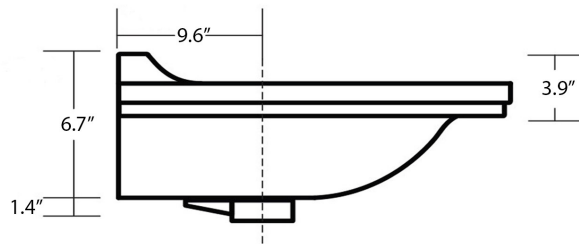

Related Items:

- WSBC 53991 | Push Waste Drain
- WSBC 53922 | Decorative Trap
- Waldorf 7408.90 | Towel Bar in Polished Chrome
- Waldorf 7408.91 | Towel Bar in Gold

SKU# | Options:

- Waldorf 4142K1.01+9196K1 | Sink in Glossy White, Console in Polished Chrome, 1 Faucet Hole
- Waldorf 4142K1.03+9196K1 | Sink in Glossy White, Console in Polished Chrome, 3 Faucet Holes 8" Spread
- Waldorf 4142K2.01+9196K2 | Sink in Glossy White, Console in Gold, 1 Faucet Hole
- Waldorf 4142K2.03+9196K2 | Sink in Glossy White, Console in Gold, 3 Faucet Holes 8" Spread
- Waldorf 4142K4.01+9196K1 | Sink in Glossy Black, Console in Polished Chrome, 1 Faucet Hole
- Waldorf 4142K4.03+9196K1 | Sink in Glossy Black, Console in Polished Chrome, 3 Faucet Holes 8" Spread
- Waldorf 4142K5.01+9196K2 | Sink in Glossy Black, Console in Gold, 1 Faucet Hole
- Waldorf 4142K5.03+9196K2 | Sink in Glossy Black, Console in Gold, 3 Faucet Holes 8" Spread

Collection Waldorf	Model Waldorf 4142+9196	Dimensions Metric <i>1 inch = 2.54 cm</i> <i>1 inch = 25.4 mm</i>	 1051 Lea Drive - Collegeville, PA 19426 Tel. 215 513 9400 - Fax 610 831 0215 www.ws bathcollections.com - info@ws bathcollections.com
--------------------------------	-------------------------------------	---	---

Collection
Waldorf

Model |
Waldorf 4142+9196

Dimensions Metric
1 inch = 2.54 cm
1 inch = 25.4 mm

WS[®]
BATH
COLLECTIONS

1051 Lea Drive - Collegeville, PA 19426
Tel. 215 513 9400 - Fax 610 831 0215
www.ws bathcollections.com - info@ws bathcollections.com